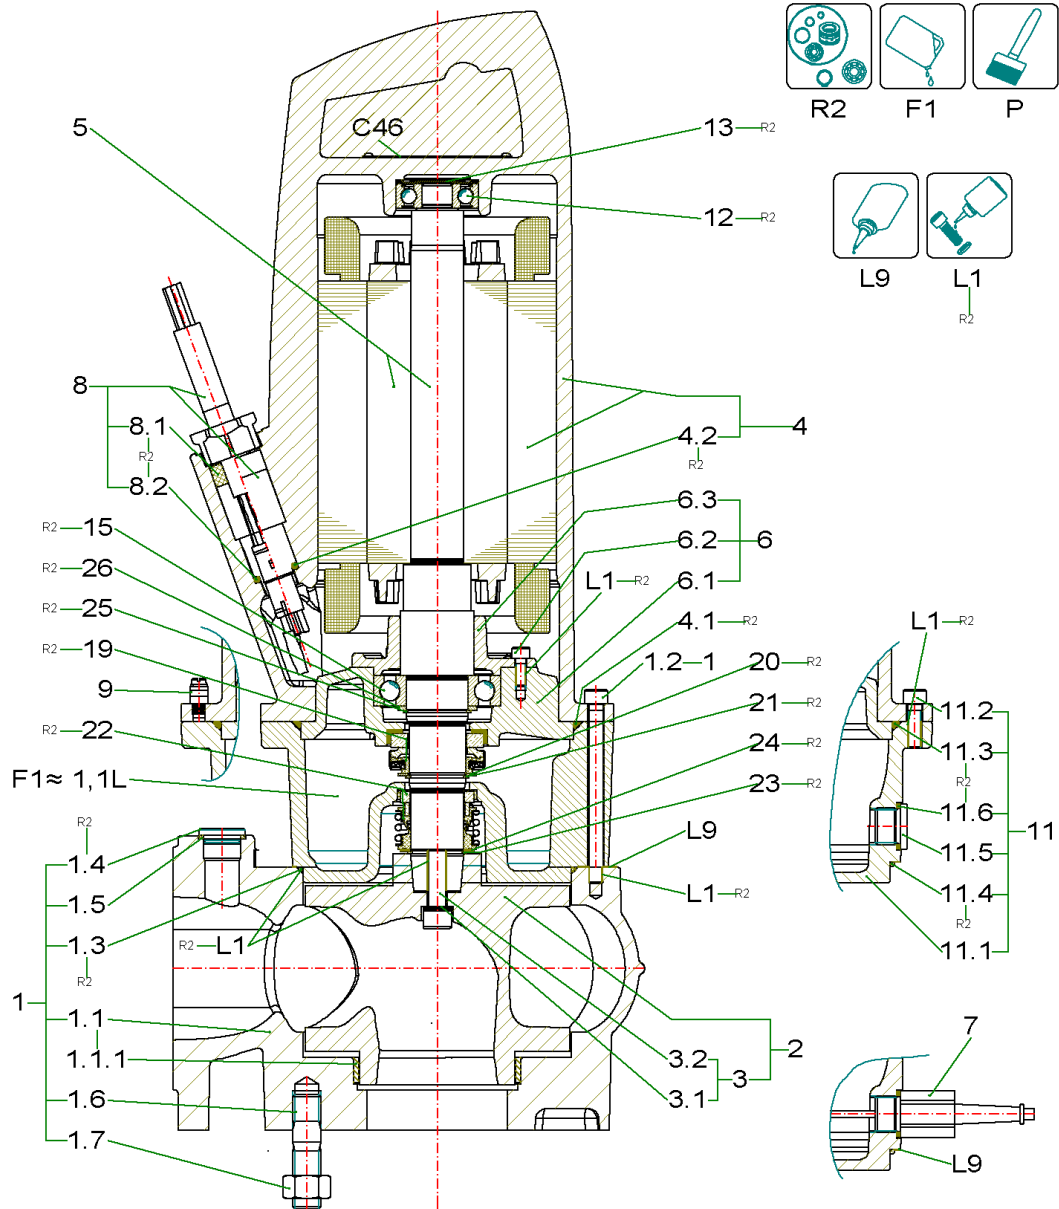

PRO C08DA-434/EMUport (6078552)

Item	Article no.	Description	Quantity
C46		name plate information "Rexa"	1
R2	6065496	Rep.Kit 2 P13.2	1
P	6042254	PAINT SPRAY Pantone334	1
P	6042255	colour 2K-paint IV80 pantone334C 250ml	1
F1	6025460	medical white oil 1L KIT	1
F1	6025461	medical white oil 5L KIT	1
L1	6080531	Loctite 243 5g flask VP:	1
L9	6080535	Loctite 5203 300ml VP.	1

1	6079349	pump housing Rexa C08-41x DN80 GG KIT	1
1.1		> pump housing Q80 6052180 GG	1
1.1.1	6074594	> neck ring D.95x14 55.10874 1.4308 VP.	1
1.2	6076889	> screw M8x95 DIN912 A4-70 (10pc)	1
1.3	6076891	> o-ring ID.150,0x3,0 NBR70 VP.	1
1.4	6048832	> joint ring A21/26x1,5 DIN7603 PA(10pc)	1
1.5	6067638	> screw plug G1/2 DIN908 A4 (3pcs)	1
1.6	6076692	> screw M16x45 DIN939 A4-70 (10pc)	1
1.7	6074496	> nut M16 DIN934 A4-80 (10pc)	1
2	6076597	impeller C08xA-434 GG SVA	1
3	6067645	impeller fixation 8x25 Geomet KIT	1
3.1		> screw M8x25 DIN912 10.9 Geomet	1
3.2		> screw locking Nord-Lock 13,5/8,7 A4	1
4	6072069	motor casing P13.x-2/16 400V 3~ 50Hz IE3	1
4.1		o-ring ID.150,0x4,0 NBR70	1
4.2		o-ring ID.18,0x3,5 NBR70	1
5	6077481	rotor P13.2-16/EAD3X2-T VP.	1
6	6067409	bearing housing P13.2 6050298 GG KIT	1
6.1		> bearing housing u 6050298 GG	1
6.2		> bearing cover D.62,2f7 6050300 GG	1
6.3		> screw M6x16 ISO4762 A4	3
7	6042222	pencil electrode G1/2 10m KIT	1
7	6042223	pencil electrode G1/2 20m KIT	1
8	6066645	cable trumpet 30T P13 10MH07 7G1,5 KIT	1
8	6066648	REXA PRO cable trumpet 30T P13 20MH07	1