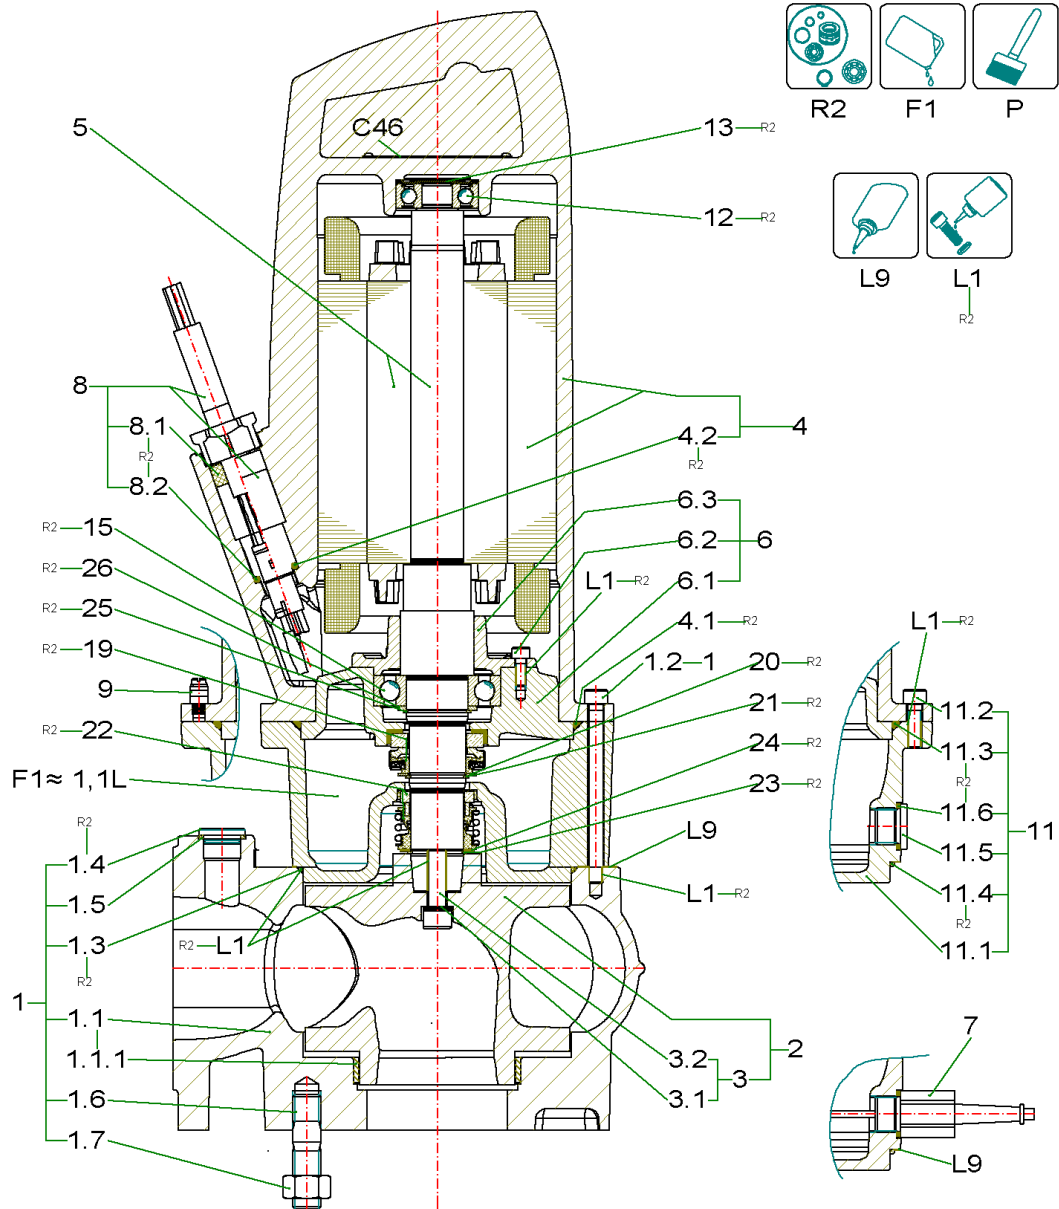

PRO C08DA-432/EMUport (6078550)

Item	Article no.	Description	Quantity
C46		name plate information "Rexa"	1
R2	6065496	Rep.Kit 2 P13.2	1
P	6042254	PAINT SPRAY Pantone334	1
P	6042255	colour 2K-paint IV80 pantone334C 250ml	1
F1	6025460	medical white oil 1L KIT	1
F1	6025461	medical white oil 5L KIT	1
L1	6080531	Loctite 243 5g flask VP:	1
L9	6080535	Loctite 5203 300ml VP.	1

1	6079349	pump housing Rexa C08-41x DN80 GG KIT	1
1.1		> pump housing Q80 6052180 GG	1
1.1.1	6074594	> neck ring D.95x14 55.10874 1.4308 VP.	1
1.2	6076889	> screw M8x95 DIN912 A4-70 (10pc)	1
1.3	6076891	> o-ring ID.150,0x3,0 NBR70 VP.	1
1.4	6048832	> joint ring A21/26x1,5 DIN7603 PA(10pc)	1
1.5	6067638	> screw plug G1/2 DIN908 A4 (3pcs)	1
1.6	6076692	> screw M16x45 DIN939 A4-70 (10pc)	1
1.7	6074496	> nut M16 DIN934 A4-80 (10pc)	1
2	6076599	impeller C08xA-432 GG SVA	1
3	6067645	impeller fixation 8x25 Geomet KIT	1
3.1		> screw M8x25 DIN912 10.9 Geomet	1
3.2		> screw locking Nord-Lock 13,5/8,7 A4	1
4	6072069	motor casing P13.x-2/16 400V 3~ 50Hz IE3	1
4.1		o-ring ID.150,0x4,0 NBR70	1
4.2		o-ring ID.18,0x3,5 NBR70	1
5	6077481	rotor P13.2-16/EAD3X2-T VP.	1
6	6067409	bearing housing P13.2 6050298 GG KIT	1
6.1		> bearing housing u 6050298 GG	1
6.2		> bearing cover D.62,2f7 6050300 GG	1
6.3		> screw M6x16 ISO4762 A4	3
7	6042222	pencil electrode G1/2 10m KIT	1
7	6042223	pencil electrode G1/2 20m KIT	1
8	6066645	cable trumpet 30T P13 10MH07 7G1,5 KIT	1
8	6066648	REXA PRO cable trumpet 30T P13 20MH07	1