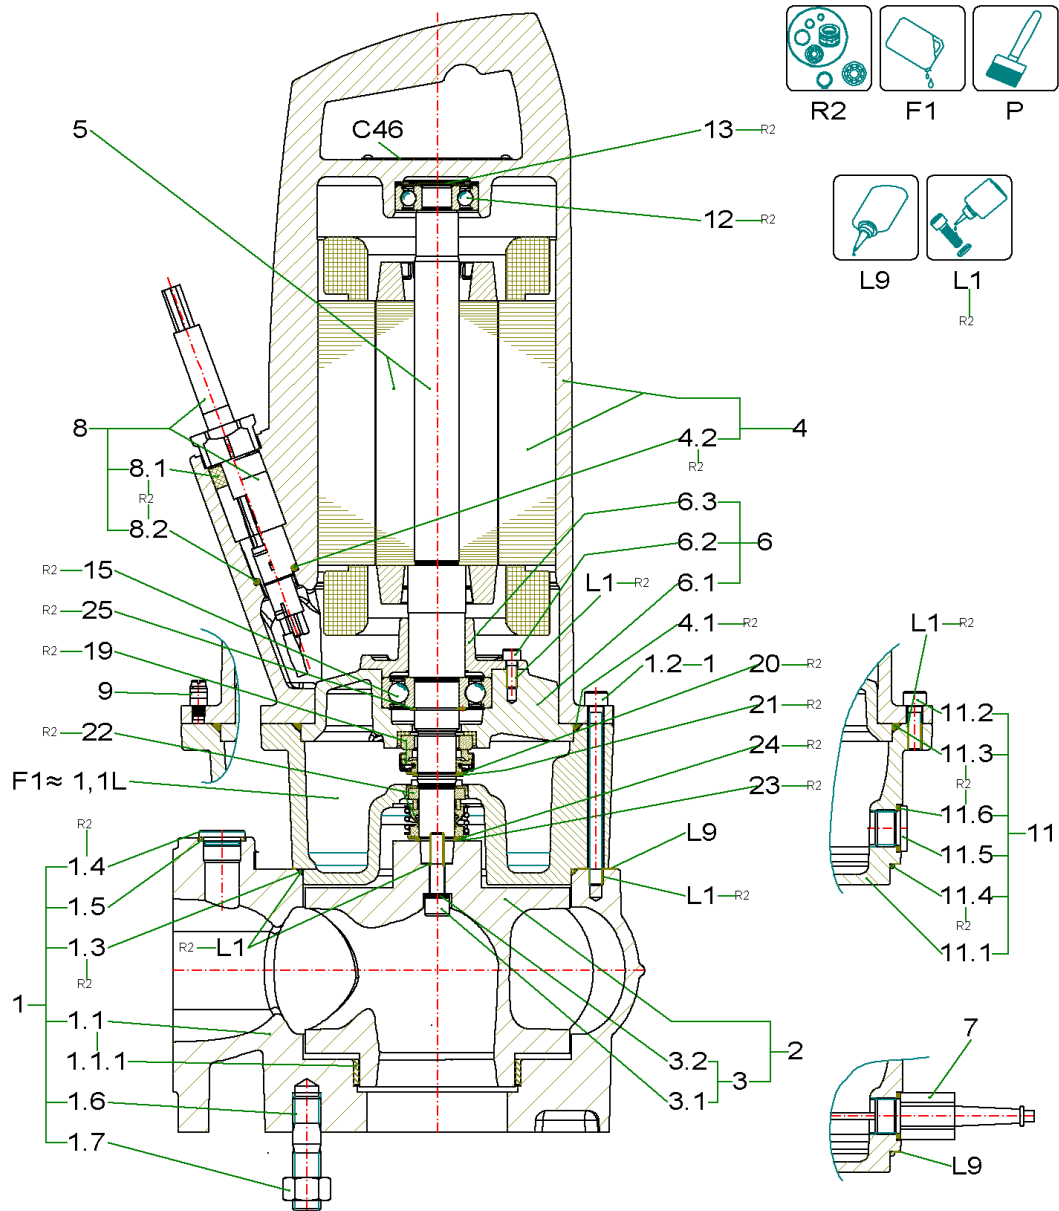

PRO C08DA-412/EMUport (6078795)

Item	Article no.	Description	Quantity
C46		name plate information "Rexa"	1
R2	6065495	Rep.Kit 2 P13.1	1
P	6042254	PAINT SPRAY Pantone334	1
P	6042255	colour 2K-paint IV80 pantone334C 250ml	1
F1	6025460	medical white oil 1L KIT	1
F1	6025461	medical white oil 5L KIT	1
L1	6080531	Loctite 243 5g flask VP:	1
L9	6080535	Loctite 5203 300ml VP.	1

1	6079349	pump housing Rexa C08-41x DN80 GG KIT	1
1.1		> pump housing Q80 6052180 GG	1
1.1.1	6074594	> neck ring D.95x14 55.10874 1.4308 VP.	1
1.2	6076889	> screw M8x95 DIN912 A4-70 (10pc)	1
1.3	6076891	> o-ring ID.150,0x3,0 NBR70 VP.	1
1.4	6048832	> joint ring A21/26x1,5 DIN7603 PA(10pc)	1
1.5	6067638	> screw plug G1/2 DIN908 A4 (3pcs)	1
1.6	6076692	> screw M16x45 DIN939 A4-70 (10pc)	1
1.7	6074496	> nut M16 DIN934 A4-80 (10pc)	1
2	6079517	impeller C08xA-412 GG SVA	1
3	6067645	impeller fixation 8x25 Geomet KIT	1
3.1		> screw M8x25 DIN912 10.9 Geomet	1
3.2		> screw locking Nord-Lock 13,5/8,7 A4	1
4	6072071	motor casing P13.x-2/9 400V 3~ 50Hz IE3	1
4.1		o-ring ID.150,0x4,0 NBR70	1
4.2		o-ring ID.18,0x3,5 NBR70	1
5	6077472	rotor P13.1-9/EAD3X2-T VP.	1
6	6067403	bearing housing P13.1 6050238 GG KIT	1
6.1		> bearing housing B 6050238 GG	1
6.2		> screw M6x16 ISO4762 A4	3
6.3		> bearing cover D.62,2g6 6050240 GG	1
7	6042222	pencil electrode G1/2 10m KIT	1
7	6042223	pencil electrode G1/2 20m KIT	1
8	6066645	cable trumpet 30T P13 10MH07 7G1,5 KIT	1
8	6066648	REXA PRO cable trumpet 30T P13 20MH07	1