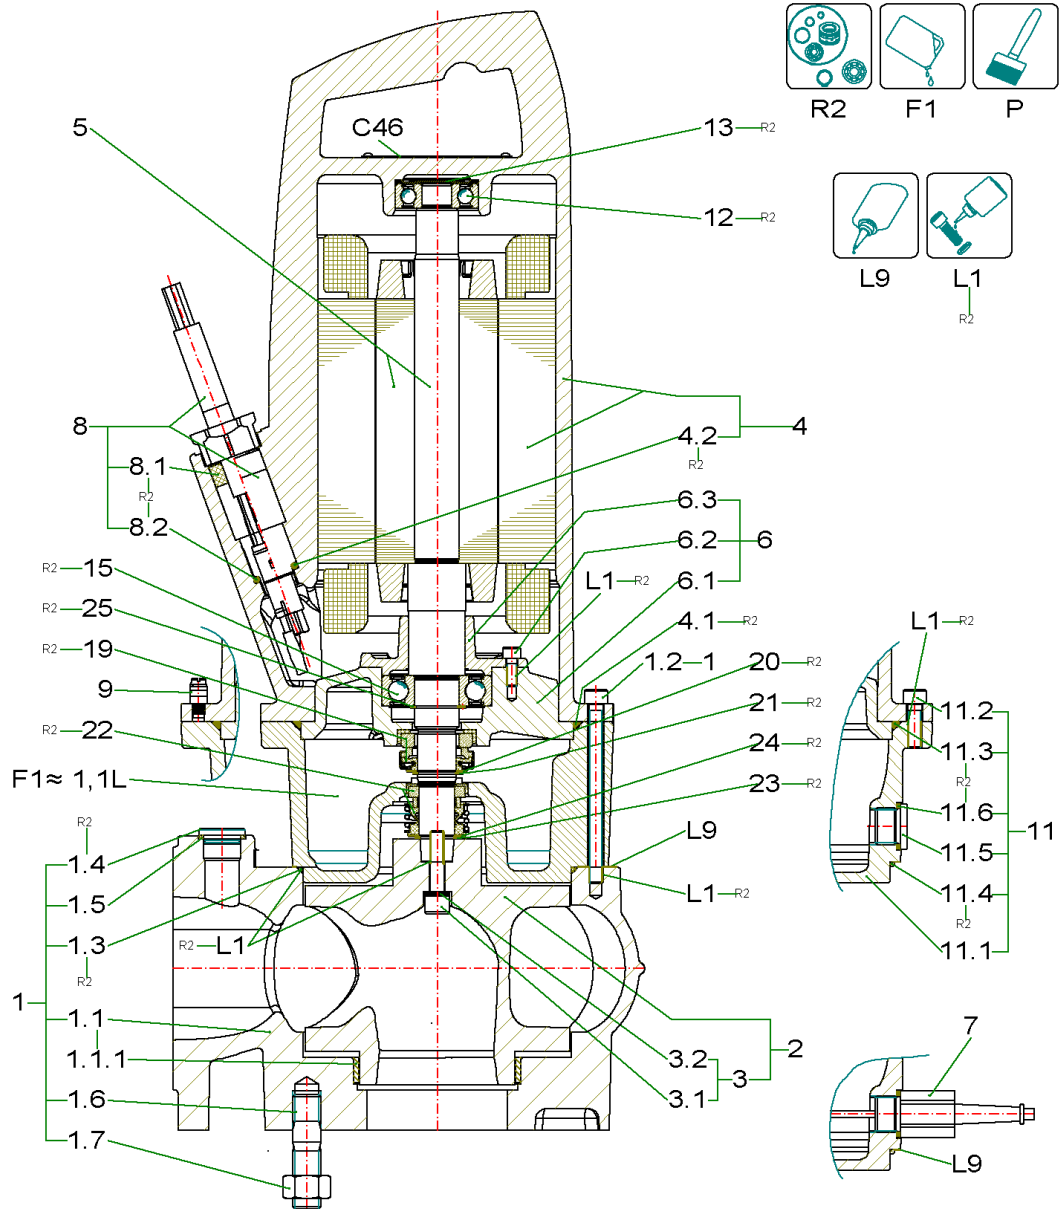

PRO C08DA-412/EMUport (6078795)

Item	Article no.	Description	Quantity
C46		name plate information "Rexa"	1
R2	6065495	Rep.Kit 2 P13.1	1
P	6042254	PAINT SPRAY Pantone334	1
P	6042255	colour 2K-paint IV80 pantone334C 250ml	1
F1	6025460	medical white oil 1L KIT	1
F1	6025461	medical white oil 5L KIT	1
L1	6080531	Loctite 243 5g flask VP:	1
L9	6080535	Loctite 5203 300ml VP.	1

1	6079349	pump housing Rexa C08-41x DN80 GG KIT	1
1.1		> pump housing Q80 6052180 GG	1
1.1.1	6074594	> neck ring D.95x14 55.10874 1.4308 VP.	1
1.2	6076889	> screw M8x95 DIN912 A4-70 (10pc)	1
1.3	6076891	> o-ring ID.150,0x3,0 NBR70 VP.	1
1.4	6048832	> joint ring A21/26x1,5 DIN7603 PA(10pc)	1
1.5	6067638	> screw plug G1/2 DIN908 A4 (3pcs)	1
1.6	6076692	> screw M16x45 DIN939 A4-70 (10pc)	1
1.7	6074496	> nut M16 DIN934 A4-80 (10pc)	1
2	6079517	impeller C08xA-412 GG SVA	1
3	6067645	impeller fixation 8x25 Geomet KIT	1
3.1		> screw M8x25 DIN912 10.9 Geomet	1
3.2		> screw locking Nord-Lock 13,5/8,7 A4	1
4	6072071	motor casing P13.x-2/9 400V 3~ 50Hz IE3	1
4.1		o-ring ID.150,0x4,0 NBR70	1
4.2		o-ring ID.18,0x3,5 NBR70	1
5	6077472	rotor P13.1-9/EAD3X2-T VP.	1
6	6067403	bearing housing P13.1 6050238 GG KIT	1
6.1		> bearing housing B 6050238 GG	1
6.2		> screw M6x16 ISO4762 A4	3
6.3		> bearing cover D.62,2g6 6050240 GG	1
7	6042222	pencil electrode G1/2 10m KIT	1
7	6042223	pencil electrode G1/2 20m KIT	1
8	6066645	cable trumpet 30T P13 10MH07 7G1,5 KIT	1
8	6066648	REXA PRO cable trumpet 30T P13 20MH07	1