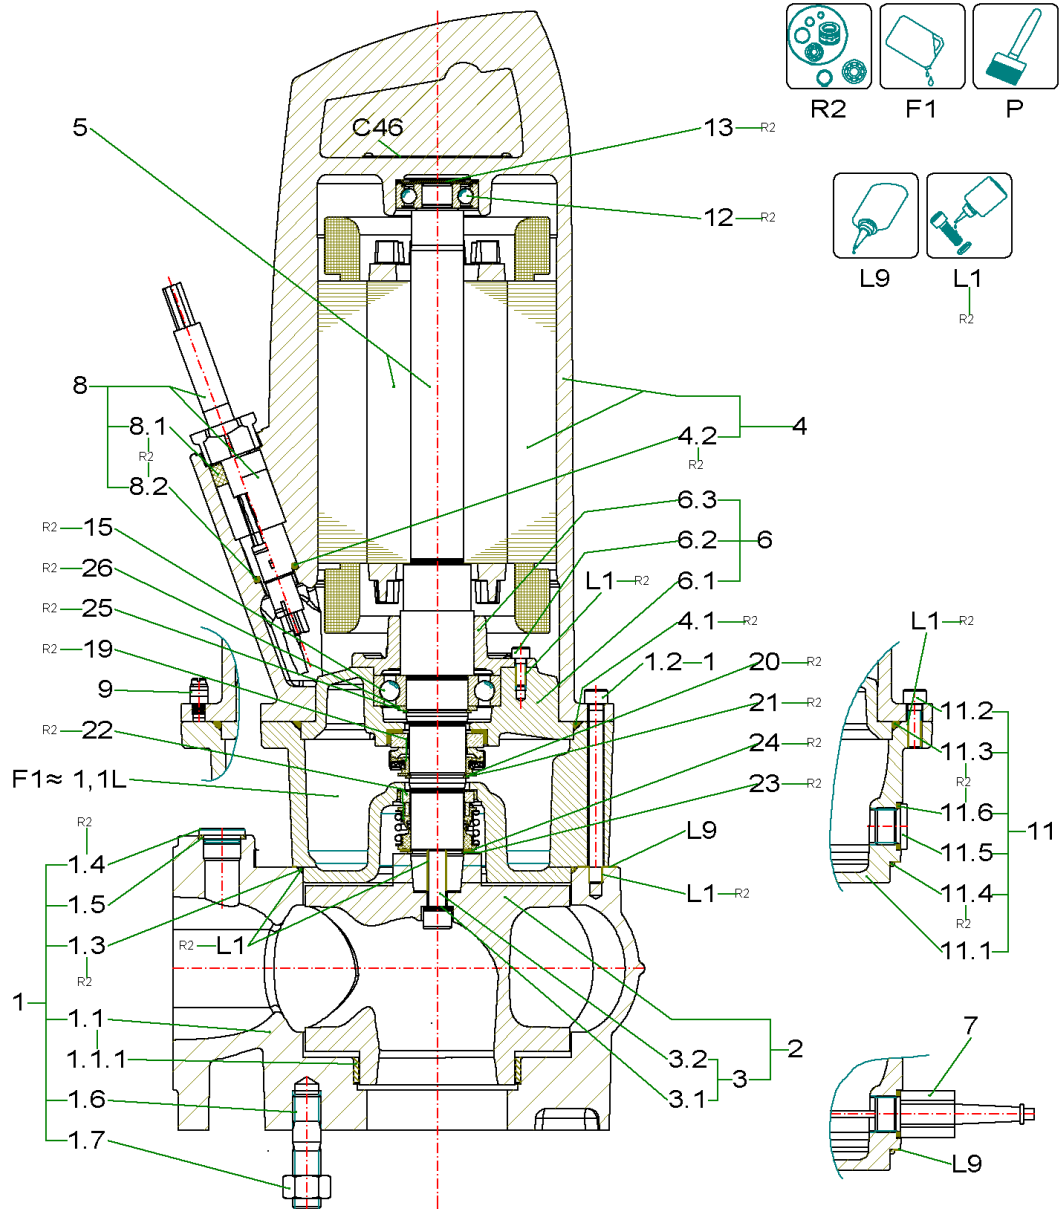

PRO C08DA-436/EMUport (6078554)

Item	Article no.	Description	Quantity
C46		name plate information "Rexa"	1
R2	6065496	Rep.Kit 2 P13.2	1
P	6042254	PAINT SPRAY Pantone334	1
P	6042255	colour 2K-paint IV80 pantone334C 250ml	1
F1	6025460	medical white oil 1L KIT	1
F1	6025461	medical white oil 5L KIT	1
L1	6080531	Loctite 243 5g flask VP:	1
L9	6080535	Loctite 5203 300ml VP.	1

1	6079349	pump housing Rexa C08-41x DN80 GG KIT	1
1.1		> pump housing Q80 6052180 GG	1
1.1.1	6074594	> neck ring D.95x14 55.10874 1.4308 VP.	1
1.2	6076889	> screw M8x95 DIN912 A4-70 (10pc)	1
1.3	6076891	> o-ring ID.150,0x3,0 NBR70 VP.	1
1.4	6048832	> joint ring A21/26x1,5 DIN7603 PA(10pc)	1
1.5	6067638	> screw plug G1/2 DIN908 A4 (3pcs)	1
1.6	6076692	> screw M16x45 DIN939 A4-70 (10pc)	1
1.7	6074496	> nut M16 DIN934 A4-80 (10pc)	1
2	6076595	impeller C08xA-436 GG SVA	1
3	6067645	impeller fixation 8x25 Geomet KIT	1
3.1		> screw M8x25 DIN912 10.9 Geomet	1
3.2		> screw locking Nord-Lock 13,5/8,7 A4	1
4	6072069	motor casing P13.x-2/16 400V 3~ 50Hz IE3	1
4.1		o-ring ID.150,0x4,0 NBR70	1
4.2		o-ring ID.18,0x3,5 NBR70	1
5	6077481	rotor P13.2-16/EAD3X2-T VP.	1
6	6067409	bearing housing P13.2 6050298 GG KIT	1
6.1		> bearing housing u 6050298 GG	1
6.2		> bearing cover D.62,2f7 6050300 GG	1
6.3		> screw M6x16 ISO4762 A4	3
7	6042222	pencil electrode G1/2 10m KIT	1
7	6042223	pencil electrode G1/2 20m KIT	1
8	6066645	cable trumpet 30T P13 10MH07 7G1,5 KIT	1
8	6066648	REXA PRO cable trumpet 30T P13 20MH07	1