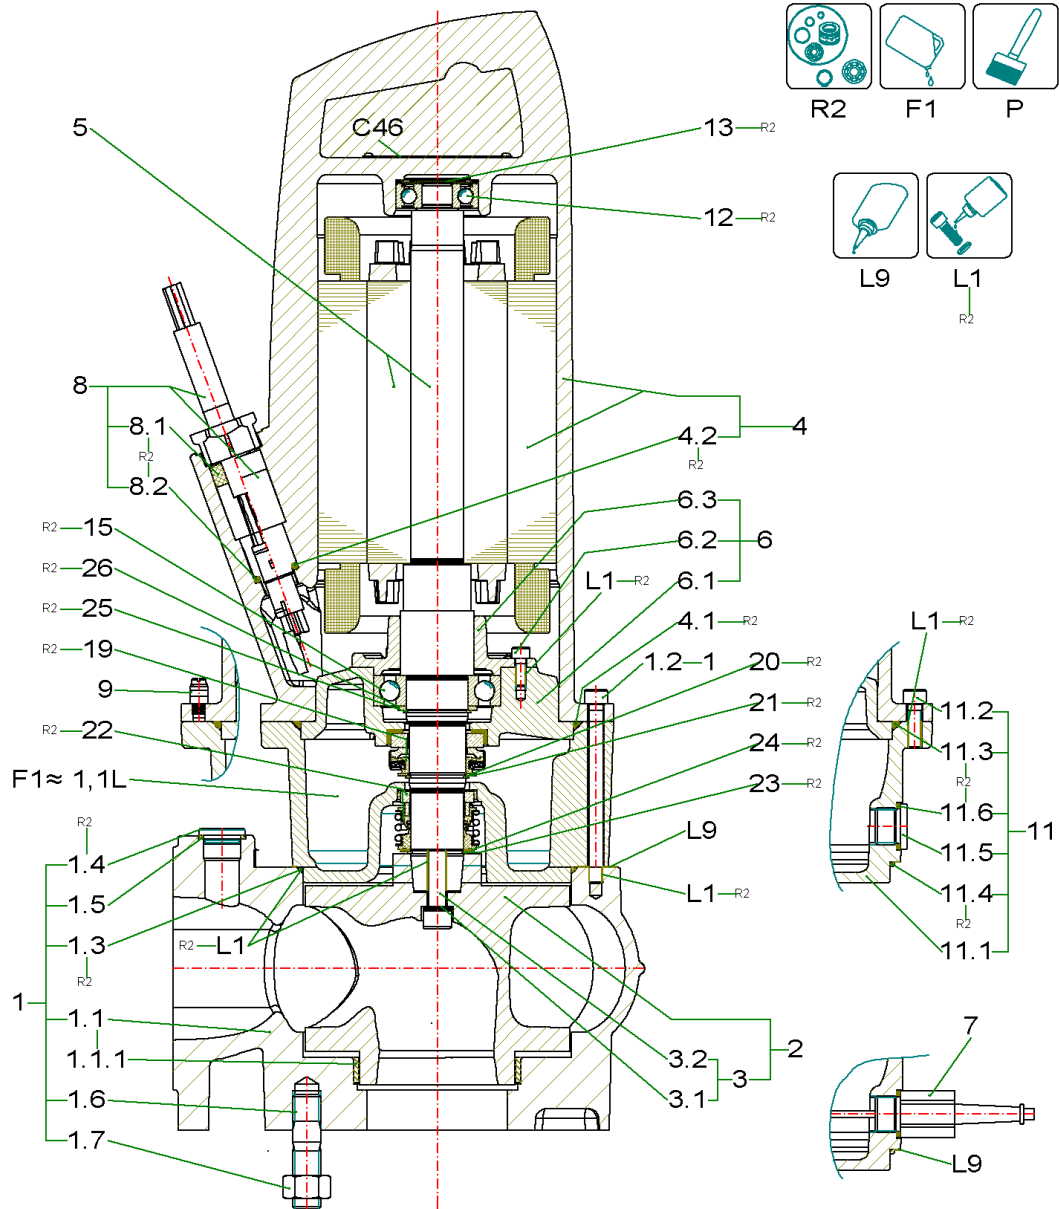

PRO C08DA-435/EMUport (6078553)

Item	Article no.	Description	Quantity
C46		name plate information "Rexa"	1
R2	6065496	Rep.Kit 2 P13.2	1
P	6042254	PAINT SPRAY Pantone334	1
P	6042255	colour 2K-paint IV80 pantone334C 250ml	1
F1	6025460	medical white oil 1L KIT	1
F1	6025461	medical white oil 5L KIT	1
L1	6080531	Loctite 243 5g flask VP:	1
L9	6080535	Loctite 5203 300ml VP.	1

1	6079349	pump housing Rexa C08-41x DN80 GG KIT	1
1.1		> pump housing Q80 6052180 GG	1
1.1.1	6074594	> neck ring D.95x14 55.10874 1.4308 VP.	1
1.2	6076889	> screw M8x95 DIN912 A4-70 (10pc)	1
1.3	6076891	> o-ring ID.150,0x3,0 NBR70 VP.	1
1.4	6048832	> joint ring A21/26x1,5 DIN7603 PA(10pc)	1
1.5	6067638	> screw plug G1/2 DIN908 A4 (3pcs)	1
1.6	6076692	> screw M16x45 DIN939 A4-70 (10pc)	1
1.7	6074496	> nut M16 DIN934 A4-80 (10pc)	1
2	6076596	impeller C08xA-435 GG SVA	1
3	6067645	impeller fixation 8x25 Geomet KIT	1
3.1		> screw M8x25 DIN912 10.9 Geomet	1
3.2		> screw locking Nord-Lock 13,5/8,7 A4	1
4	6072069	motor casing P13.x-2/16 400V 3~ 50Hz IE3	1
4.1		o-ring ID.150,0x4,0 NBR70	1
4.2		o-ring ID.18,0x3,5 NBR70	1
5	6077481	rotor P13.2-16/EAD3X2-T VP.	1
6	6067409	bearing housing P13.2 6050298 GG KIT	1
6.1		> bearing housing u 6050298 GG	1
6.2		> bearing cover D.62,2f7 6050300 GG	1
6.3		> screw M6x16 ISO4762 A4	3
7	6042222	pencil electrode G1/2 10m KIT	1
7	6042223	pencil electrode G1/2 20m KIT	1
8	6066645	cable trumpet 30T P13 10MH07 7G1,5 KIT	1
8	6066648	REXA PRO cable trumpet 30T P13 20MH07	1