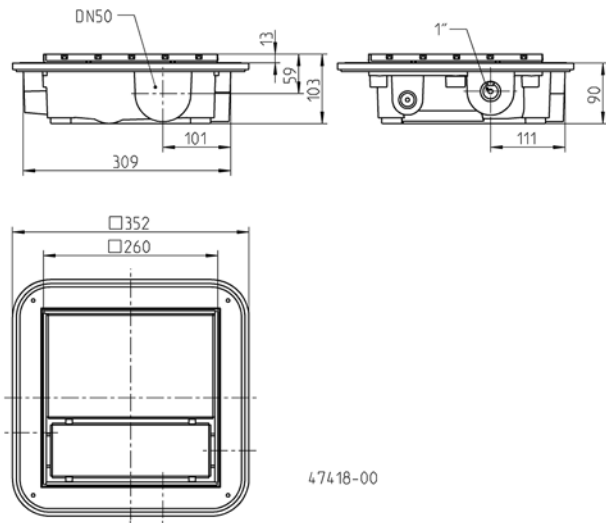

Set into the screed, the Plancofix Plus forms the floor drain in tiled showers. The incoming water is pumped to the nearest downpipe through a 1 inch pressure pipe. The transfer point into the downpipe must be at least 25 cm above the Plancofix.

The inflow from the shower can enter either directly from above through the floor drain, or from the side through a connecting branch.

The Plancofix plus has a smaller motor, which allows the a lower installation depth of 9 cm including the insulation tray. It is recommended for installation situations where only very low heights must be overcome.

MECHANICAL DATA

Pump	Horizontal, single-stage	Pressure outlet	1" IG
Mounted circuit	Yes	Weight	4 kg

ELECTRICAL DATA

Voltage	1/N/PE~230 V	Wires	3G0,75 GR
Motor rating P1	30 W	Winding thermostat	Yes
Current	0.2 A	Motor protection	Installed in the winding
Power line	5m H05VV-F	Plug	Without

PLANCOFIX PLUS

Type	Code No.
Plancofix plus	JP47014

Dimensions Plancofix plus (mm)

Example of installation