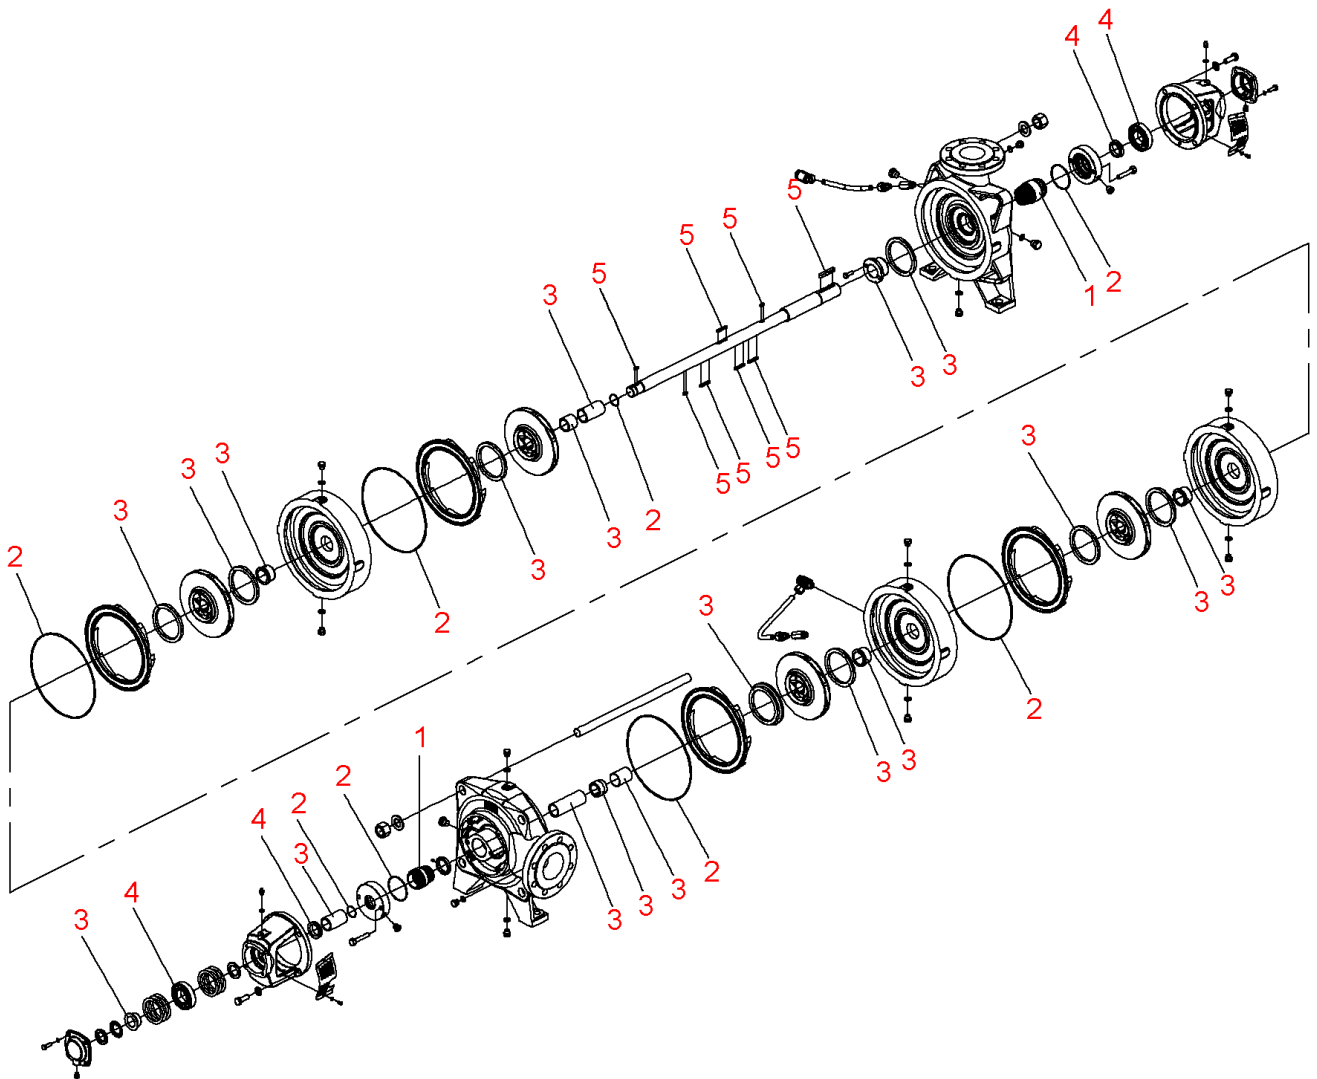

Zeox-First-H12005-110-2 (4191894)

Item	Article no.	Description	Quantity
	2162530	Motor B3 110/2/315 3~400V PTC.IE3 VP.	1
		SPARE PARTS MOTOR:ON REQUEST	1
1	4216676	Mechanical seals Zeox-H120-160 KIT	1
2	4216680	Seals Zeox-H120(160)05 KIT	1
3	4216685	Wear parts Zeox-H12005 KIT	1
4	4216692	Bearing Zeox-H120-160 KIT	1
5	4218435	Key Zeox-H120(160)05 KIT	1