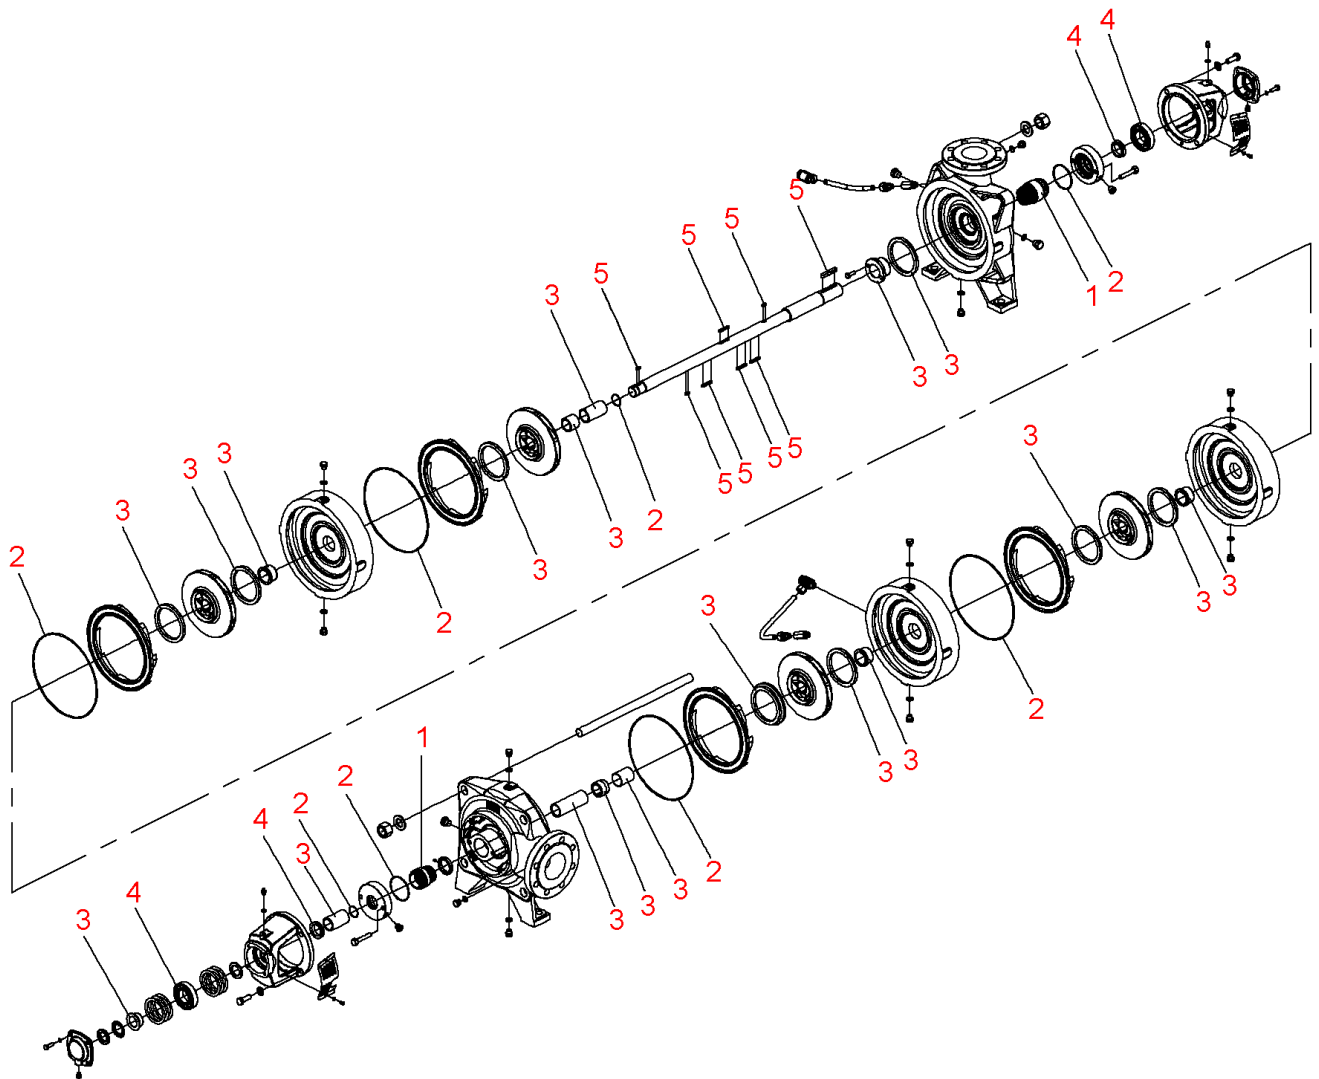

Zeox-First-H12006-250-2 (4191895)

Item	Article no.	Description	Quantity
		SPARE PARTS MOTOR:ON REQUEST	1
1	4216676	Mechanical seals Zeox-H120-160 KIT	1
2	4216681	Seals Zeox-H120(160)06 KIT	1
3	4216686	Wear parts Zeox-H12006 KIT	1
4	4216692	Bearing Zeox-H120-160 KIT	1
5	4218436	Key Zeox-H120(160)06 KIT	1