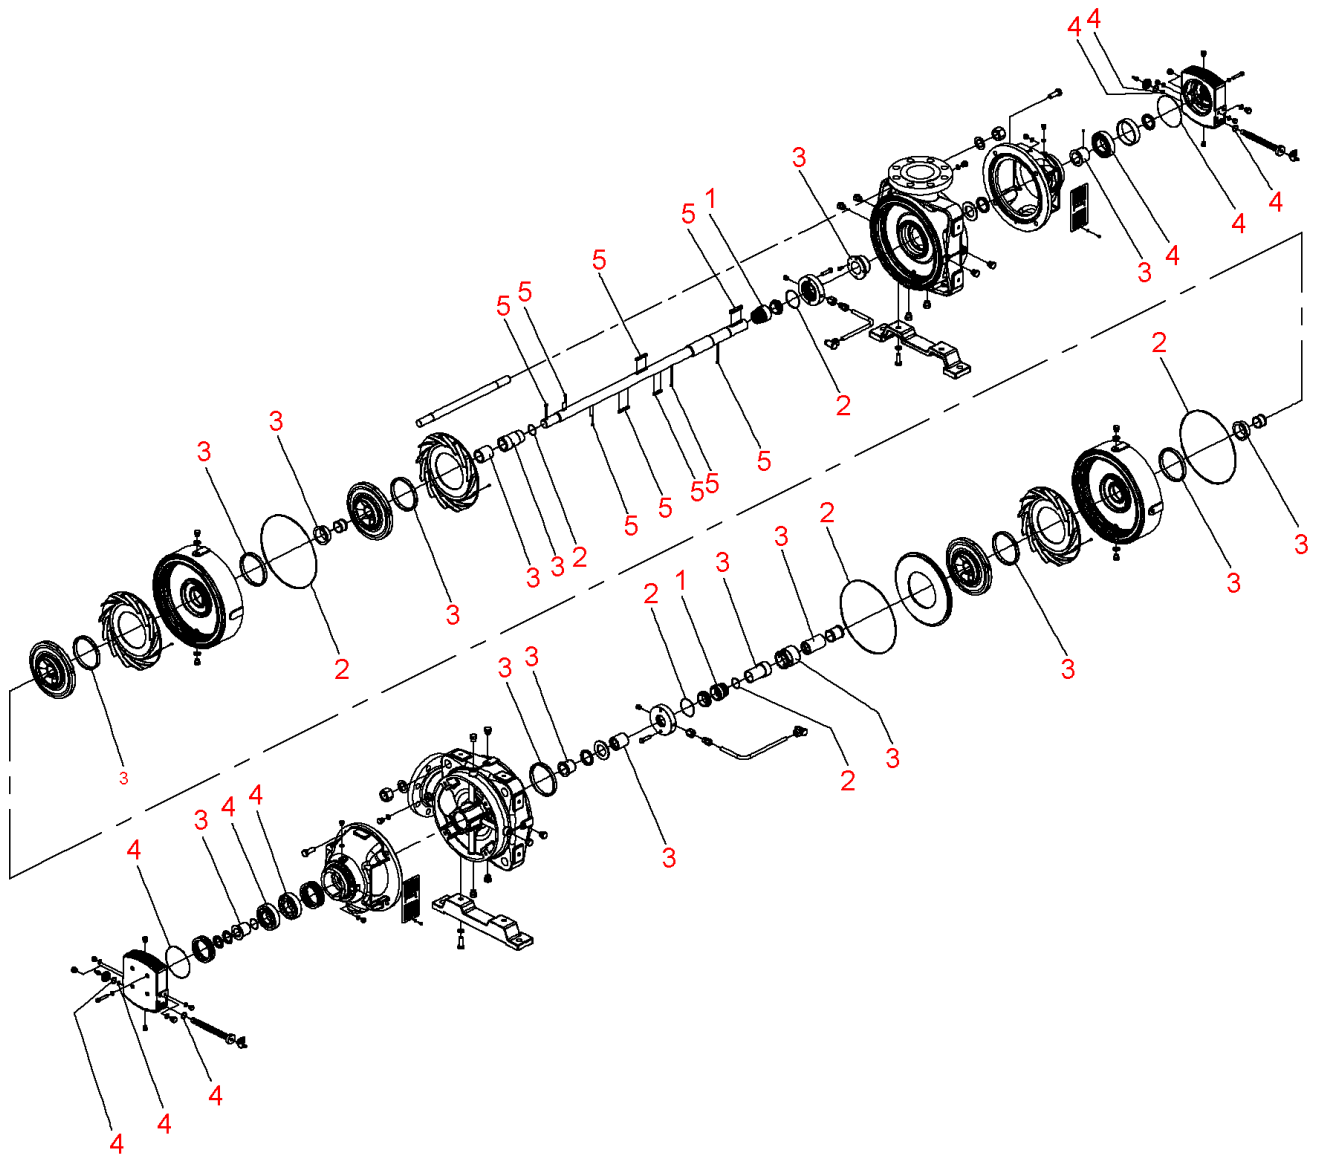

Zeox-First-H24003-250-2 (4191931)

Item	Article no.	Description	Quantity
		SPARE PARTS MOTOR:ON REQUEST	1
1	4216693	2 Mechanical seals H200(240-280) KIT	1
2	4216695	Seals Zeox-H200(240-280)03	1
3	4216696	Wear parts Zeox-H200(240-280)03	1
4	4216697	Bearing Zeox-H200(240-280) KIT	1
5	4217864	Key Zeox-H200(240-280)03 KIT	1