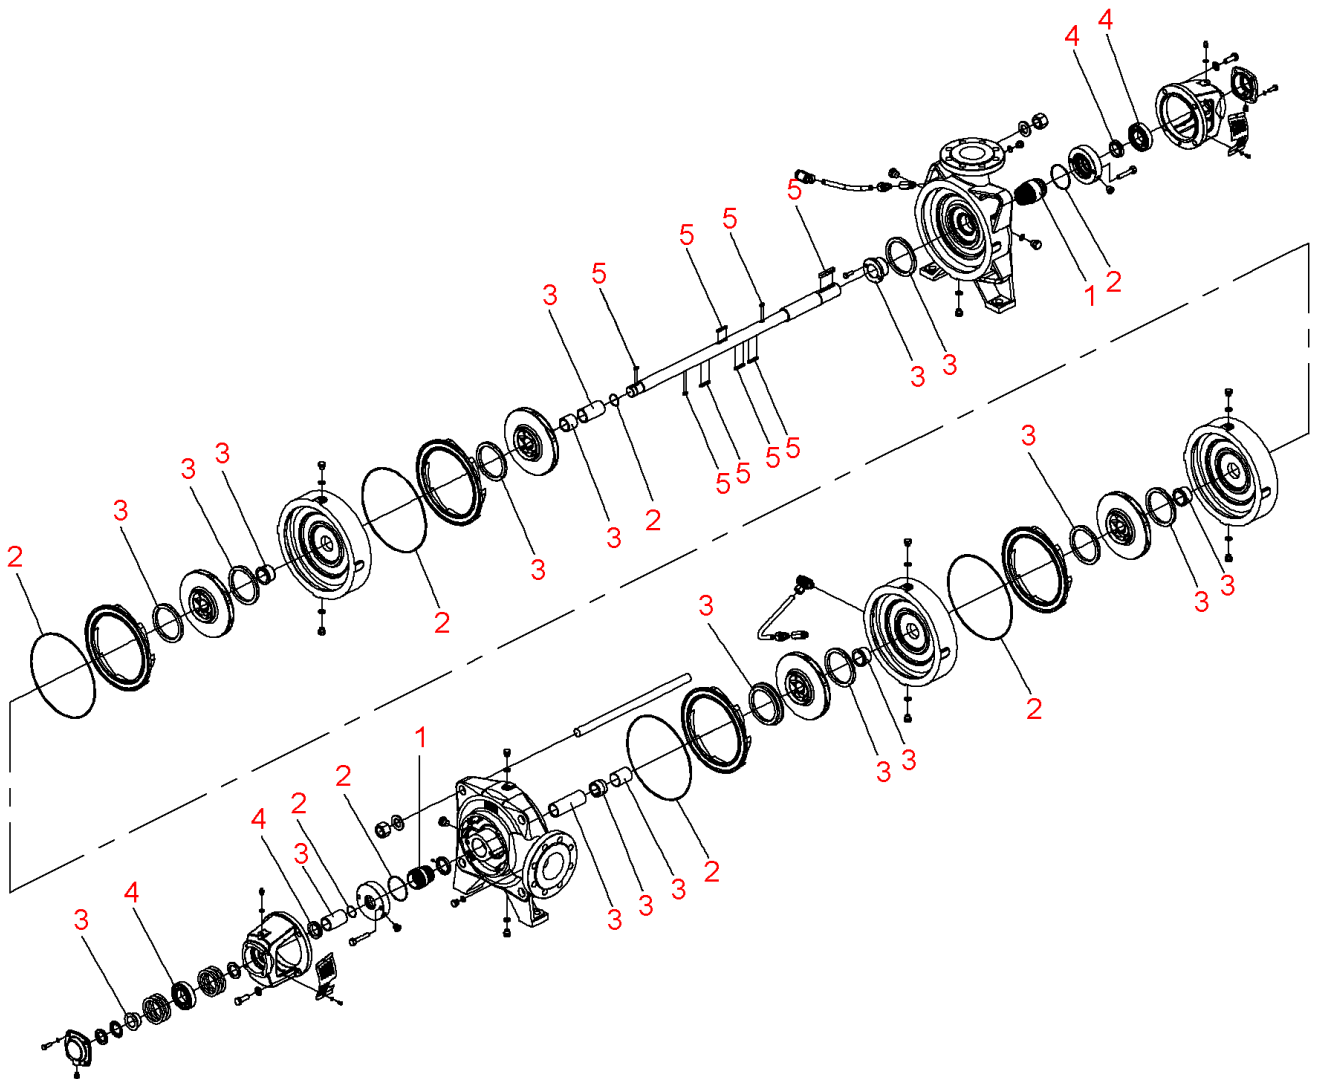

Zeox-First-H16005-160-2 (4191914)

Item	Article no.	Description	Quantity
		SPARE PARTS MOTOR:ON REQUEST	1
1	4216676	Mechanical seals Zeox-H120-160 KIT	1
2	4216680	Seals Zeox-H120(160)05 KIT	1
3	4216690	Wear parts Zeox-H16005 KIT	1
4	4216692	Bearing Zeox-H120-160 KIT	1
5	4218435	Key Zeox-H120(160)05 KIT	1