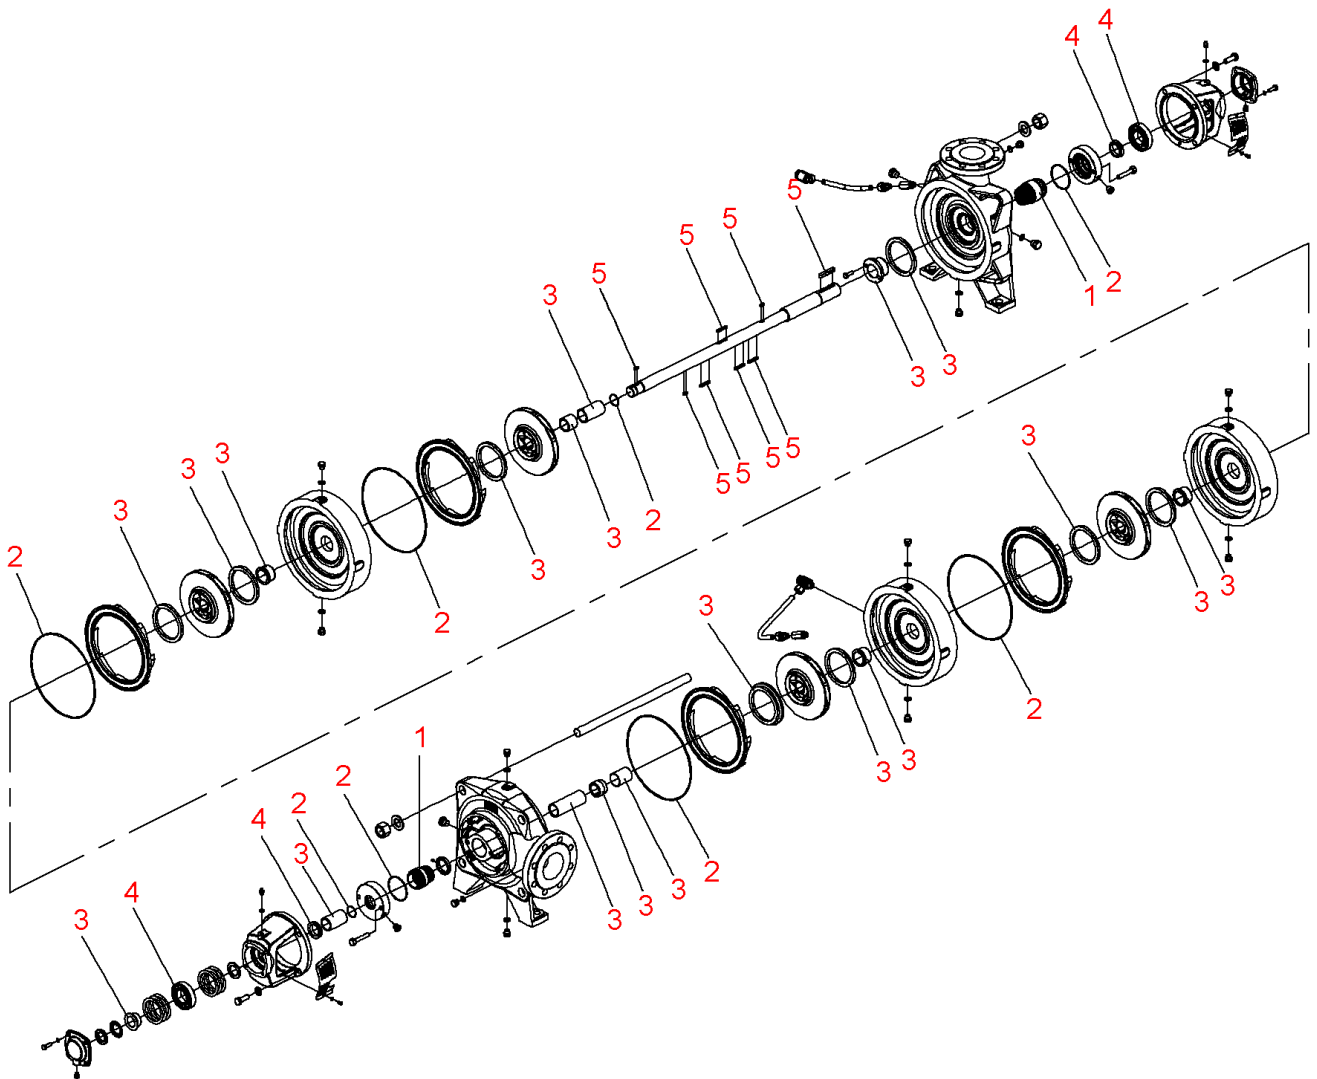

Zeox-First-H12005-132-2 (4191893)

Item	Article no.	Description	Quantity
	2168844	Motor B3 132/2/315 3~400V PTC.IE3 VP.	1
		SPARE PARTS MOTOR:ON REQUEST	1
1	4216676	Mechanical seals Zeox-H120-160 KIT	1
2	4216680	Seals Zeox-H120(160)05 KIT	1
3	4216685	Wear parts Zeox-H12005 KIT	1
4	4216692	Bearing Zeox-H120-160 KIT	1
5	4218435	Key Zeox-H120(160)05 KIT	1