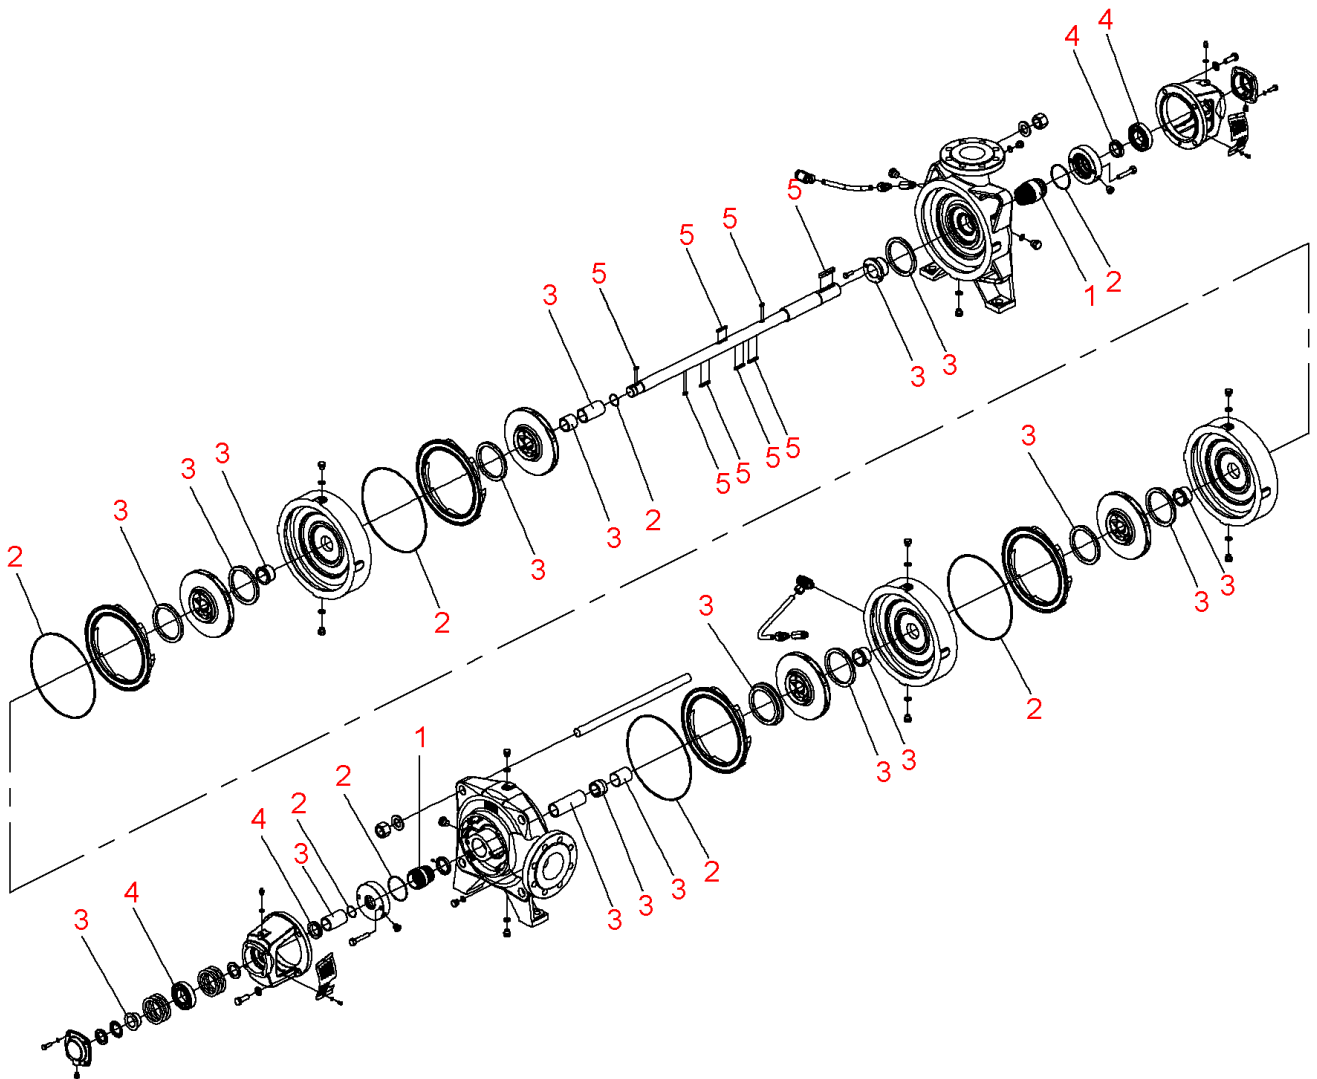

Zeox-First-H16004-200-2 (4191908)

Item	Article no.	Description	Quantity
		SPARE PARTS MOTOR:ON REQUEST	1
1	4216676	Mechanical seals Zeox-H120-160 KIT	1
2	4216679	Seals Zeox-H120(160)04 KIT	1
3	4216689	Wear parts Zeox-H16004 KIT	1
4	4216692	Bearing Zeox-H120-160 KIT	1
5	4218434	Key Zeox-H120(160)04 KIT	1