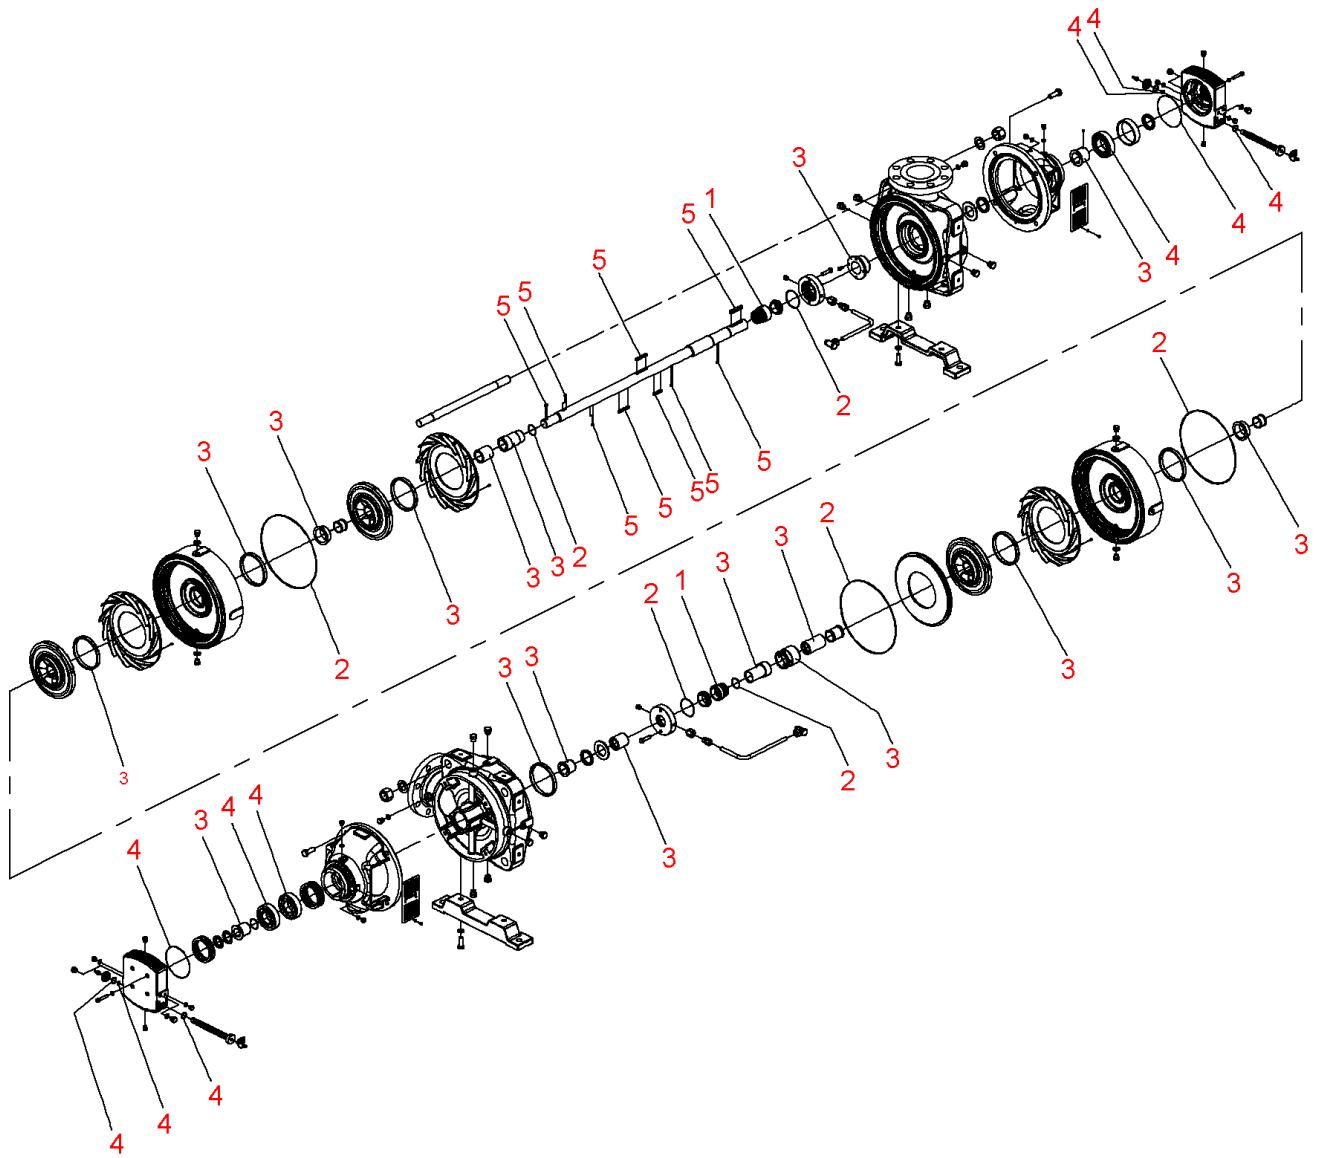

Zeox-First-H20003-160-2 (4191926)

Item	Article no.	Description	Quantity
		SPARE PARTS MOTOR:ON REQUEST	1
1	4216693	2 Mechanical seals H200(240-280) KIT	1
2	4216695	Seals Zeox-H200(240-280)03	1
3	4216696	Wear parts Zeox-H200(240-280)03	1
4	4216697	Bearing Zeox-H200(240-280) KIT	1
5	4217864	Key Zeox-H200(240-280)03 KIT	1