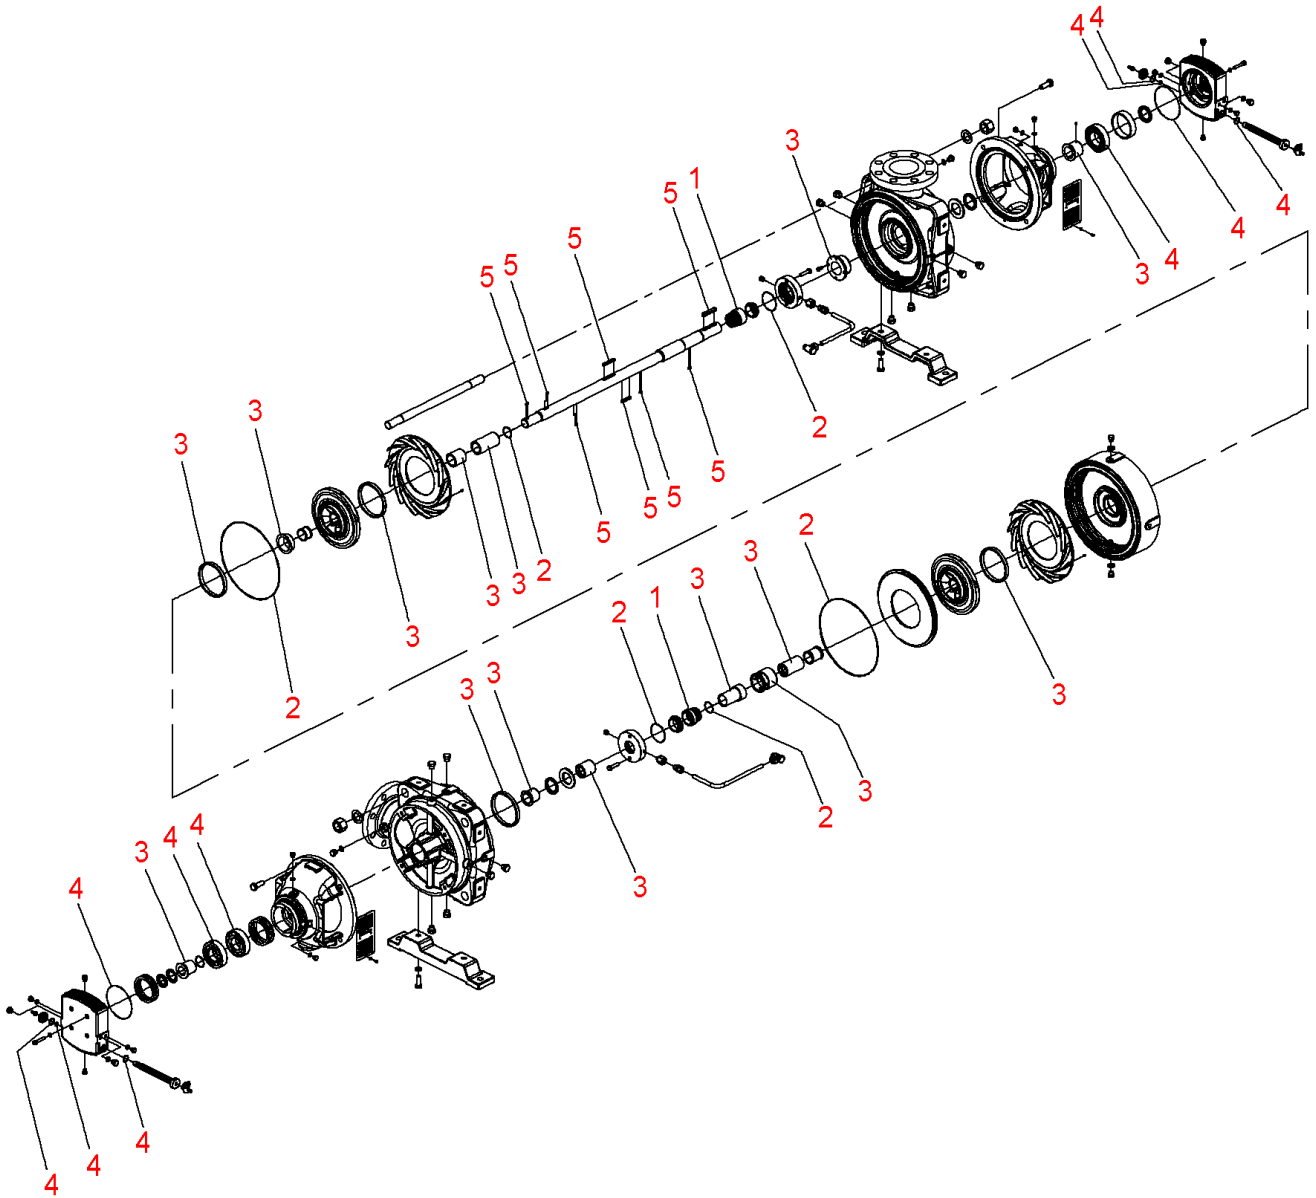

Zeox-First-H20002-110-2 (4191922)

Item	Article no.	Description	Quantity
	2162530	Motor B3 110/2/315 3~400V PTC.IE3 VP.	1
		SPARE PARTS MOTOR:ON REQUEST	1
1	4216693	2 Mechanical seals H200(240-280) KIT	1
2	4216694	Seals Zeox-H200(240-280)02	1
3	4215736	Wear parts Zeox-H200(240-280)02 KIT	1
4	4216697	Bearing Zeox-H200(240-280) KIT	1
5	4217863	Key Zeox-H200(240-280)02 KIT	1