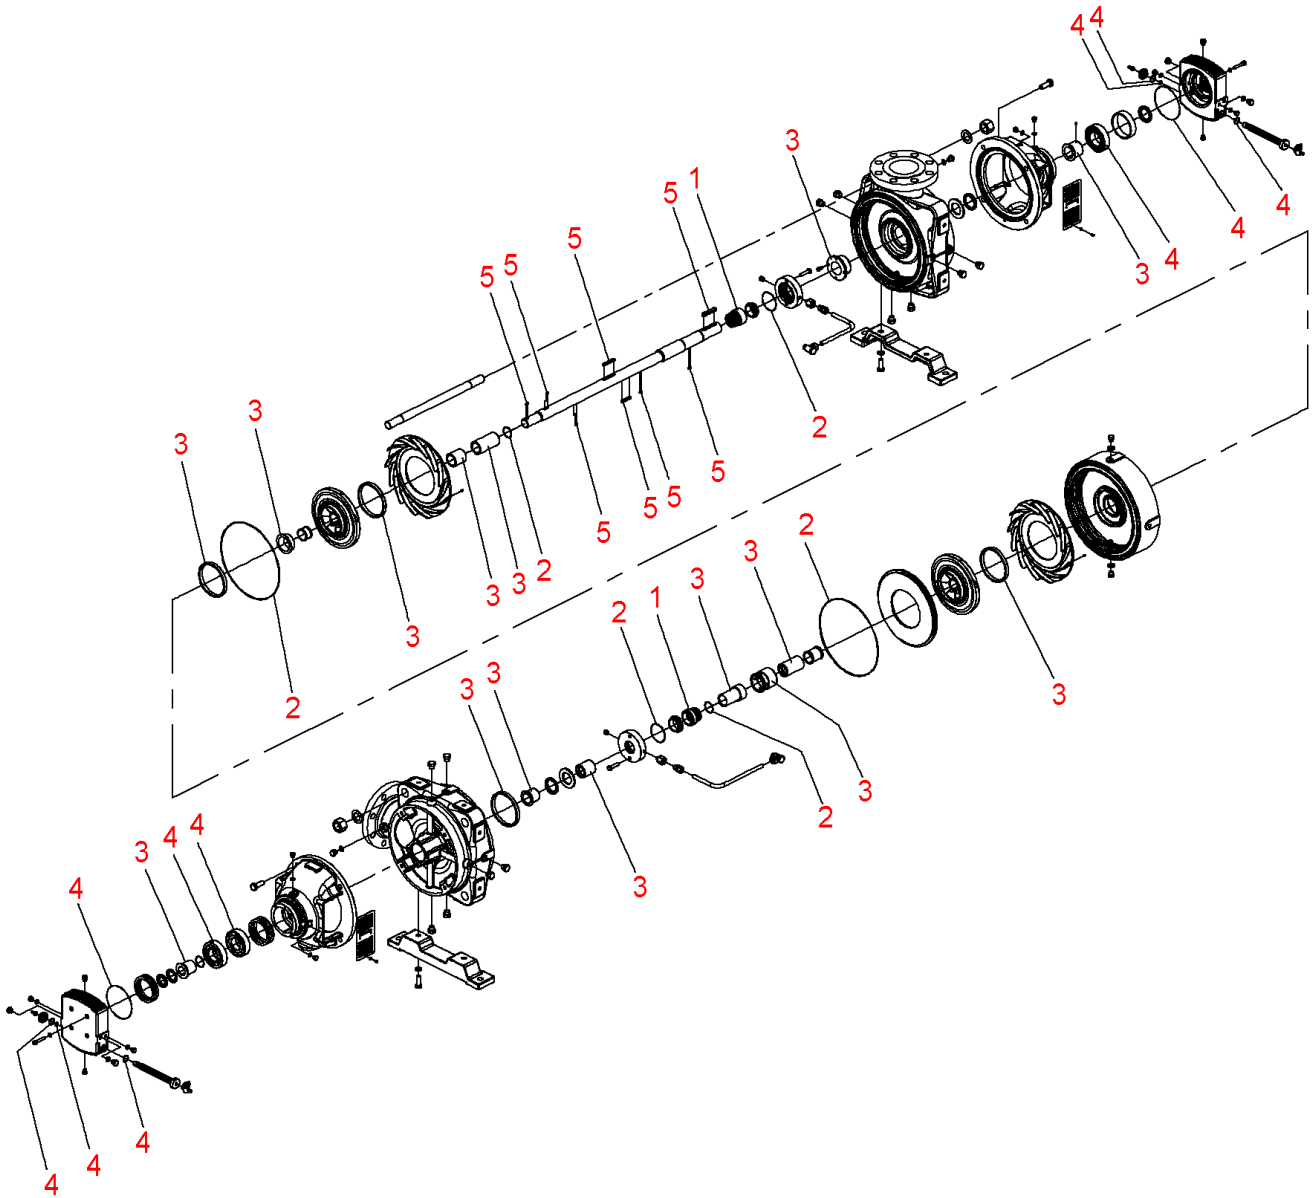

Zeox-First-H20002-90-2 (4191923)

Item	Article no.	Description	Quantity
	2162528	Motor B3 90/2/280 3~400V PTC.IE3 VP.	1
		SPARE PARTS MOTOR:ON REQUEST	1
1	4216693	2 Mechanical seals H200(240-280) KIT	1
2	4216694	Seals Zeox-H200(240-280)02	1
3	4215736	Wear parts Zeox-H200(240-280)02 KIT	1
4	4216697	Bearing Zeox-H200(240-280) KIT	1
5	4217863	Key Zeox-H200(240-280)02 KIT	1