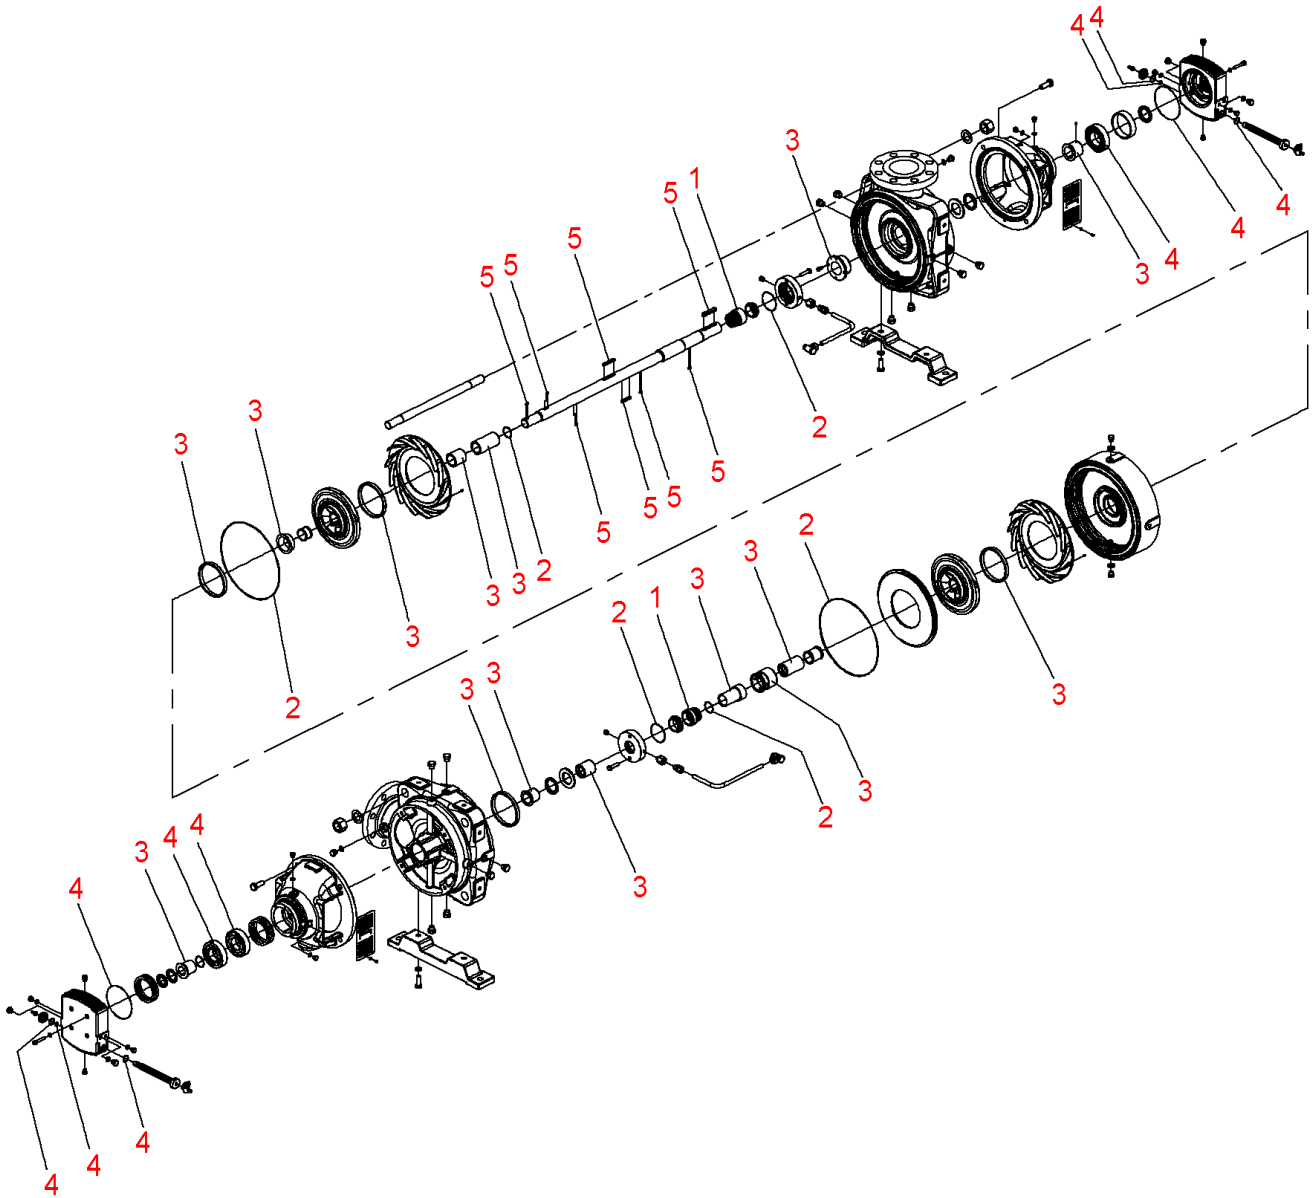

Zeox-First-H24002-200-2 (4191927)

Item	Article no.	Description	Quantity
		SPARE PARTS MOTOR:ON REQUEST	1
1	4216693	2 Mechanical seals H200(240-280) KIT	1
2	4216694	Seals Zeox-H200(240-280)02	1
3	4215736	Wear parts Zeox-H200(240-280)02 KIT	1
4	4216697	Bearing Zeox-H200(240-280) KIT	1
5	4217863	Key Zeox-H200(240-280)02 KIT	1