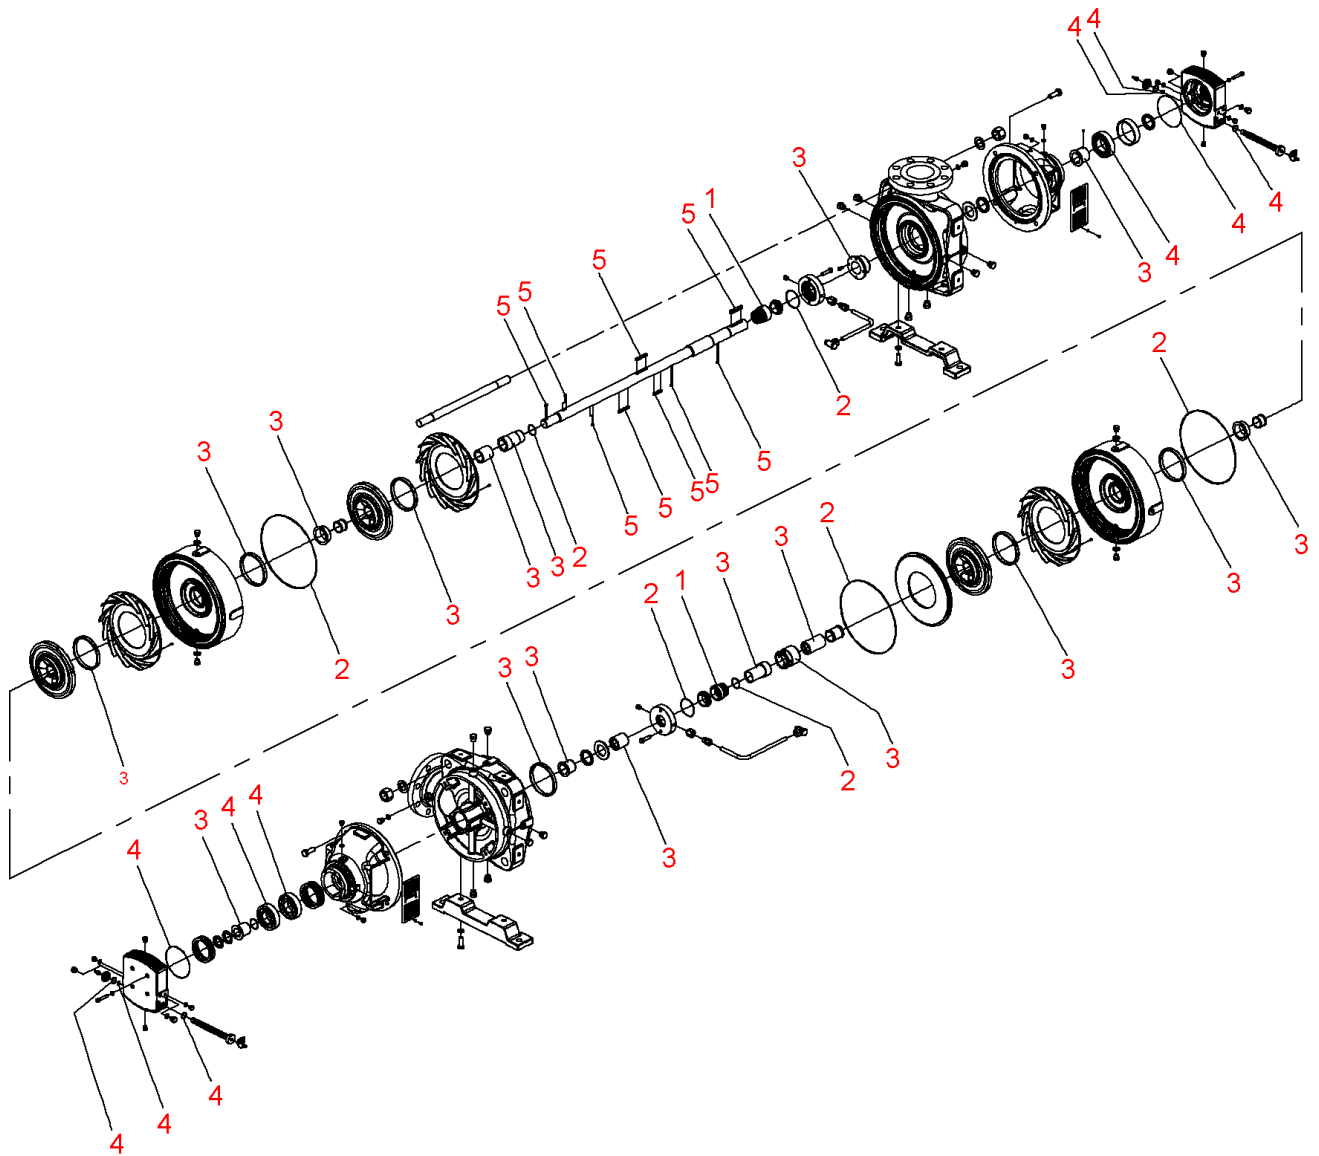

Zeox-First-H28003-250-2 (4191937)

Item	Article no.	Description	Quantity
		SPARE PARTS MOTOR:ON REQUEST	1
1	4216693	2 Mechanical seals H200(240-280) KIT	1
2	4216695	Seals Zeox-H200(240-280)03	1
3	4216696	Wear parts Zeox-H200(240-280)03	1
4	4216697	Bearing Zeox-H200(240-280) KIT	1
5	4217864	Key Zeox-H200(240-280)03 KIT	1