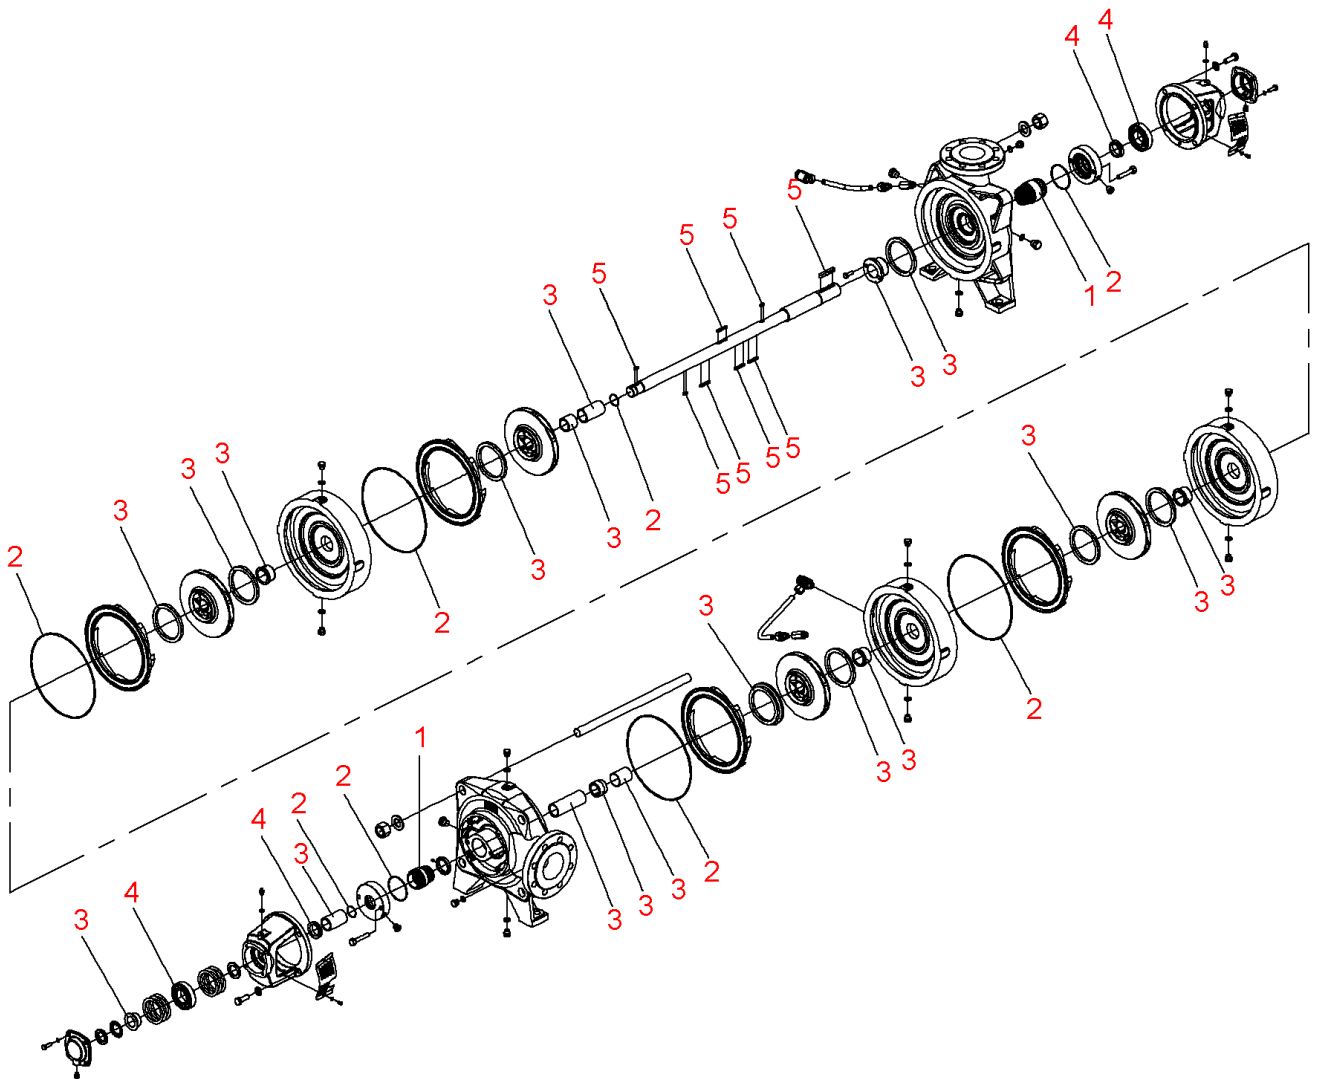

Zeox-First-H12004-160-2 (4191887)

Item	Article no.	Description	Quantity
		SPARE PARTS MOTOR:ON REQUEST	1
1	4216676	Mechanical seals Zeox-H120-160 KIT	1
2	4216679	Seals Zeox-H120(160)04 KIT	1
3	4216684	Wear parts Zeox-H12004 KIT	1
4	4216692	Bearing Zeox-H120-160 KIT	1
5	4218434	Key Zeox-H120(160)04 KIT	1