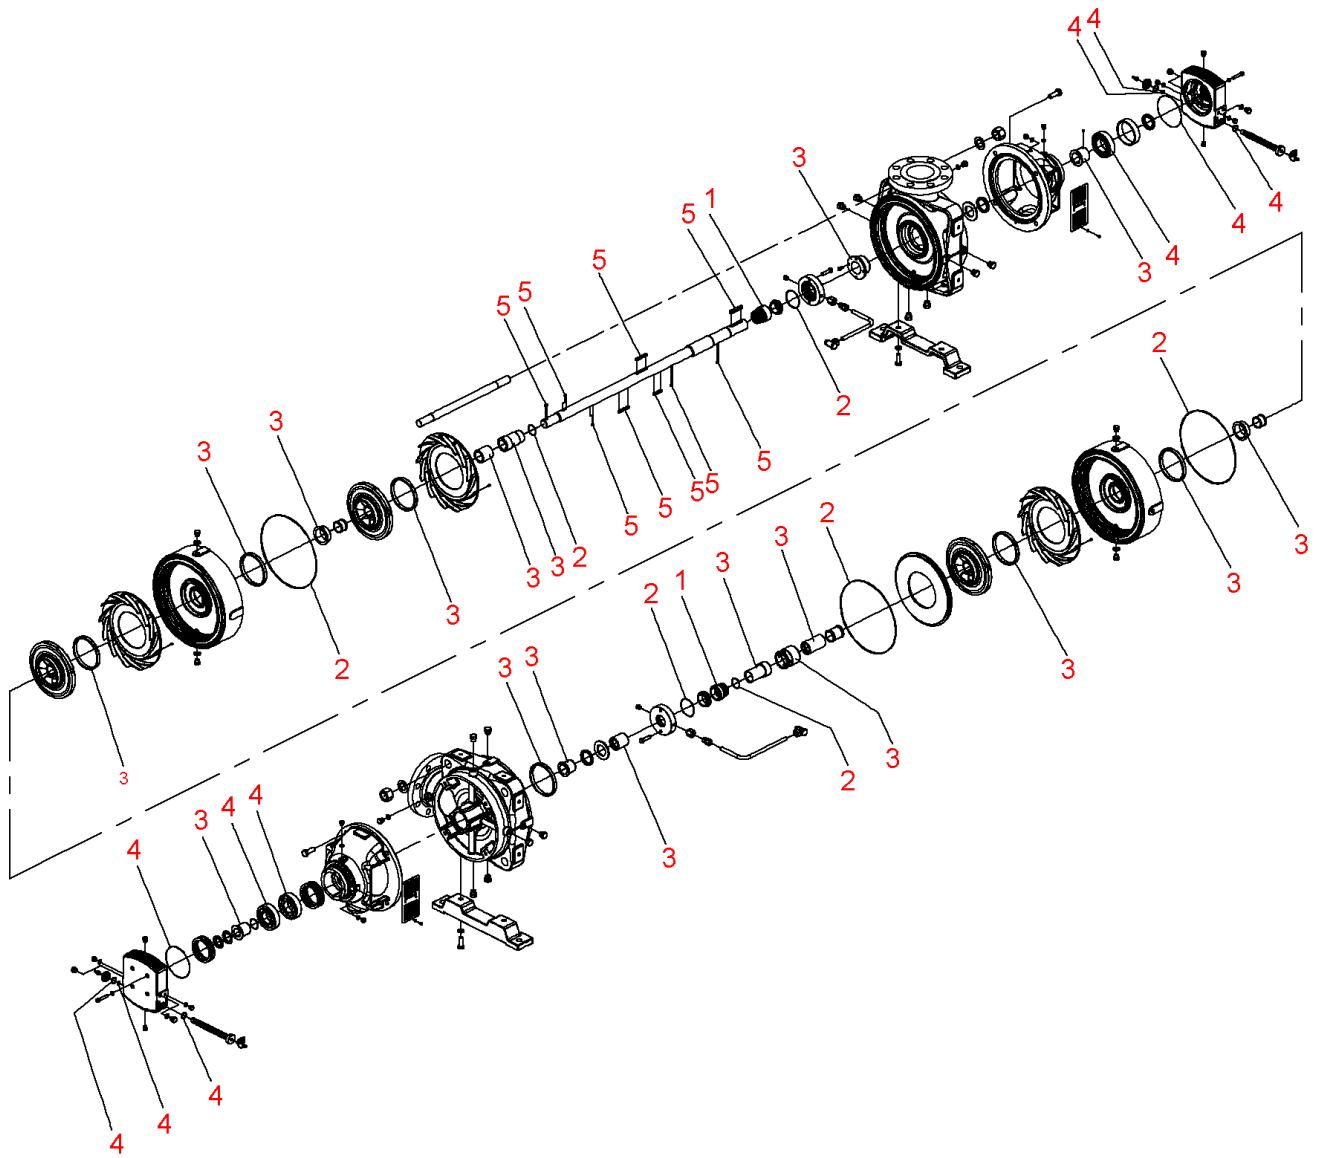

Zeox-First-H28003-200-2 (4191938)

Item	Article no.	Description	Quantity
		SPARE PARTS MOTOR:ON REQUEST	1
1	4216693	2 Mechanical seals H200(240-280) KIT	1
2	4216695	Seals Zeox-H200(240-280)03	1
3	4216696	Wear parts Zeox-H200(240-280)03	1
4	4216697	Bearing Zeox-H200(240-280) KIT	1
5	4217864	Key Zeox-H200(240-280)03 KIT	1