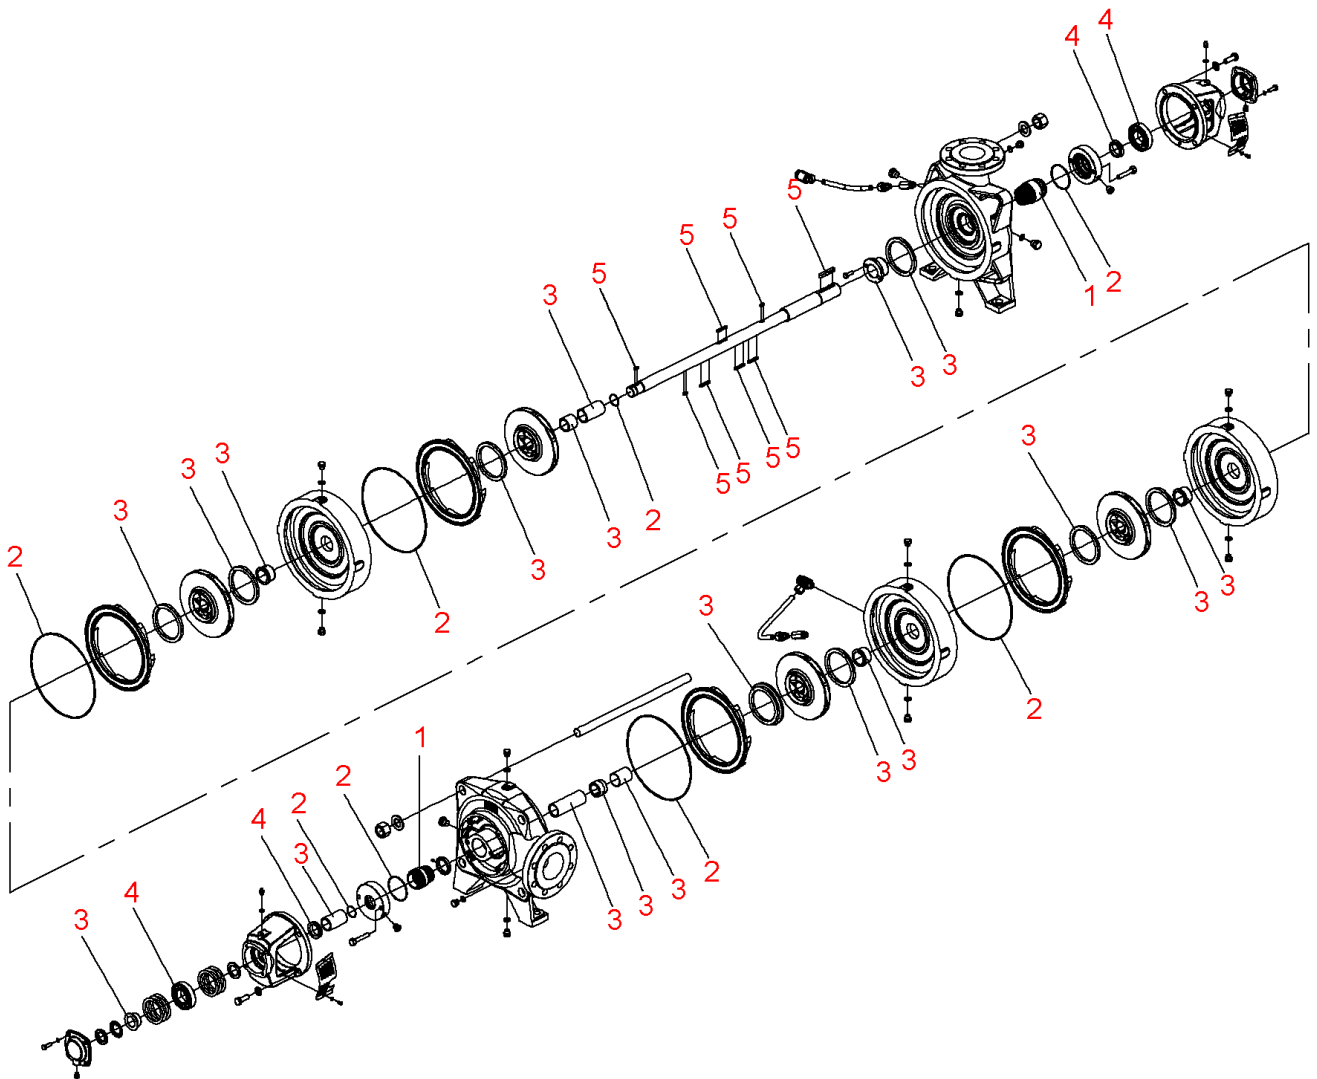

Zeox-First-H16004-132-2 (4191910)

Item	Article no.	Description	Quantity
	2168844	Motor B3 132/2/315 3~400V PTC.IE3 VP.	1
		SPARE PARTS MOTOR:ON REQUEST	1
1	4216676	Mechanical seals Zeox-H120-160 KIT	1
2	4216679	Seals Zeox-H120(160)04 KIT	1
3	4216689	Wear parts Zeox-H16004 KIT	1
4	4216692	Bearing Zeox-H120-160 KIT	1
5	4218434	Key Zeox-H120(160)04 KIT	1