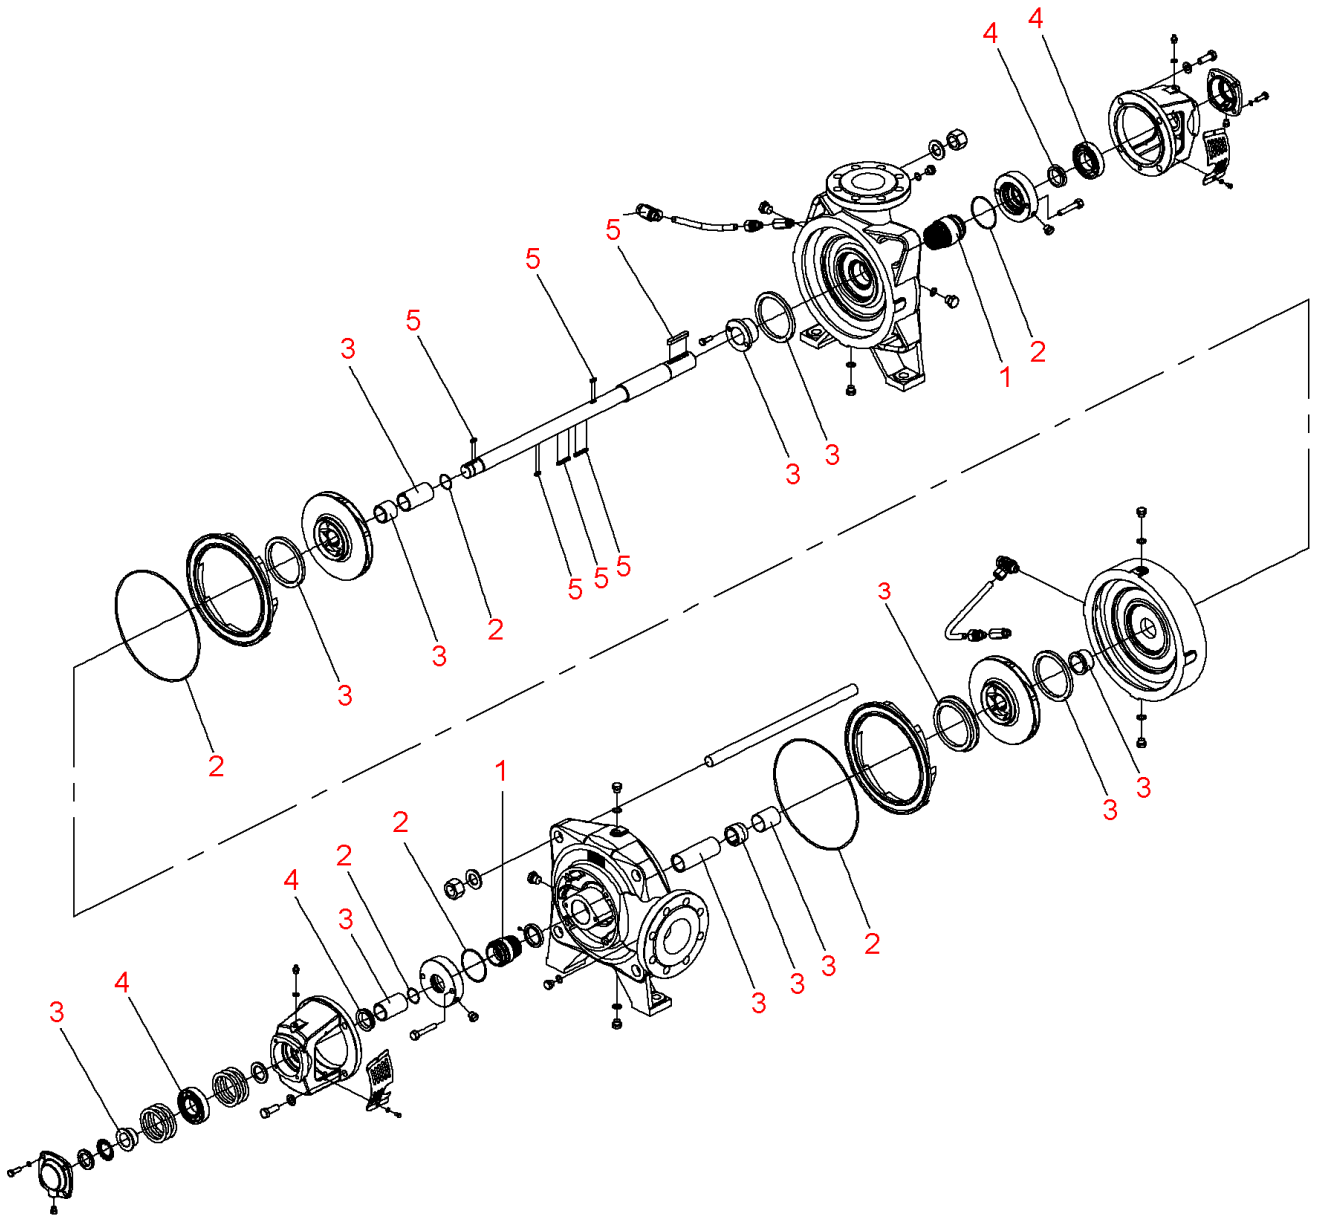

Zeox-First-H16002-90-2 (4191900)

Item	Article no.	Description	Quantity
	2162528	Motor B3 90/2/280 3~400V PTC.IE3 VP.	1
		SPARE PARTS MOTOR:ON REQUEST	1
1	4216676	Mechanical seals Zeox-H120-160 KIT	1
2	4216677	Seals Zeox-H120(160)02 KIT	1
3	4216687	Wear parts Zeox-H16002 KIT	1
4	4216692	Bearing Zeox-H120-160 KIT	1
5	4218424	Key Zeox-H120(160)02 KIT	1