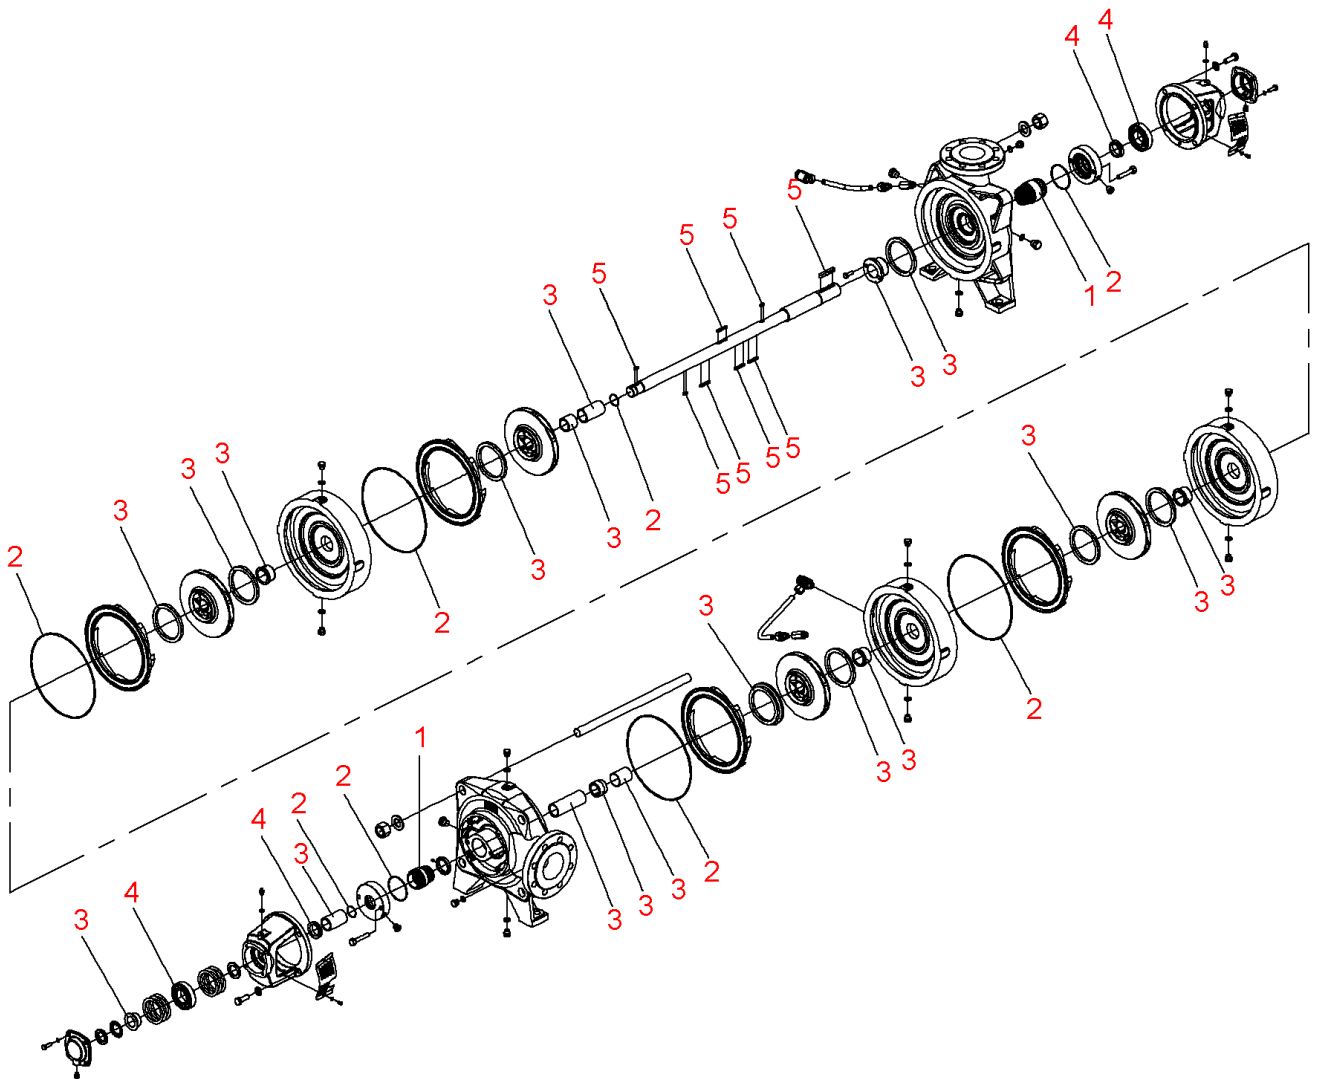

Zeox-First-H16006-160-2 (4191919)

Item	Article no.	Description	Quantity
		SPARE PARTS MOTOR:ON REQUEST	1
1	4216676	Mechanical seals Zeox-H120-160 KIT	1
2	4216681	Seals Zeox-H120(160)06 KIT	1
3	4216691	Wear parts Zeox-H16006 KIT	1
4	4216692	Bearing Zeox-H120-160 KIT	1
5	4218436	Key Zeox-H120(160)06 KIT	1