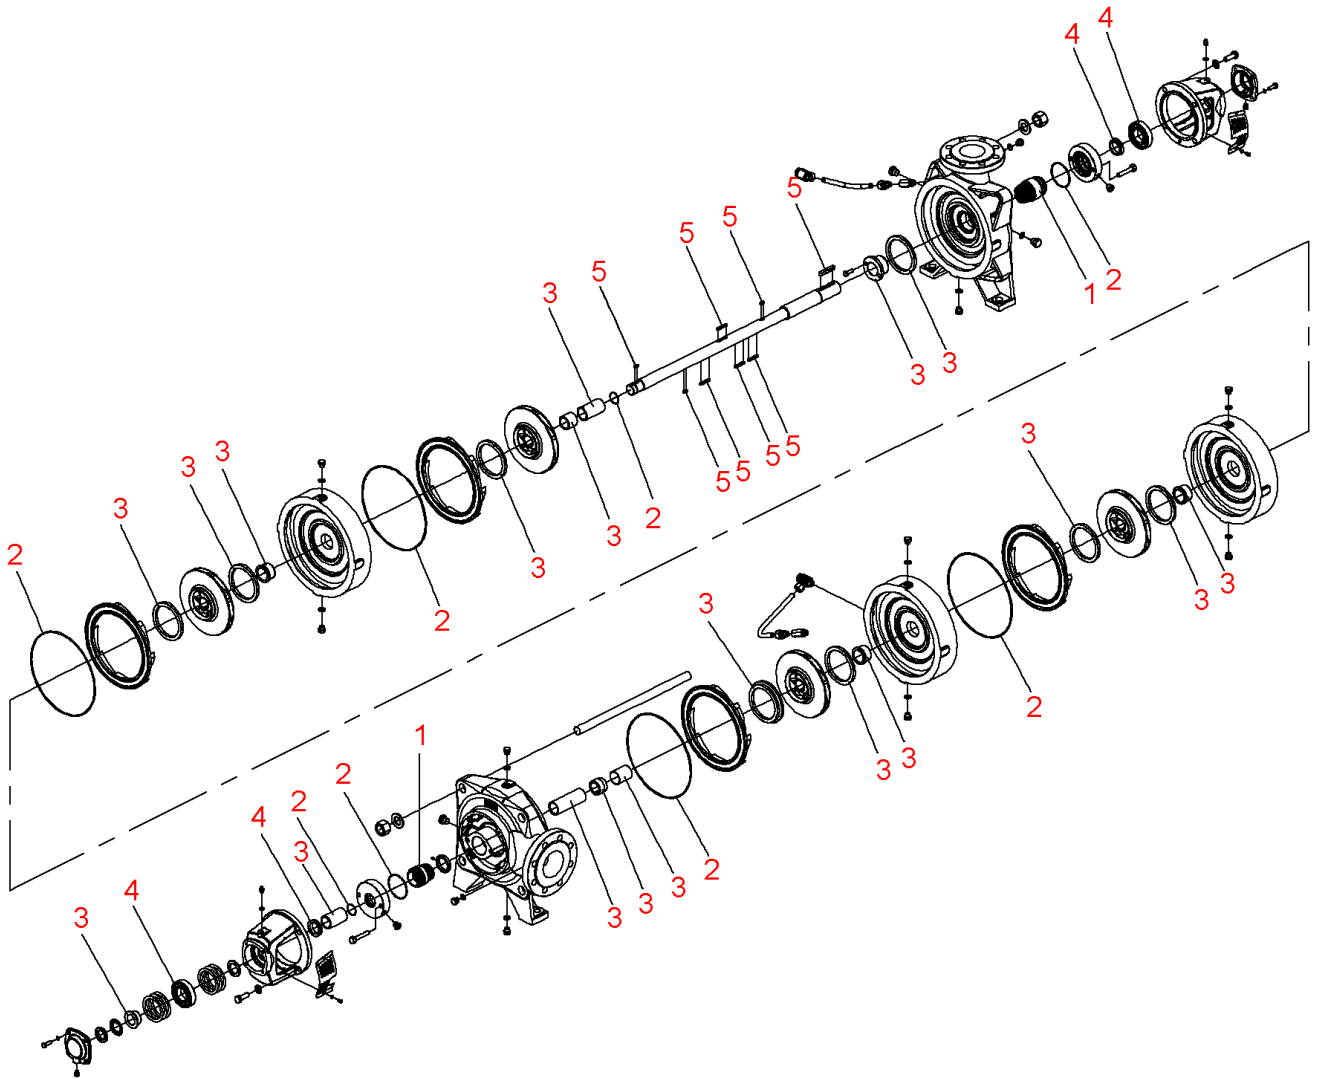

Zeox-First-H16006-200-2 (4191918)

Item	Article no.	Description	Quantity
		SPARE PARTS MOTOR:ON REQUEST	1
1	4216676	Mechanical seals Zeox-H120-160 KIT	1
2	4216681	Seals Zeox-H120(160)06 KIT	1
3	4216691	Wear parts Zeox-H16006 KIT	1
4	4216692	Bearing Zeox-H120-160 KIT	1
5	4218436	Key Zeox-H120(160)06 KIT	1