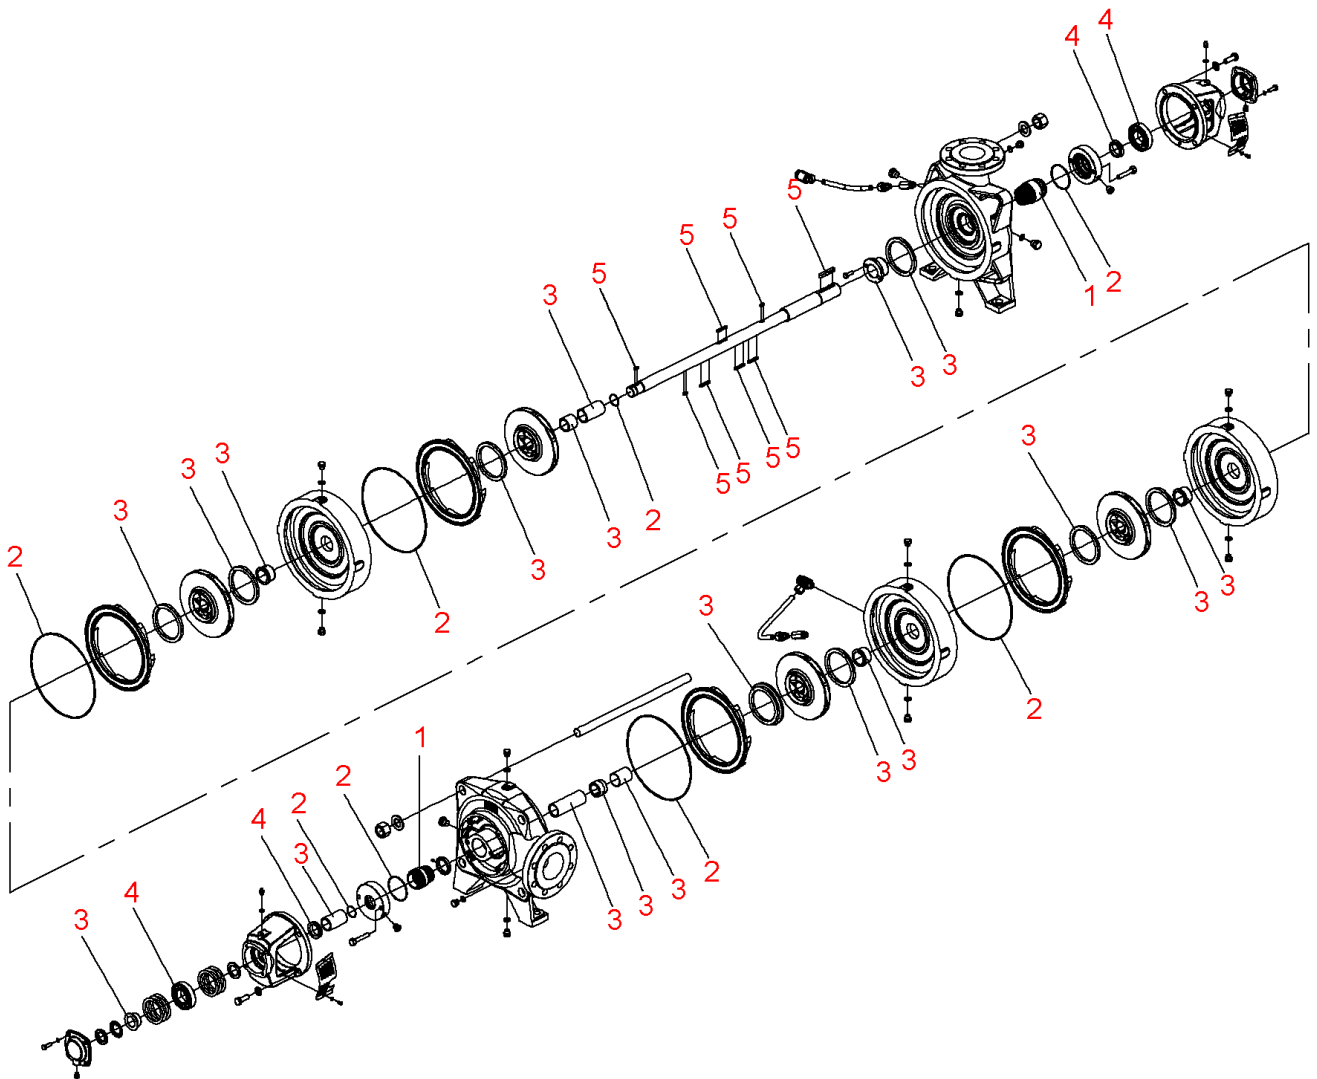

Zeox-First-H16003-90-2 (4191906)

Item	Article no.	Description	Quantity
	2162528	Motor B3 90/2/280 3~400V PTC.IE3 VP.	1
		SPARE PARTS MOTOR:ON REQUEST	1
1	4216676	Mechanical seals Zeox-H120-160 KIT	1
2	4216678	Seals Zeox-H120(160)03 KIT	1
3	4216688	Wear parts Zeox-H16003 KIT	1
4	4216692	Bearing Zeox-H120-160 KIT	1
5	4218433	Key Zeox-H120(160)03 KIT	1