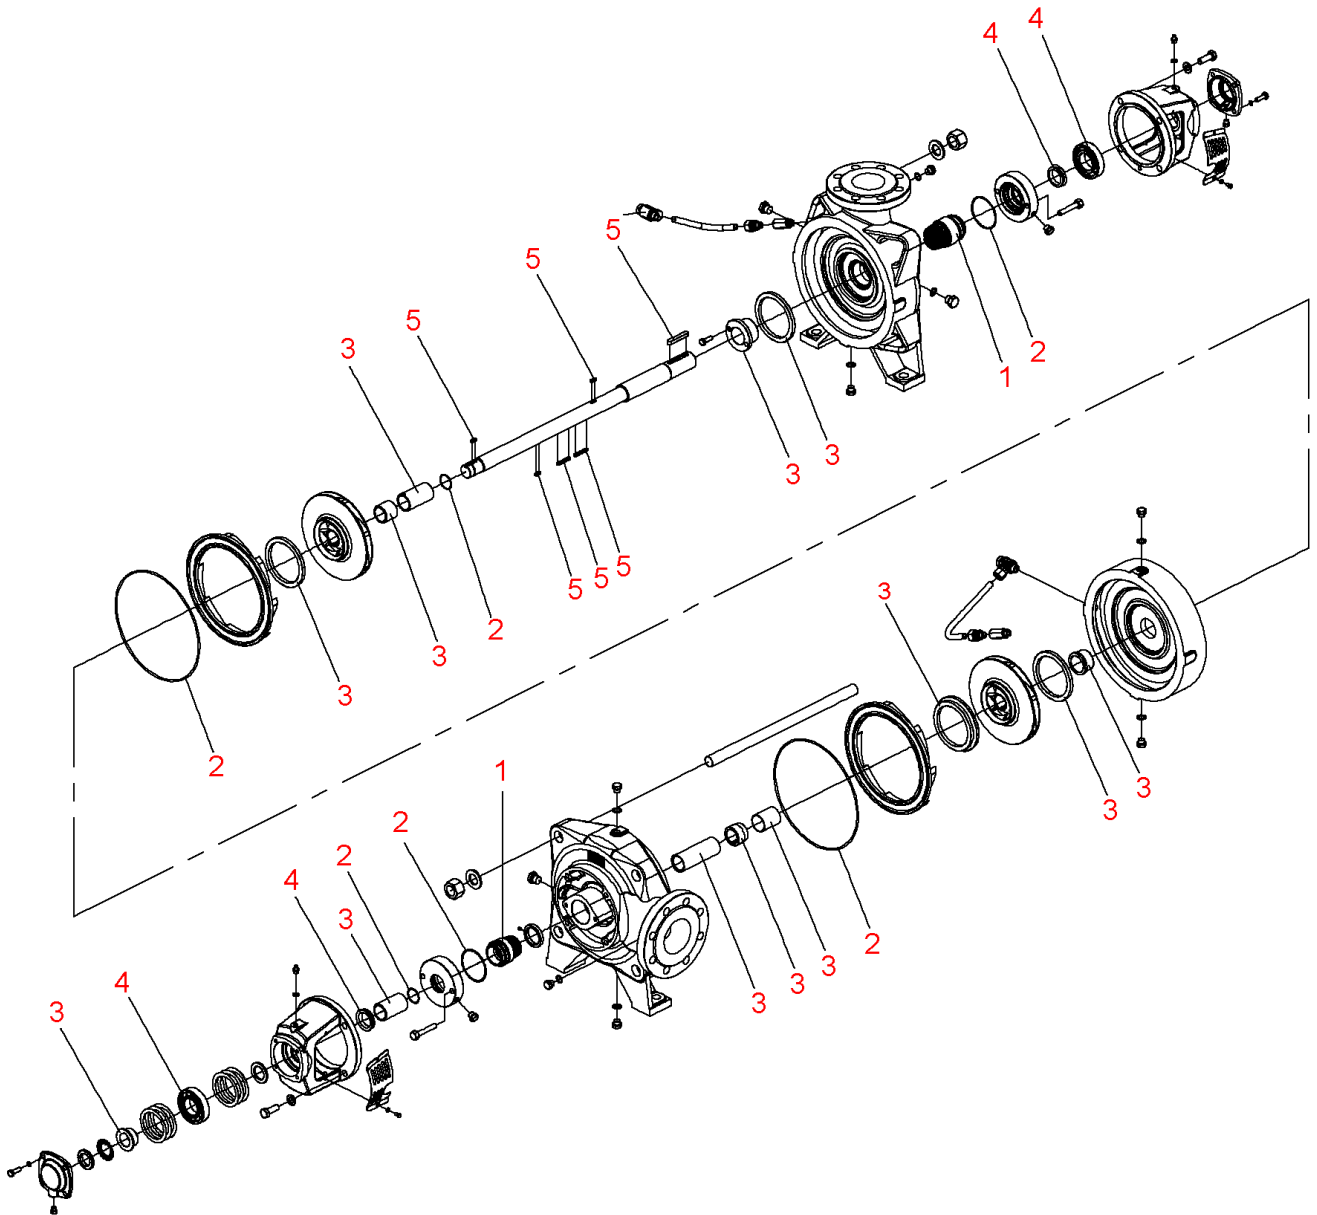

Zeox-First-H16002-75-2 (4191901)

Item	Article no.	Description	Quantity
	2162526	Motor B3 75/2/280 3~400V PTC.IE3 VP.	1
		SPARE PARTS MOTOR:ON REQUEST	1
1	4216676	Mechanical seals Zeox-H120-160 KIT	1
2	4216677	Seals Zeox-H120(160)02 KIT	1
3	4216687	Wear parts Zeox-H16002 KIT	1
4	4216692	Bearing Zeox-H120-160 KIT	1
5	4218424	Key Zeox-H120(160)02 KIT	1