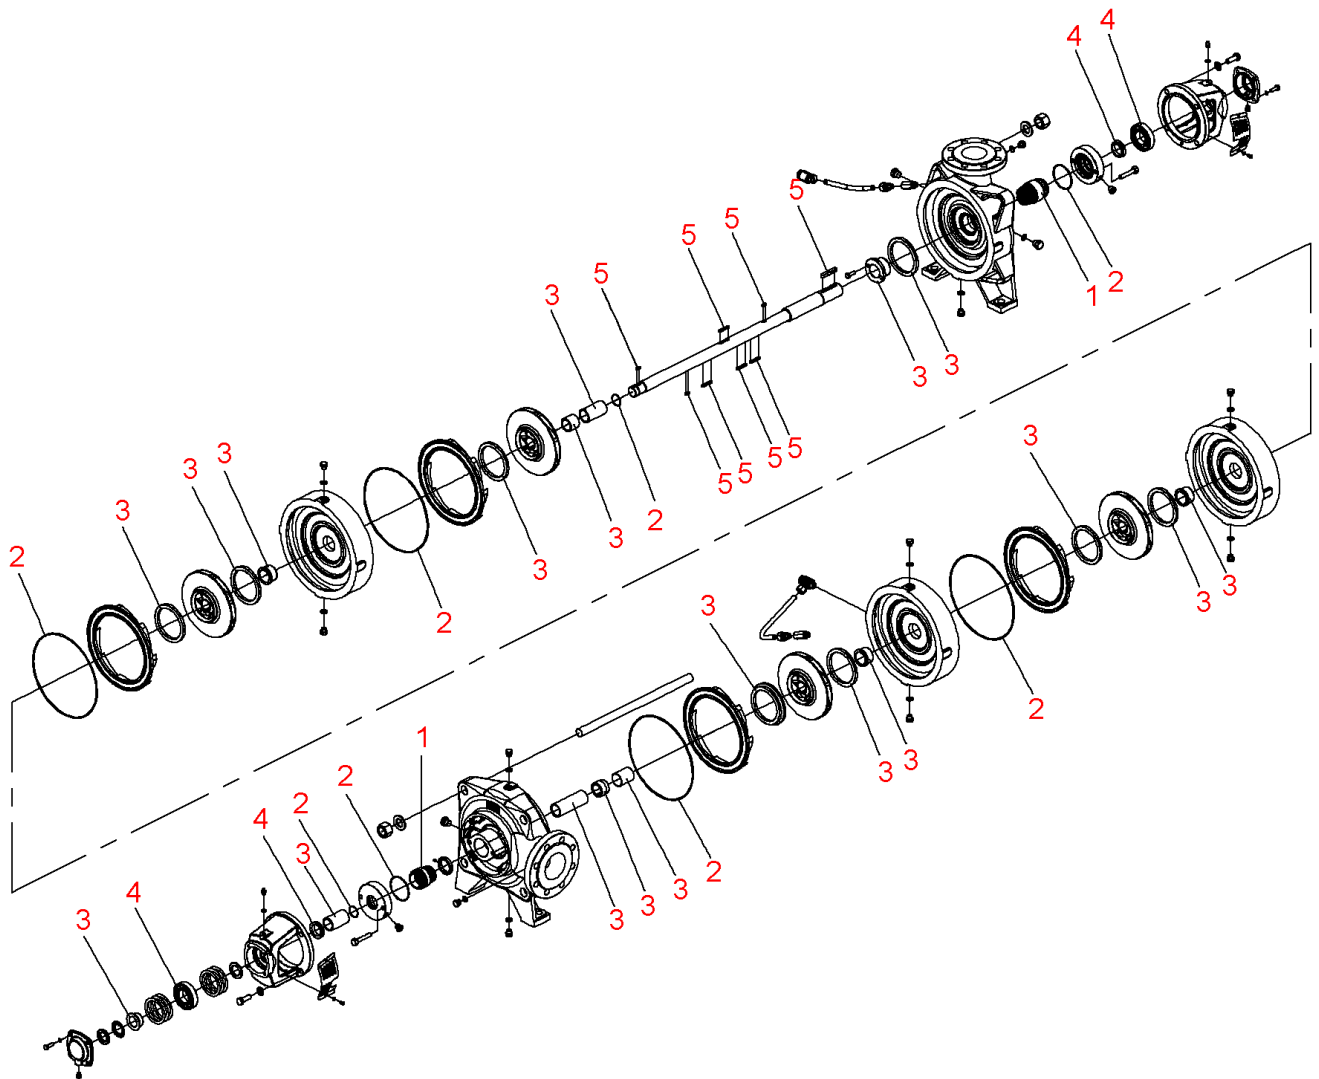

Zeox-First-H16003-110-2 (4191905)

Item	Article no.	Description	Quantity
	2162530	Motor B3 110/2/315 3~400V PTC.IE3 VP.	1
		SPARE PARTS MOTOR:ON REQUEST	1
1	4216676	Mechanical seals Zeox-H120-160 KIT	1
2	4216678	Seals Zeox-H120(160)03 KIT	1
3	4216688	Wear parts Zeox-H16003 KIT	1
4	4216692	Bearing Zeox-H120-160 KIT	1
5	4218433	Key Zeox-H120(160)03 KIT	1