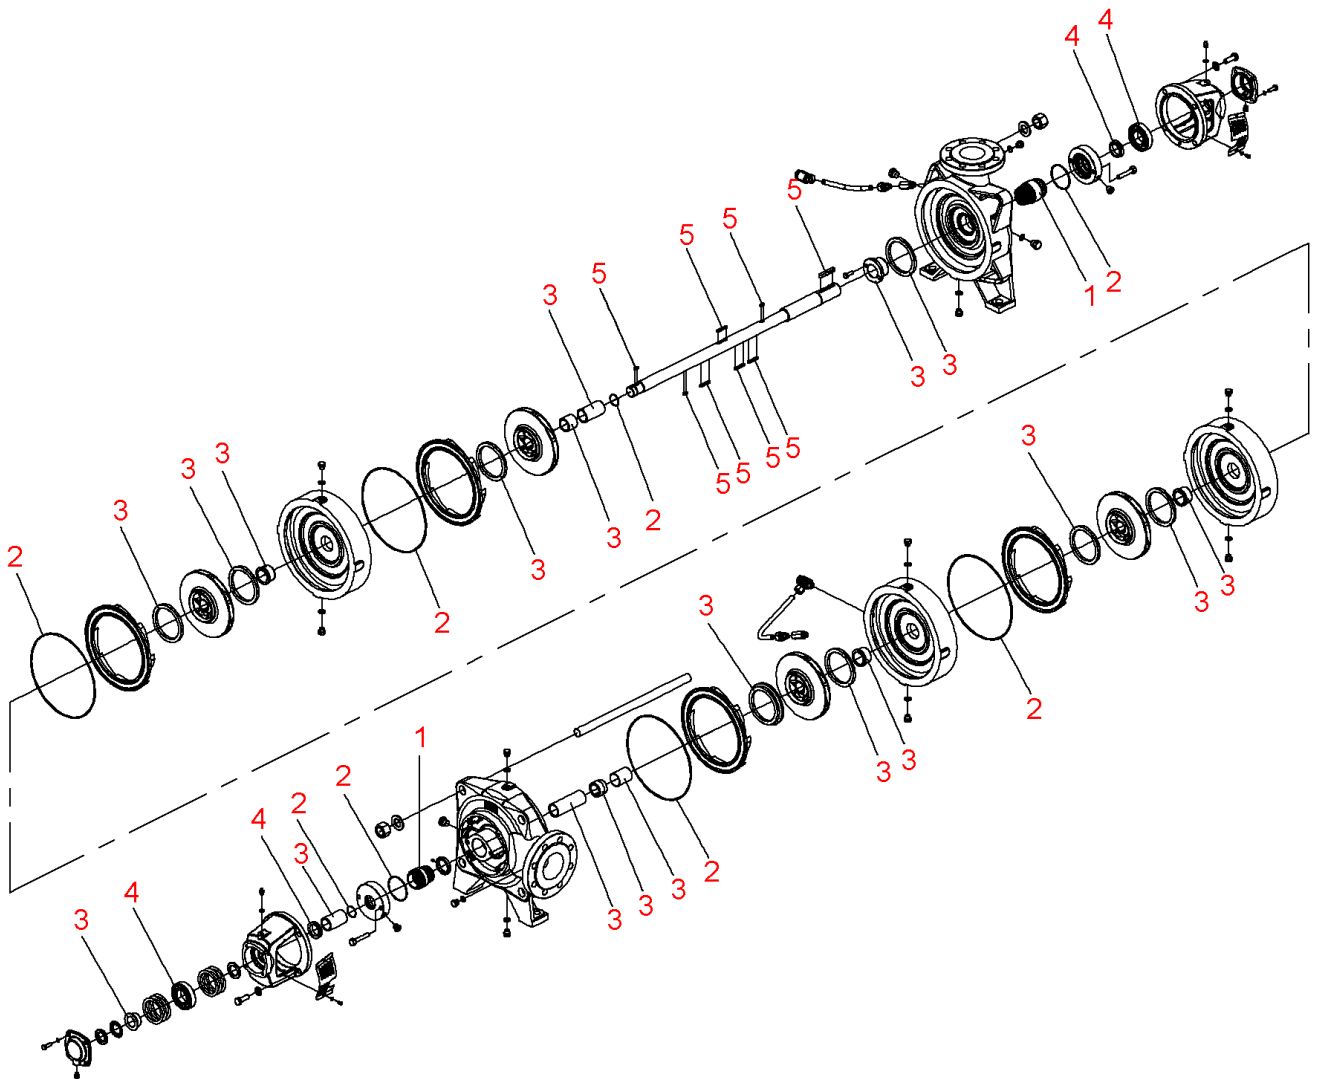

Zeox-First-H16004-110-2 (4191911)

Item	Article no.	Description	Quantity
	2162530	Motor B3 110/2/315 3~400V PTC.IE3 VP.	1
		SPARE PARTS MOTOR:ON REQUEST	1
1	4216676	Mechanical seals Zeox-H120-160 KIT	1
2	4216679	Seals Zeox-H120(160)04 KIT	1
3	4216689	Wear parts Zeox-H16004 KIT	1
4	4216692	Bearing Zeox-H120-160 KIT	1
5	4218434	Key Zeox-H120(160)04 KIT	1