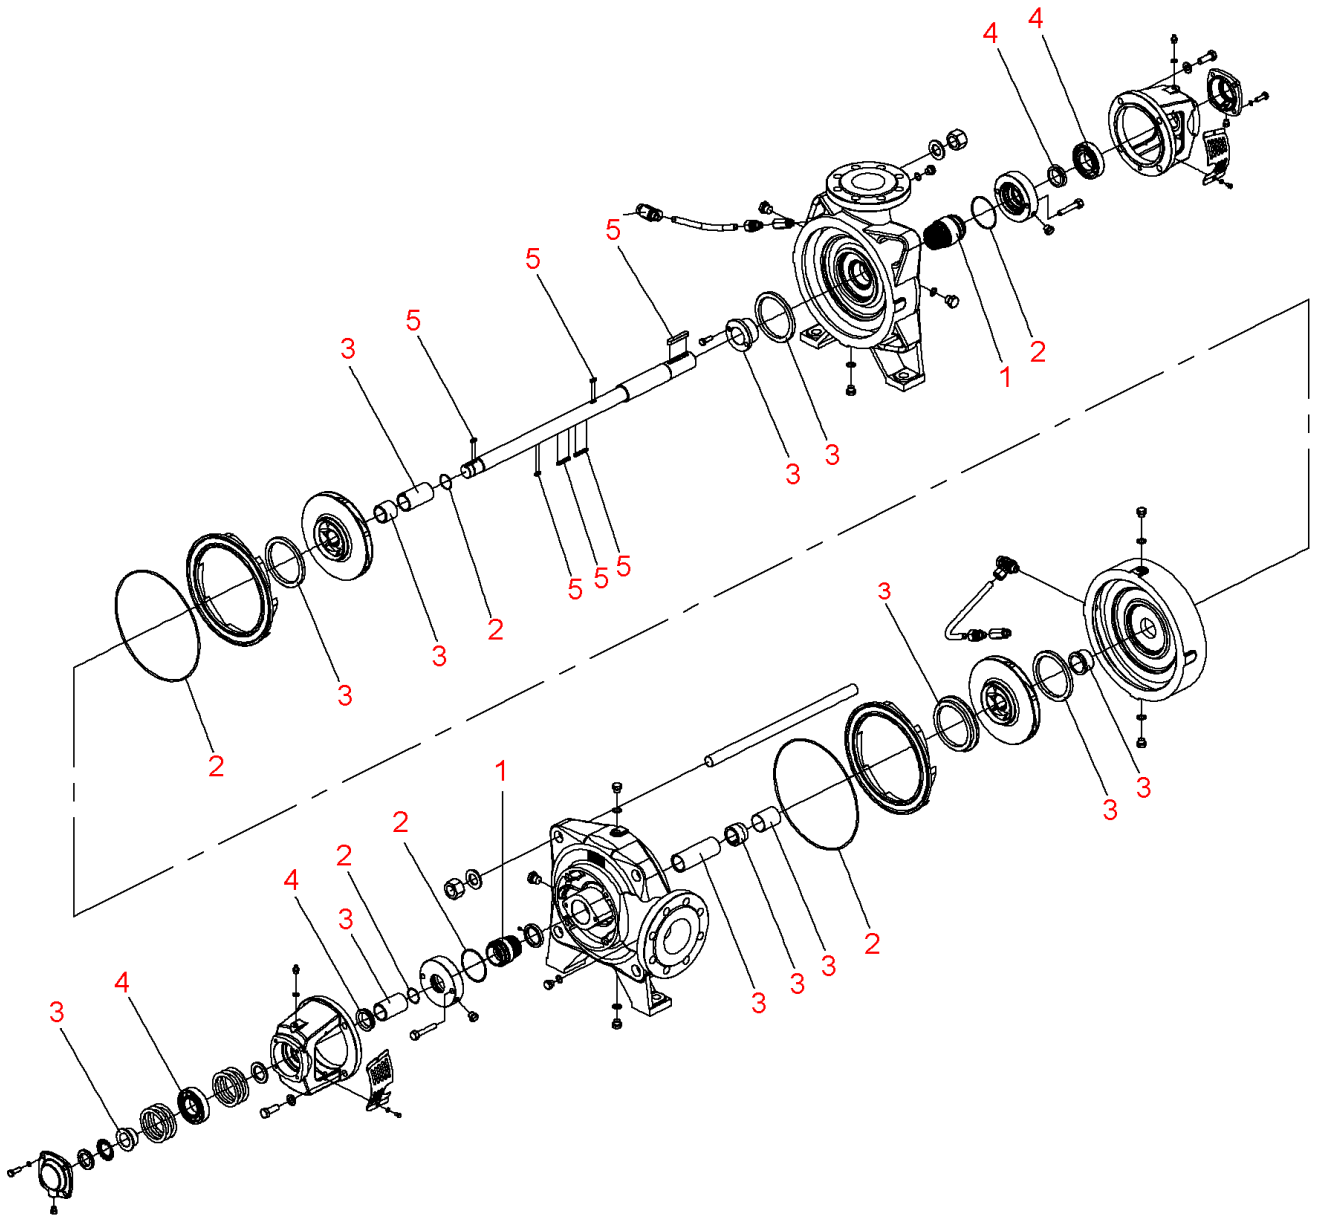

Zeox-First-H16002-55-2 (4191902)

Item	Article no.	Description	Quantity
	2127547	Motor B3 55/2/250 3~400V PTC.IE3 VP.	1
		SPARE PARTS MOTOR:ON REQUEST	1
1	4216676	Mechanical seals Zeox-H120-160 KIT	1
2	4216677	Seals Zeox-H120(160)02 KIT	1
3	4216687	Wear parts Zeox-H16002 KIT	1
4	4216692	Bearing Zeox-H120-160 KIT	1
5	4218424	Key Zeox-H120(160)02 KIT	1