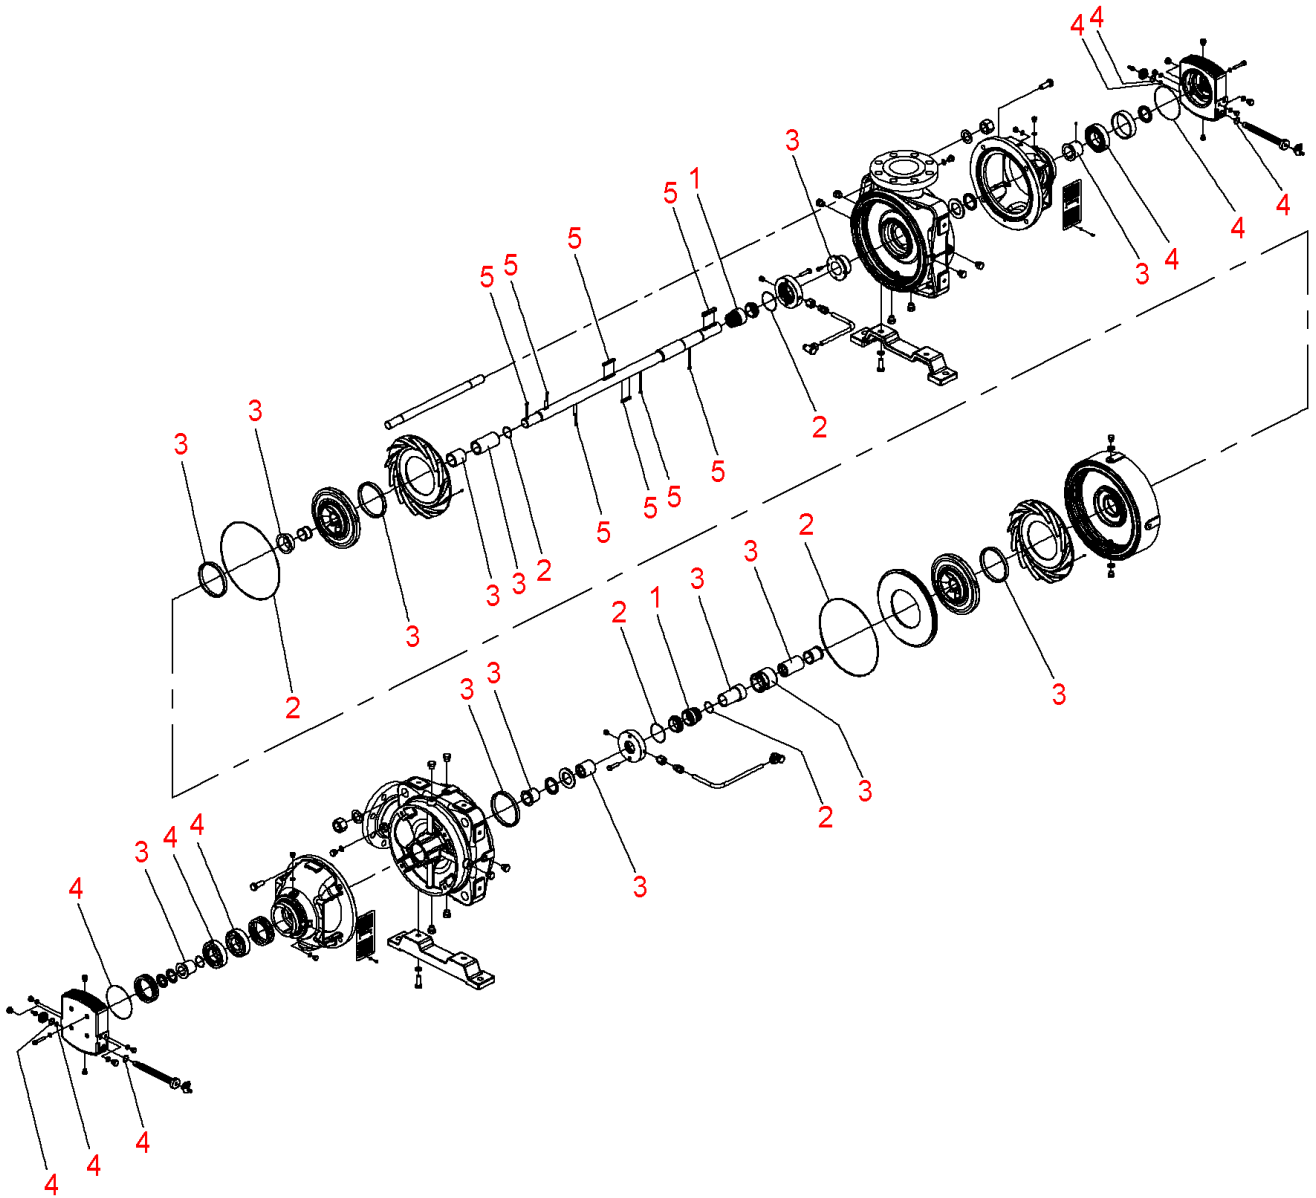

Zeox-First-H20002-132-2 (4191921)

Item	Article no.	Description	Quantity
	2168844	Motor B3 132/2/315 3~400V PTC.IE3 VP.	1
		SPARE PARTS MOTOR:ON REQUEST	1
1	4216693	2 Mechanical seals H200(240-280) KIT	1
2	4216694	Seals Zeox-H200(240-280)02	1
3	4215736	Wear parts Zeox-H200(240-280)02 KIT	1
4	4216697	Bearing Zeox-H200(240-280) KIT	1
5	4217863	Key Zeox-H200(240-280)02 KIT	1