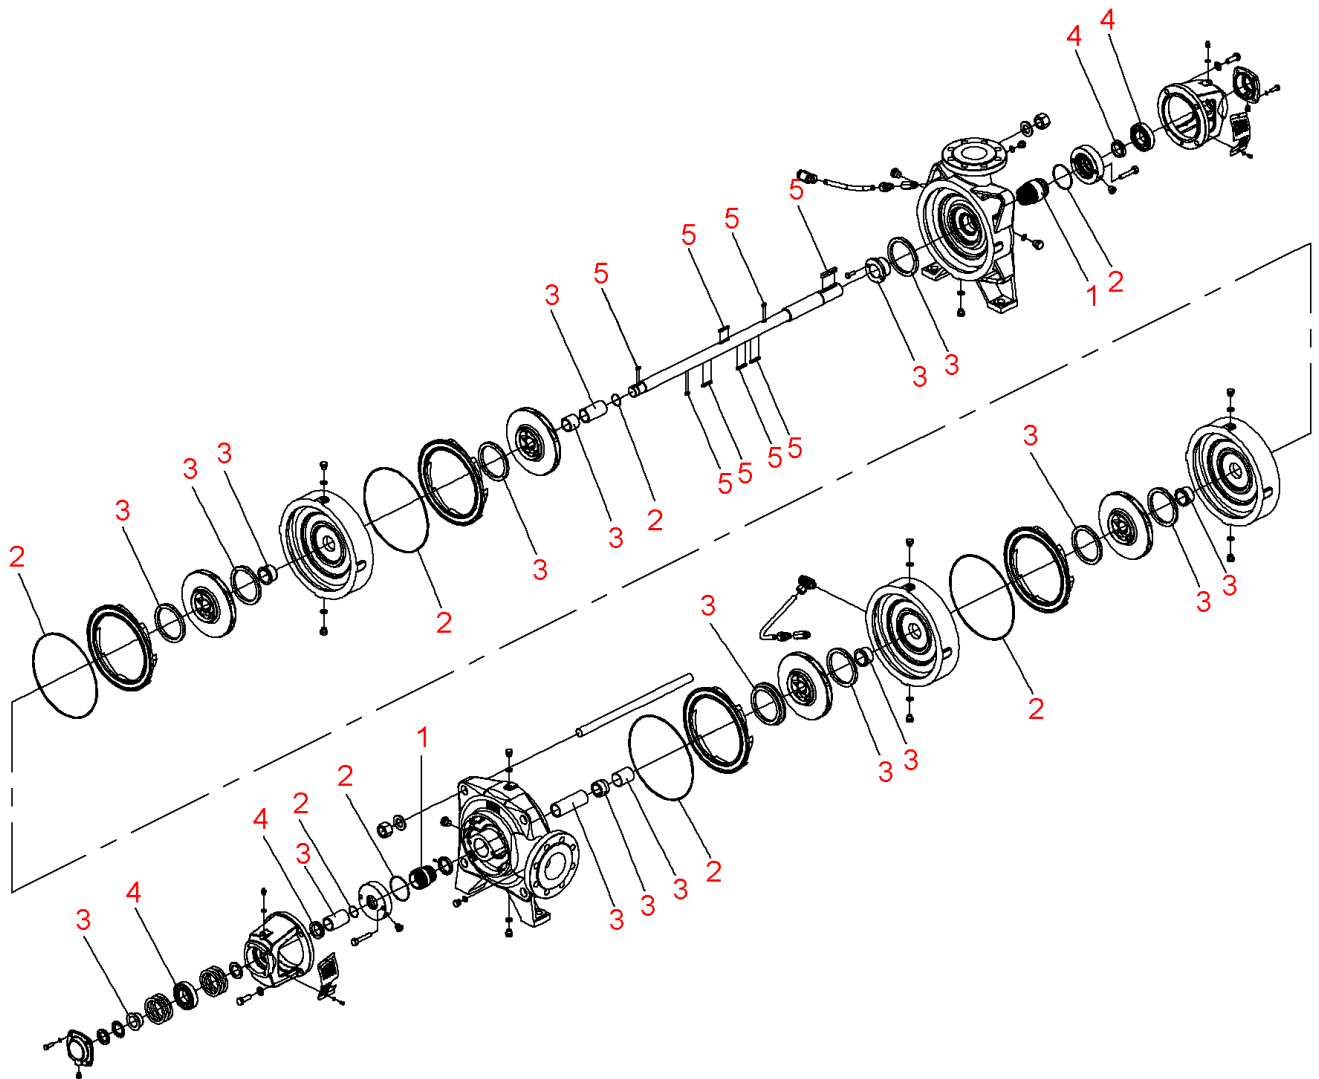

Zeox-First-H12004-90-2 (4191890)

Item	Article no.	Description	Quantity
	2162528	Motor B3 90/2/280 3~400V PTC.IE3 VP.	1
		SPARE PARTS MOTOR:ON REQUEST	1
1	4216676	Mechanical seals Zeox-H120-160 KIT	1
2	4216679	Seals Zeox-H120(160)04 KIT	1
3	4216684	Wear parts Zeox-H12004 KIT	1
4	4216692	Bearing Zeox-H120-160 KIT	1
5	4218434	Key Zeox-H120(160)04 KIT	1