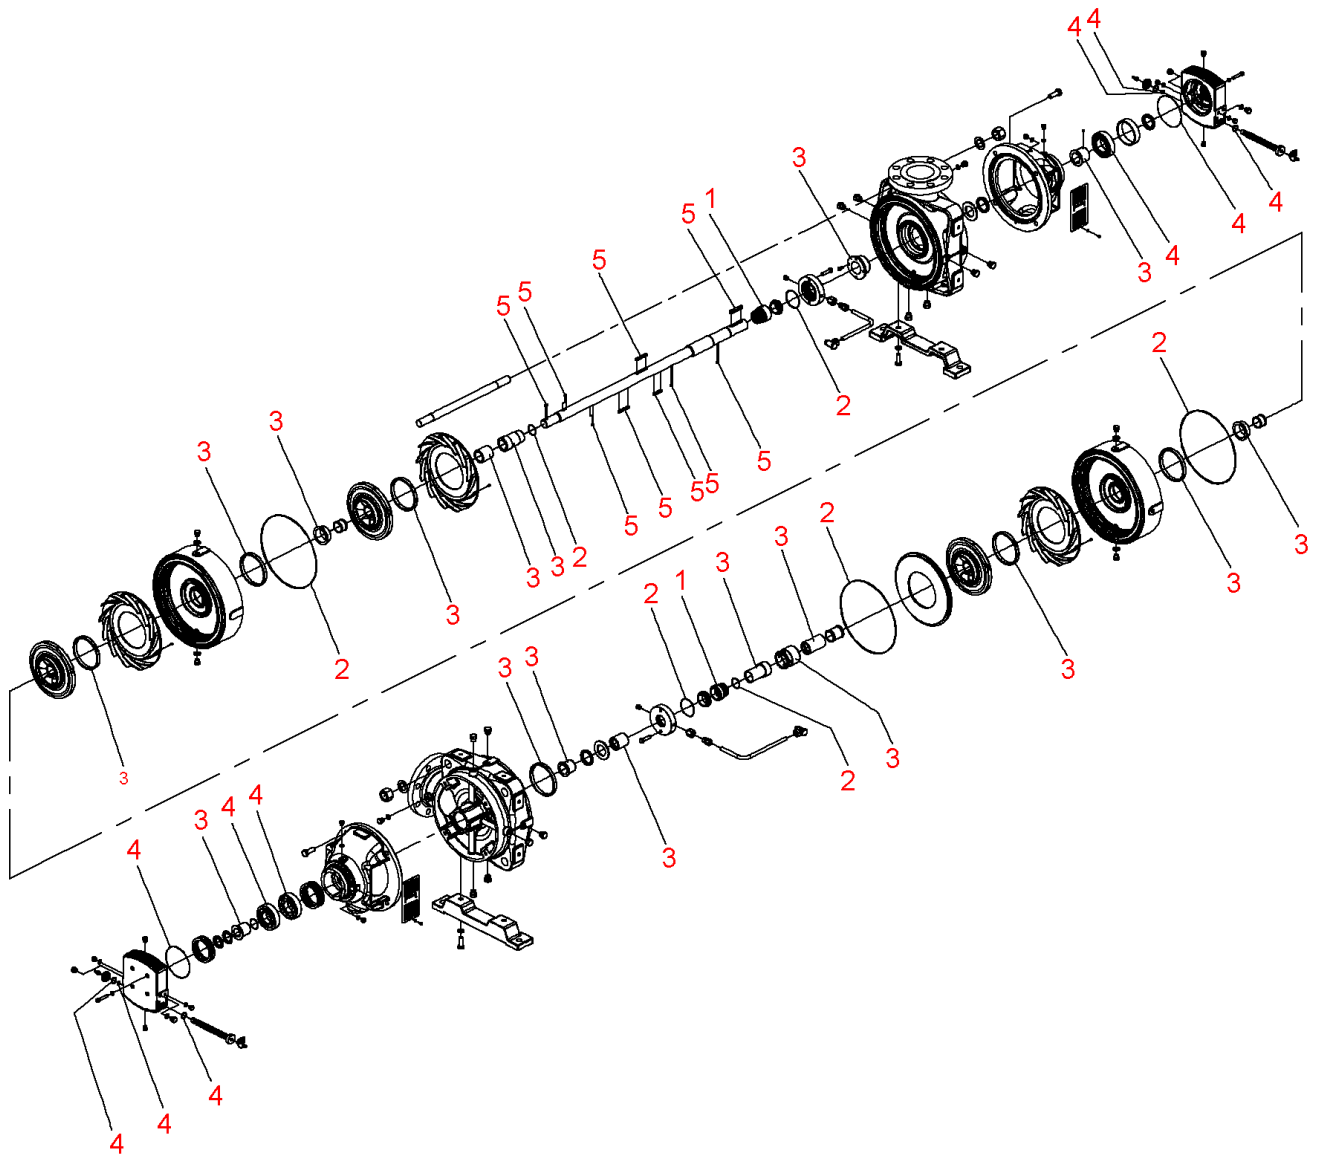

Zeox-First-H24003-200-2 (4191932)

Item	Article no.	Description	Quantity
		SPARE PARTS MOTOR:ON REQUEST	1
1	4216693	2 Mechanical seals H200(240-280) KIT	1
2	4216695	Seals Zeox-H200(240-280)03	1
3	4216696	Wear parts Zeox-H200(240-280)03	1
4	4216697	Bearing Zeox-H200(240-280) KIT	1
5	4217864	Key Zeox-H200(240-280)03 KIT	1