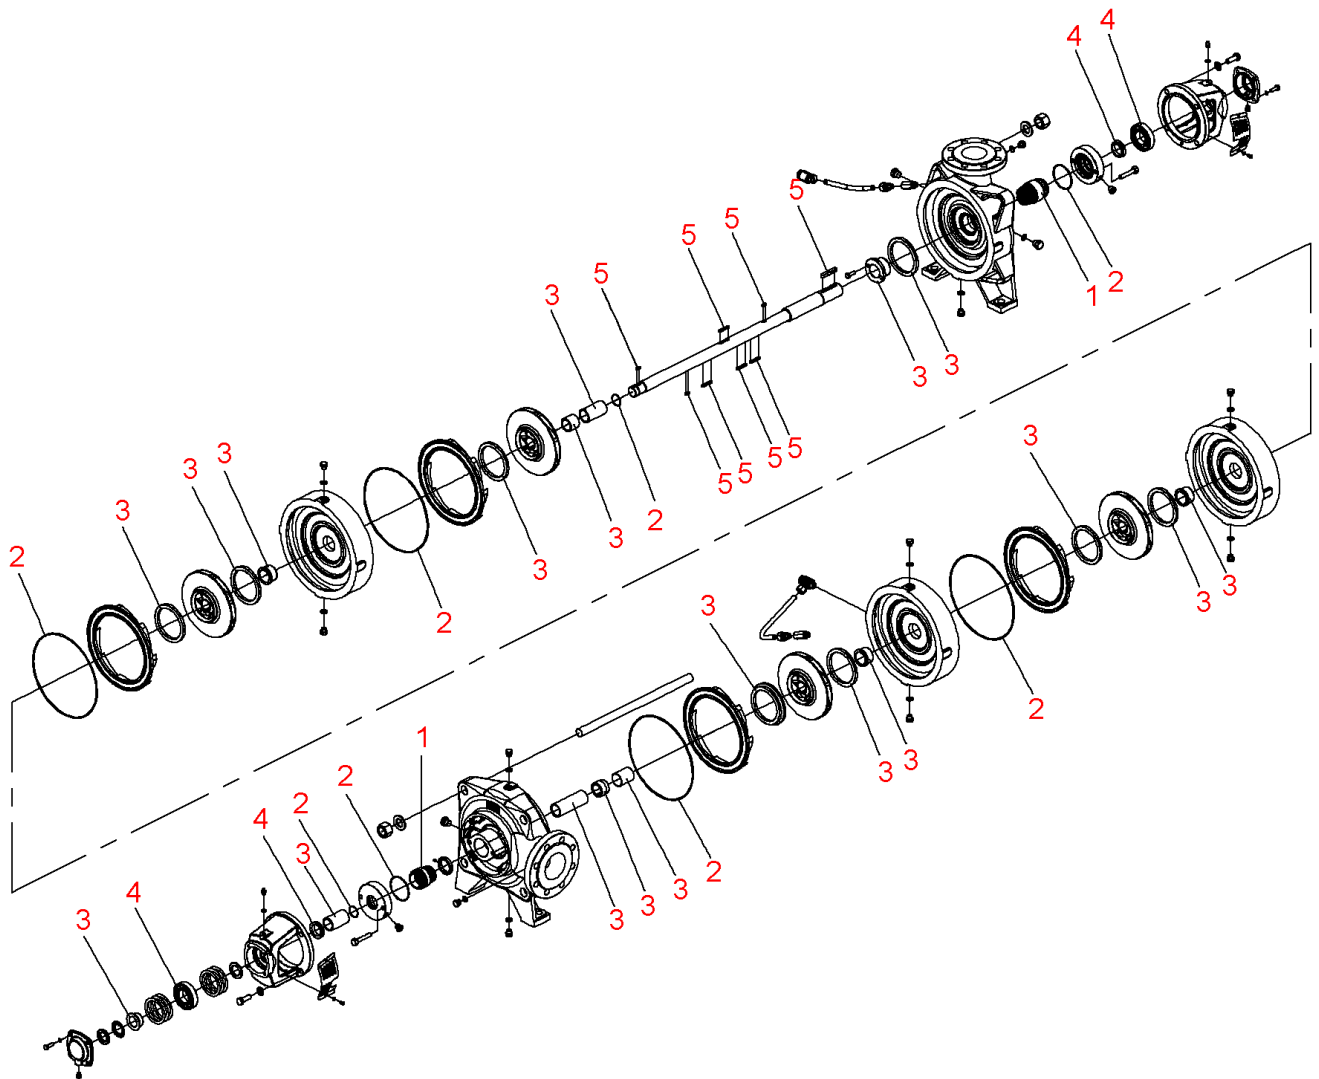

Zeox-First-H12003-90-2 (4191885)

Item	Article no.	Description	Quantity
	2162528	Motor B3 90/2/280 3~400V PTC.IE3 VP.	1
		SPARE PARTS MOTOR:ON REQUEST	1
1	4216676	Mechanical seals Zeox-H120-160 KIT	1
2	4216678	Seals Zeox-H120(160)03 KIT	1
3	4216683	Wear parts Zeox-H12003 KIT	1
4	4216692	Bearing Zeox-H120-160 KIT	1
5	4218433	Key Zeox-H120(160)03 KIT	1