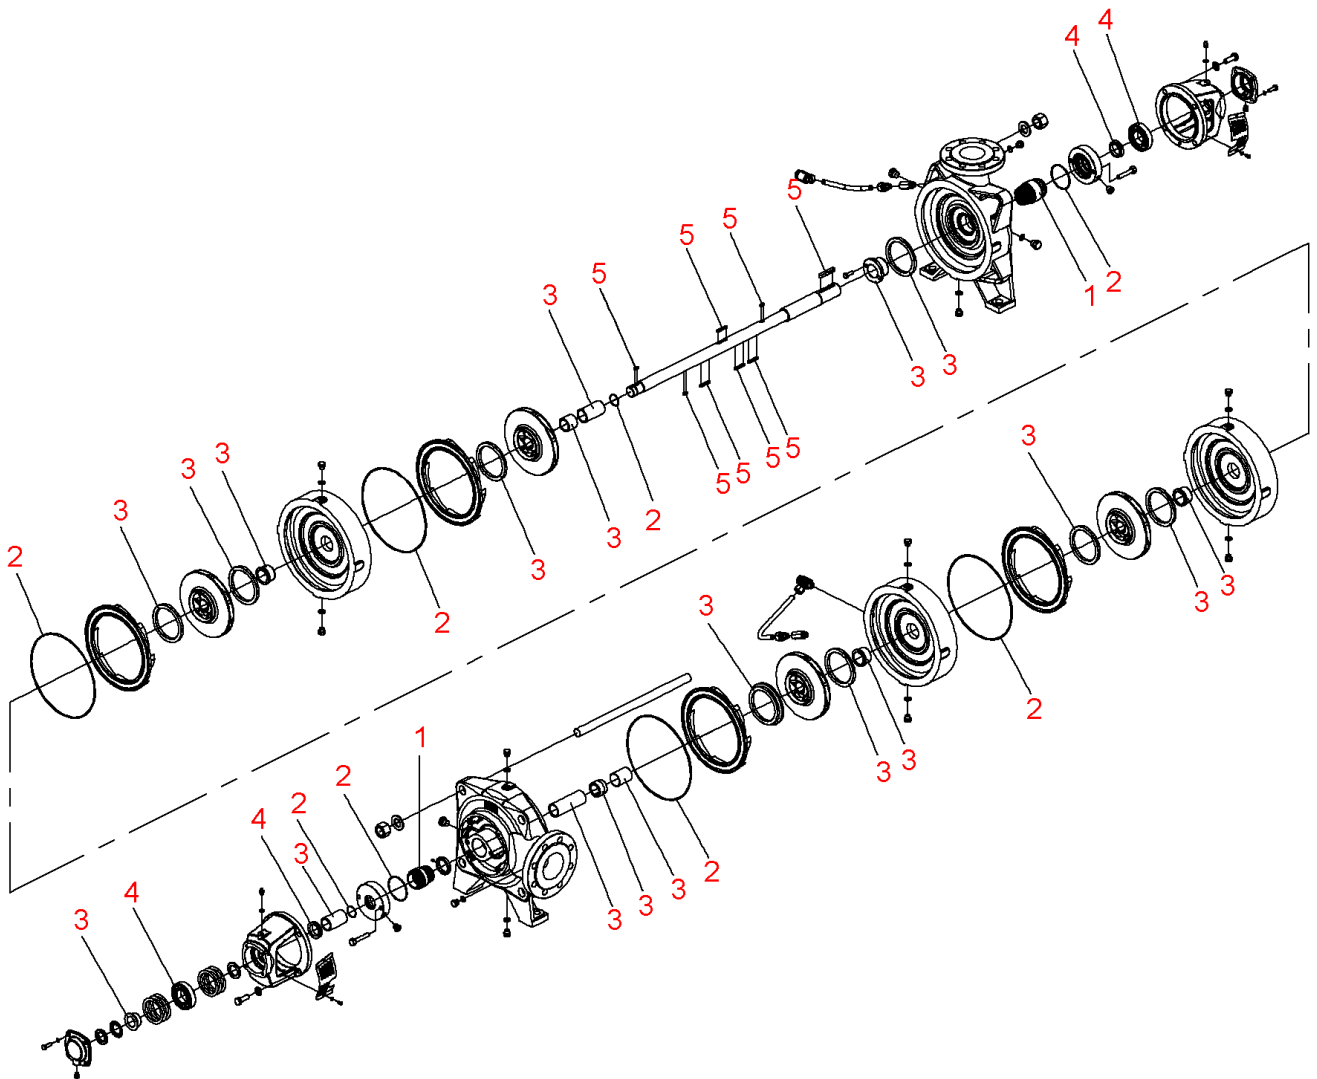

Zeox-First-H12006-132-2 (4191898)

Item	Article no.	Description	Quantity
	2168844	Motor B3 132/2/315 3~400V PTC.IE3 VP.	1
		SPARE PARTS MOTOR:ON REQUEST	1
1	4216676	Mechanical seals Zeox-H120-160 KIT	1
2	4216681	Seals Zeox-H120(160)06 KIT	1
3	4216686	Wear parts Zeox-H12006 KIT	1
4	4216692	Bearing Zeox-H120-160 KIT	1
5	4218436	Key Zeox-H120(160)06 KIT	1