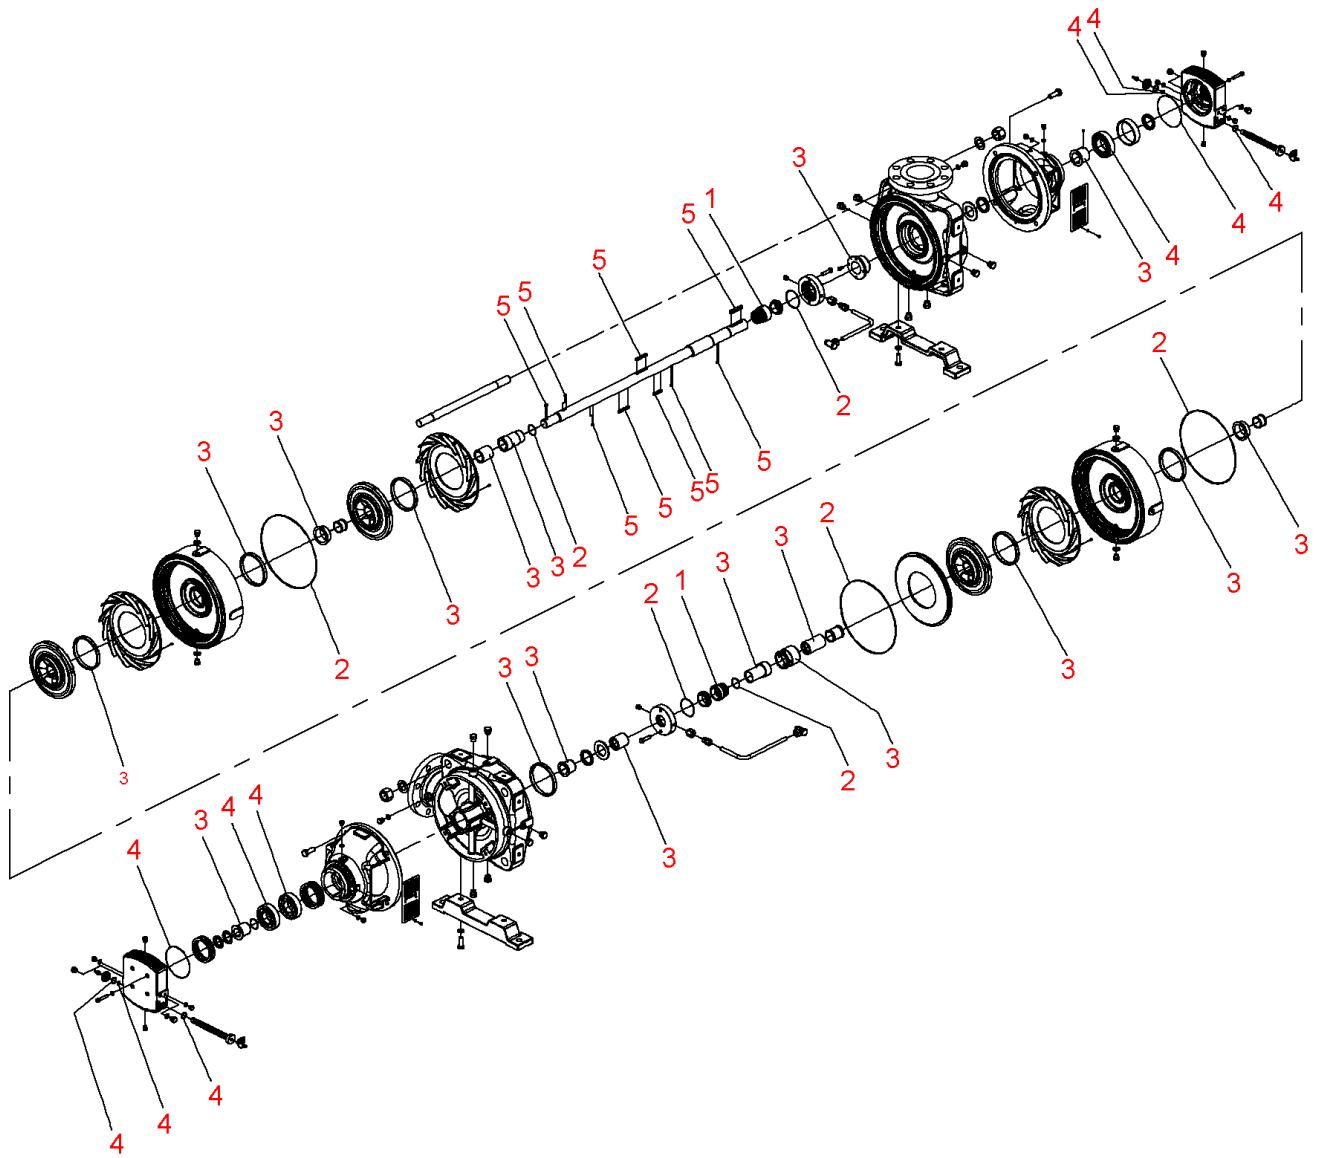

Zeox-First-H24003-315-2 (4191930)

Item	Article no.	Description	Quantity
		SPARE PARTS MOTOR:ON REQUEST	1
1	4216693	2 Mechanical seals H200(240-280) KIT	1
2	4216695	Seals Zeox-H200(240-280)03	1
3	4216696	Wear parts Zeox-H200(240-280)03	1
4	4216697	Bearing Zeox-H200(240-280) KIT	1
5	4217864	Key Zeox-H200(240-280)03 KIT	1