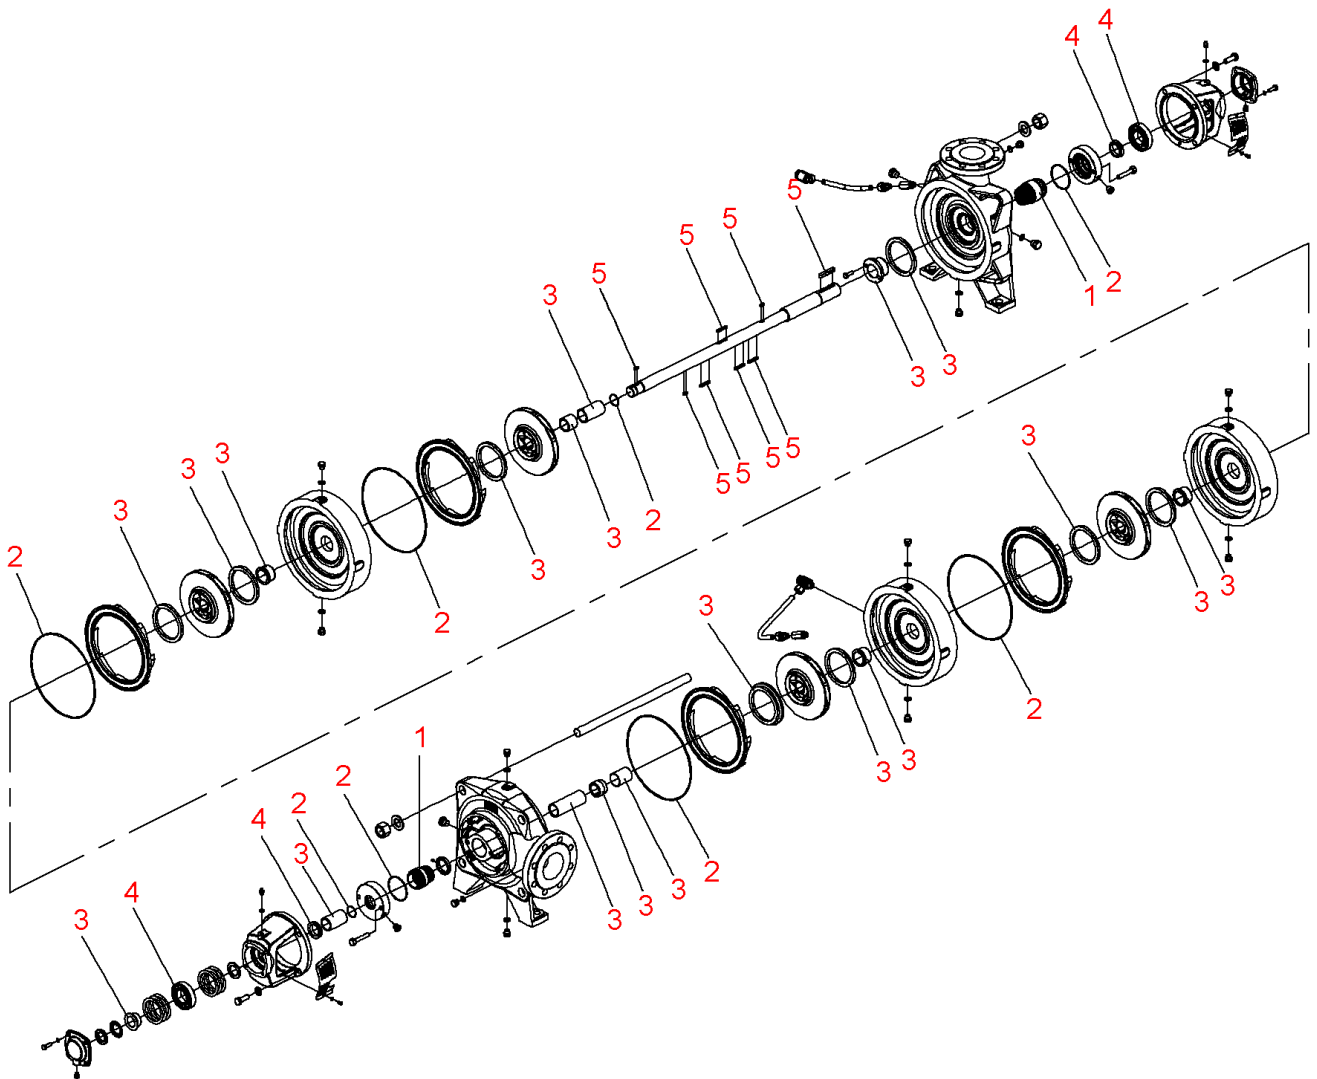

Zeox-First-H16005-200-2 (4191913)

Item	Article no.	Description	Quantity
		SPARE PARTS MOTOR:ON REQUEST	1
1	4216676	Mechanical seals Zeox-H120-160 KIT	1
2	4216680	Seals Zeox-H120(160)05 KIT	1
3	4216690	Wear parts Zeox-H16005 KIT	1
4	4216692	Bearing Zeox-H120-160 KIT	1
5	4218435	Key Zeox-H120(160)05 KIT	1