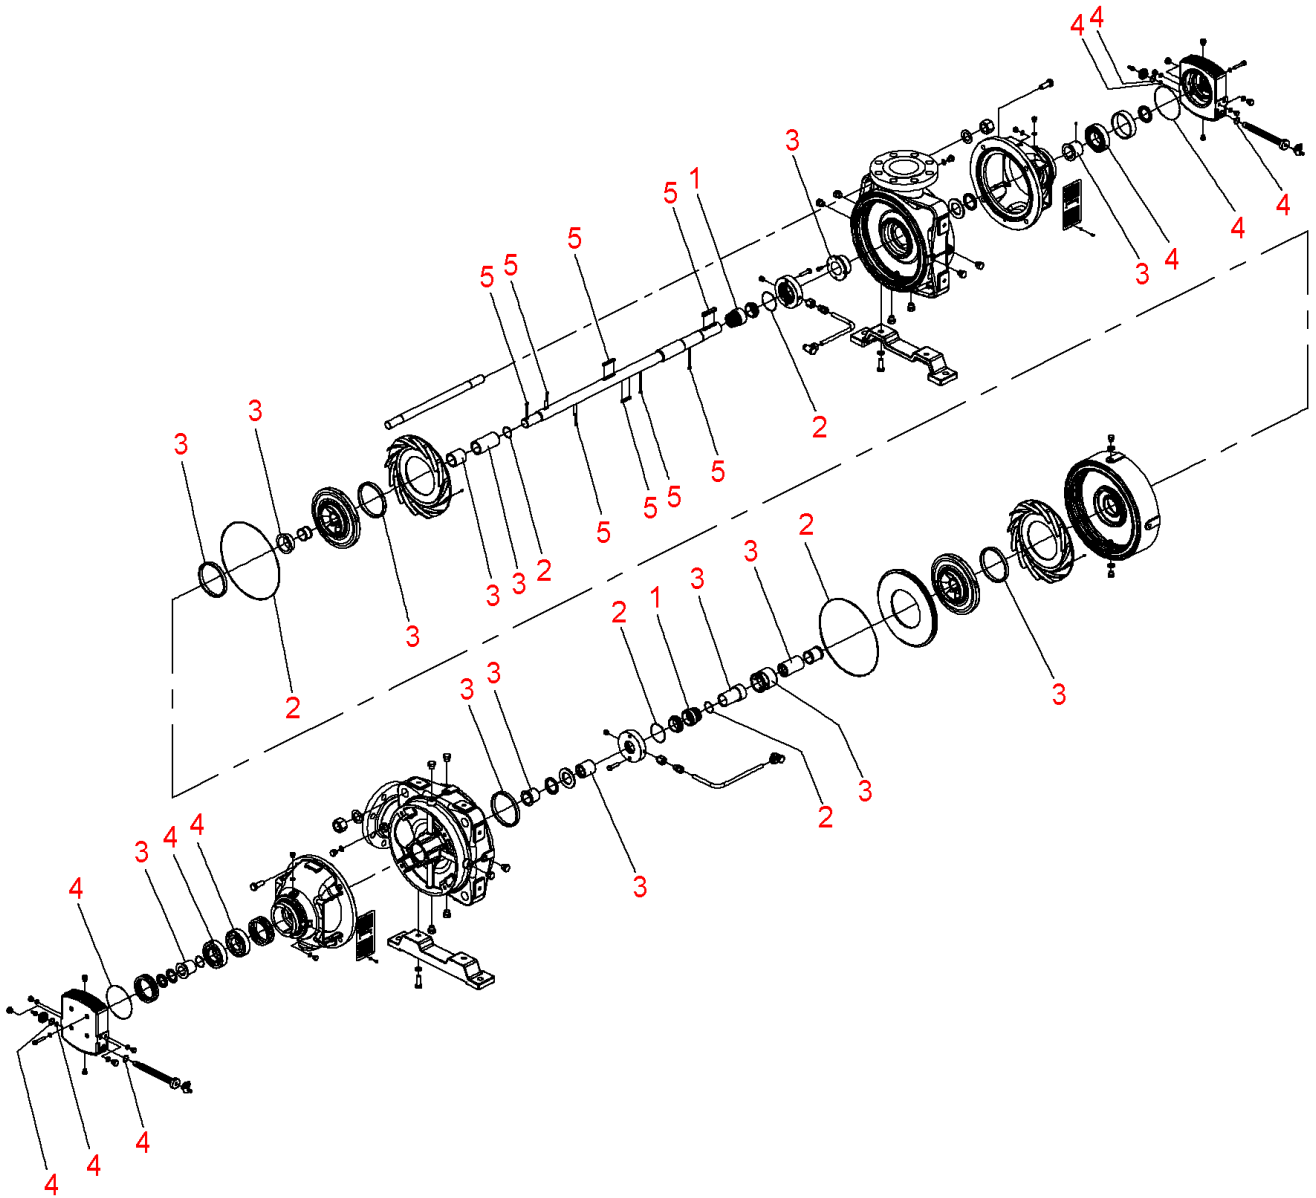

Zeox-First-H24002-132-2 (4191929)

Item	Article no.	Description	Quantity
	2168844	Motor B3 132/2/315 3~400V PTC.IE3 VP.	1
		SPARE PARTS MOTOR:ON REQUEST	1
1	4216693	2 Mechanical seals H200(240-280) KIT	1
2	4216694	Seals Zeox-H200(240-280)02	1
3	4215736	Wear parts Zeox-H200(240-280)02 KIT	1
4	4216697	Bearing Zeox-H200(240-280) KIT	1
5	4217863	Key Zeox-H200(240-280)02 KIT	1