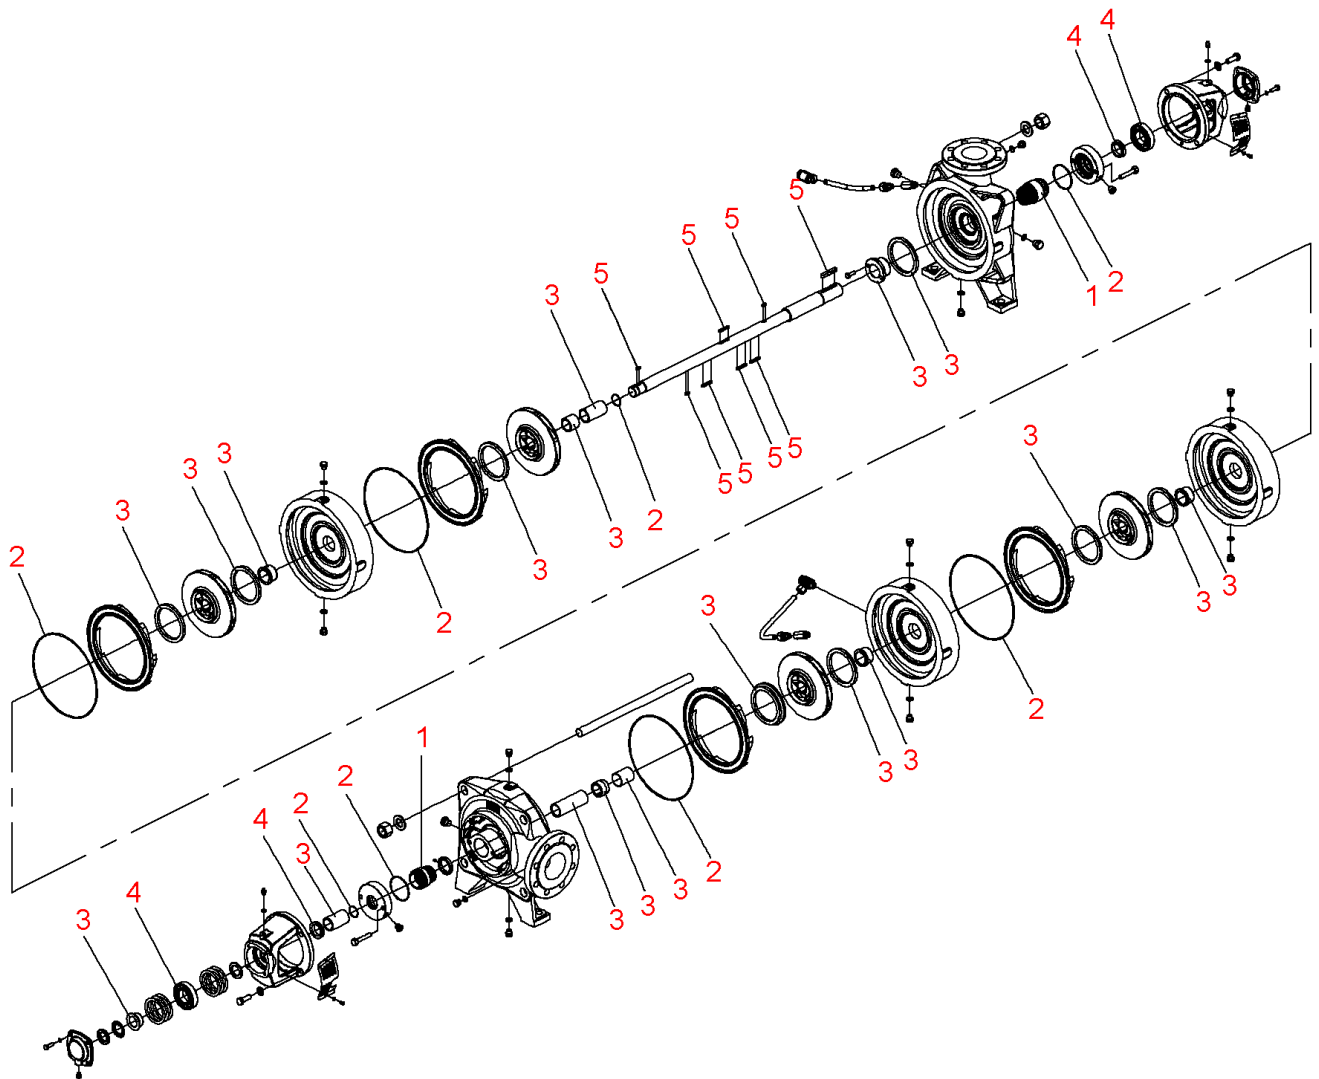

Zeox-First-H12004-110-2 (4191889)

Item	Article no.	Description	Quantity
	2162530	Motor B3 110/2/315 3~400V PTC.IE3 VP.	1
		SPARE PARTS MOTOR:ON REQUEST	1
1	4216676	Mechanical seals Zeox-H120-160 KIT	1
2	4216679	Seals Zeox-H120(160)04 KIT	1
3	4216684	Wear parts Zeox-H12004 KIT	1
4	4216692	Bearing Zeox-H120-160 KIT	1
5	4218434	Key Zeox-H120(160)04 KIT	1