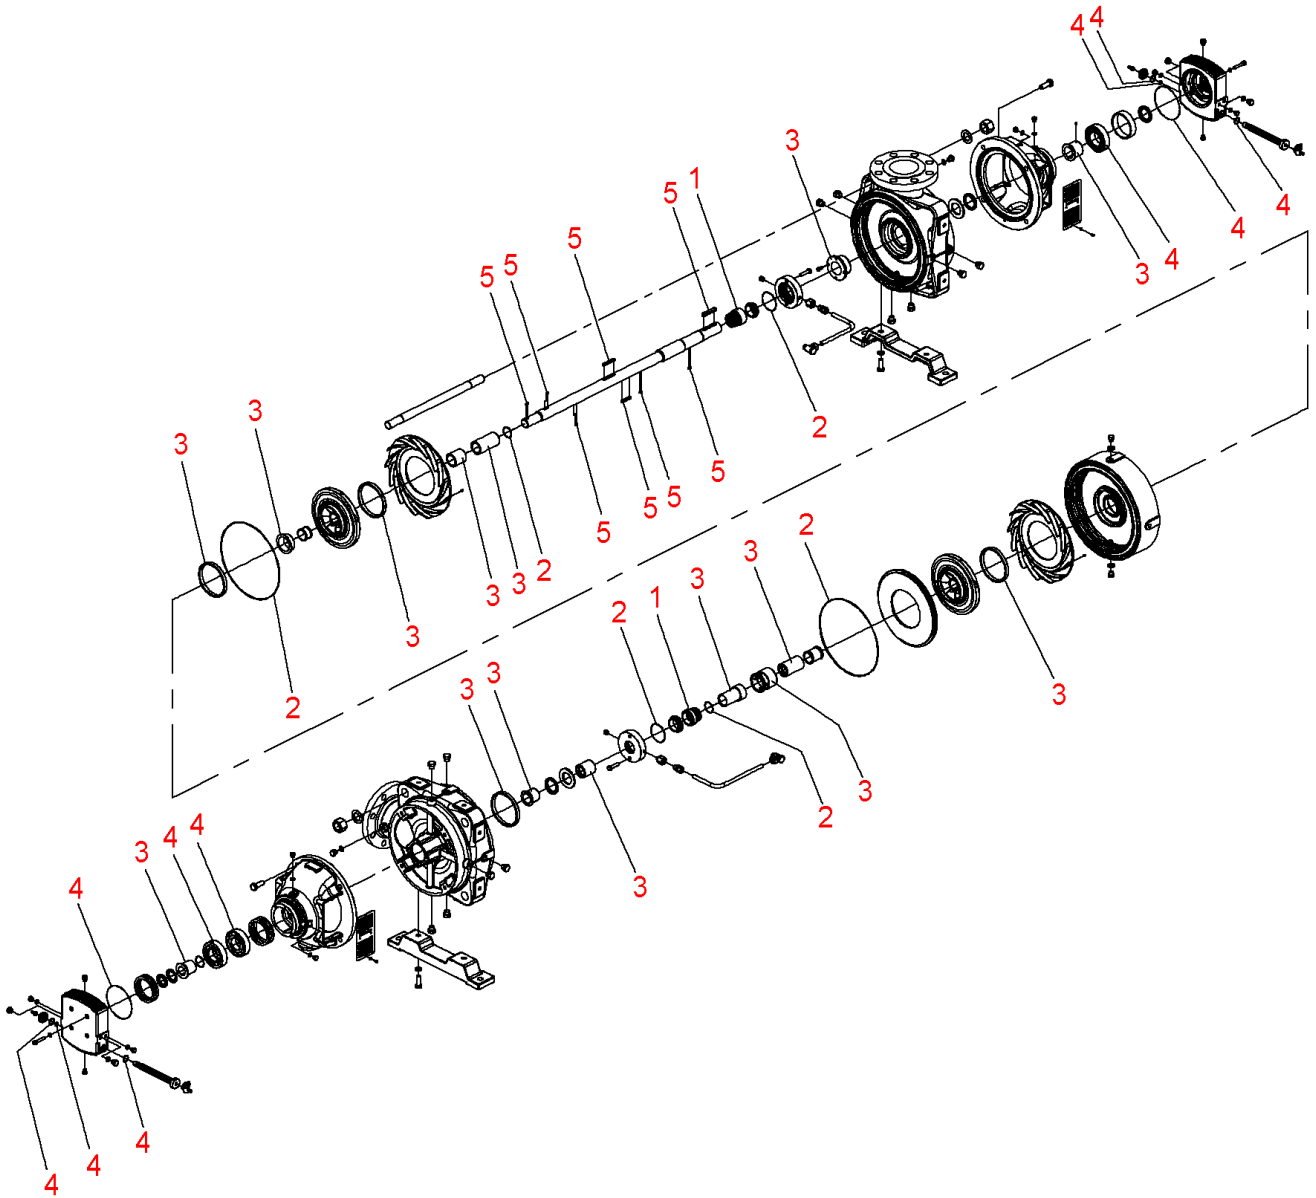

Zeox-First-H28002-160-2 (4191934)

Item	Article no.	Description	Quantity
		SPARE PARTS MOTOR:ON REQUEST	1
1	4216693	2 Mechanical seals H200(240-280) KIT	1
2	4216694	Seals Zeox-H200(240-280)02	1
3	4215736	Wear parts Zeox-H200(240-280)02 KIT	1
4	4216697	Bearing Zeox-H200(240-280) KIT	1
5	4217863	Key Zeox-H200(240-280)02 KIT	1