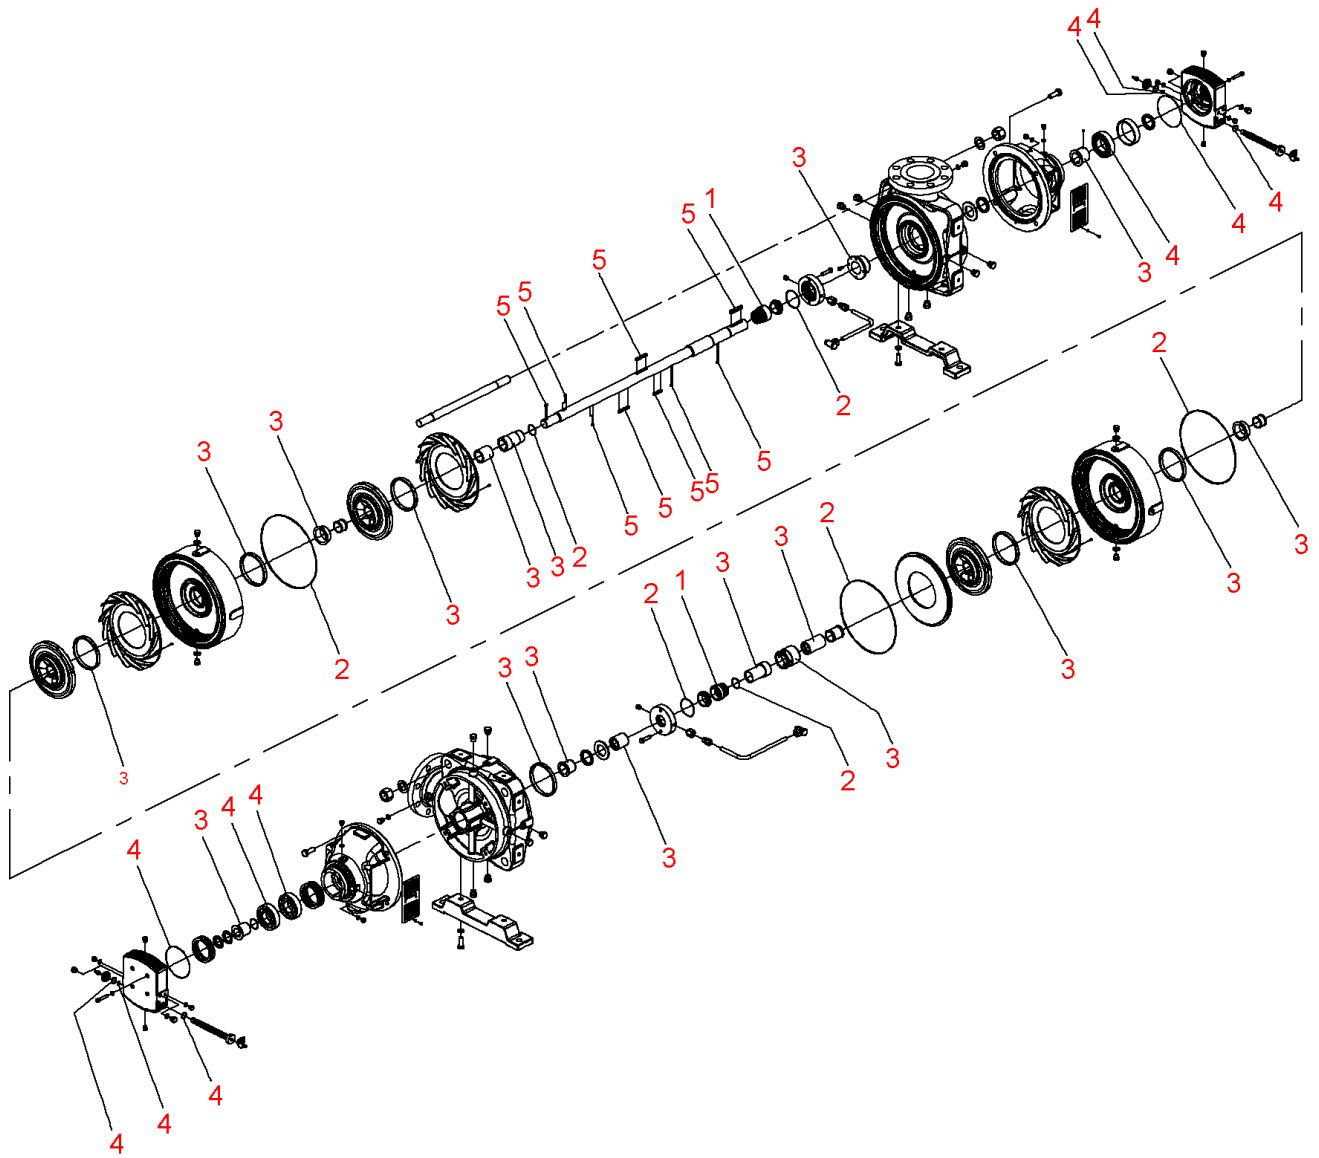

Zeox-First-H20003-250-2 (4191924)

Item	Article no.	Description	Quantity
		SPARE PARTS MOTOR:ON REQUEST	1
1	4216693	2 Mechanical seals H200(240-280) KIT	1
2	4216695	Seals Zeox-H200(240-280)03	1
3	4216696	Wear parts Zeox-H200(240-280)03	1
4	4216697	Bearing Zeox-H200(240-280) KIT	1
5	4217864	Key Zeox-H200(240-280)03 KIT	1