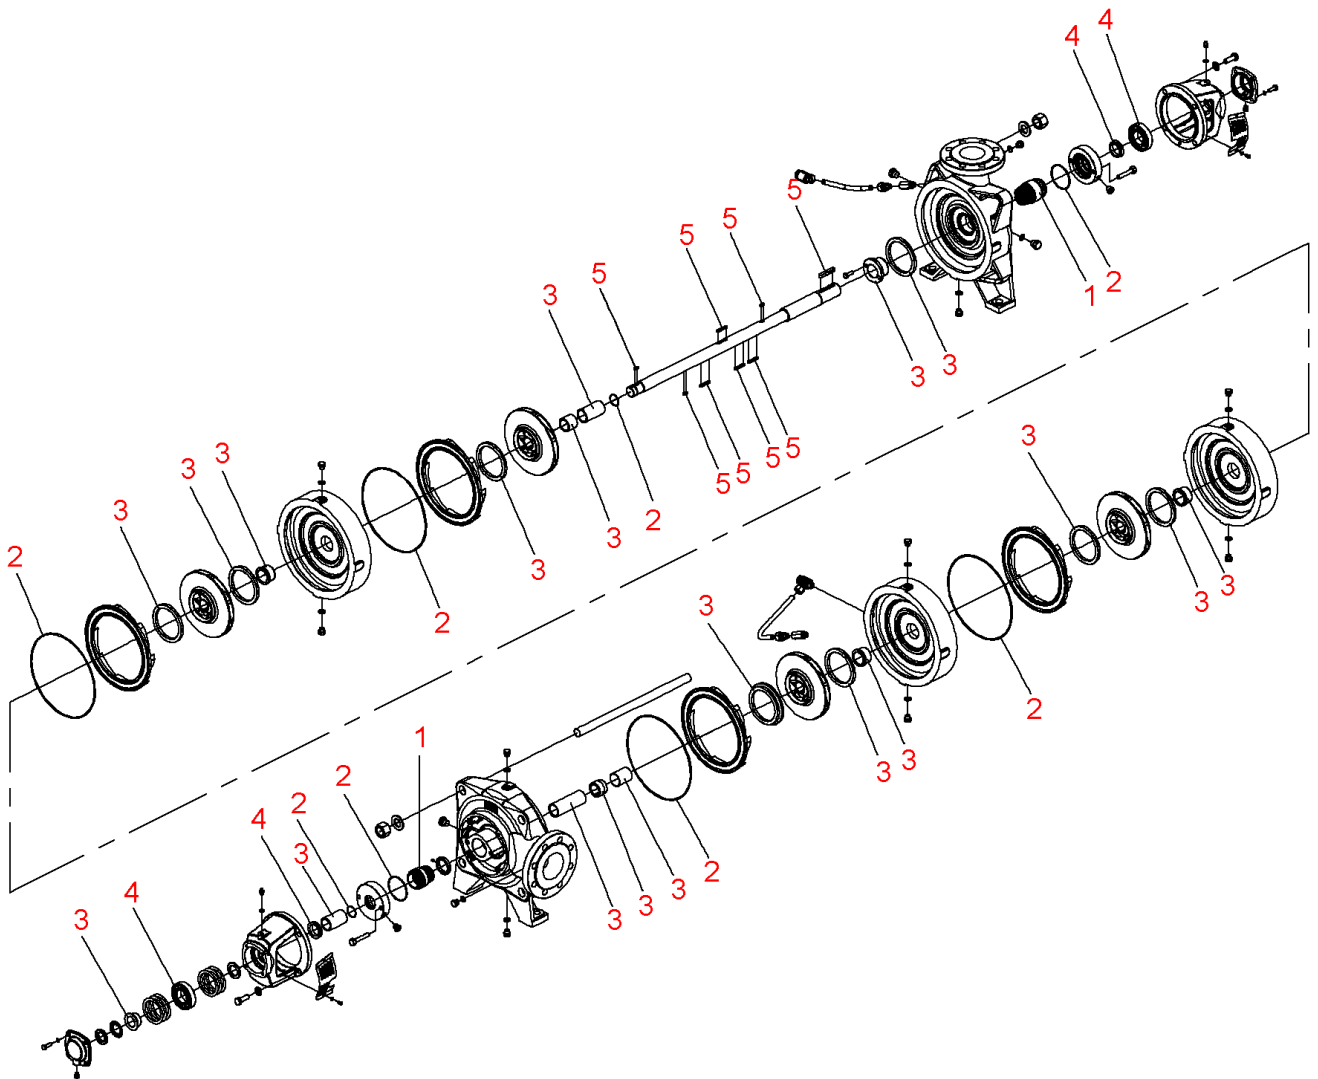

Zeox-First-H12006-160-2 (4191897)

Item	Article no.	Description	Quantity
		SPARE PARTS MOTOR:ON REQUEST	1
1	4216676	Mechanical seals Zeox-H120-160 KIT	1
2	4216681	Seals Zeox-H120(160)06 KIT	1
3	4216686	Wear parts Zeox-H12006 KIT	1
4	4216692	Bearing Zeox-H120-160 KIT	1
5	4218436	Key Zeox-H120(160)06 KIT	1