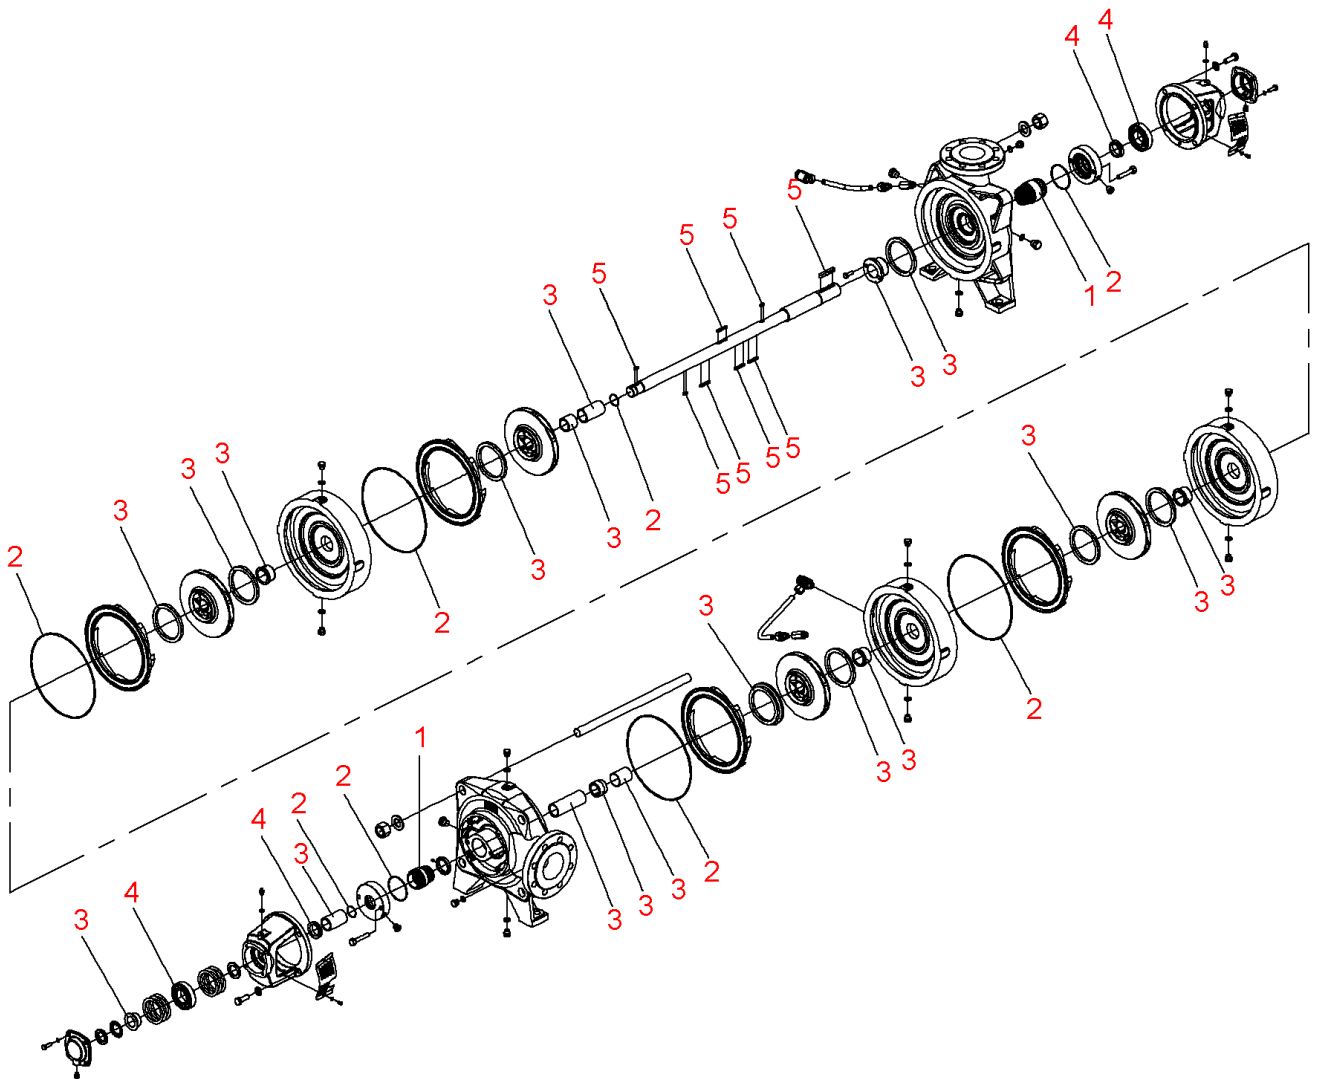

Zeox-First-H16005-132-2 (4191915)

Item	Article no.	Description	Quantity
	2168844	Motor B3 132/2/315 3~400V PTC.IE3 VP.	1
		SPARE PARTS MOTOR:ON REQUEST	1
1	4216676	Mechanical seals Zeox-H120-160 KIT	1
2	4216680	Seals Zeox-H120(160)05 KIT	1
3	4216690	Wear parts Zeox-H16005 KIT	1
4	4216692	Bearing Zeox-H120-160 KIT	1
5	4218435	Key Zeox-H120(160)05 KIT	1