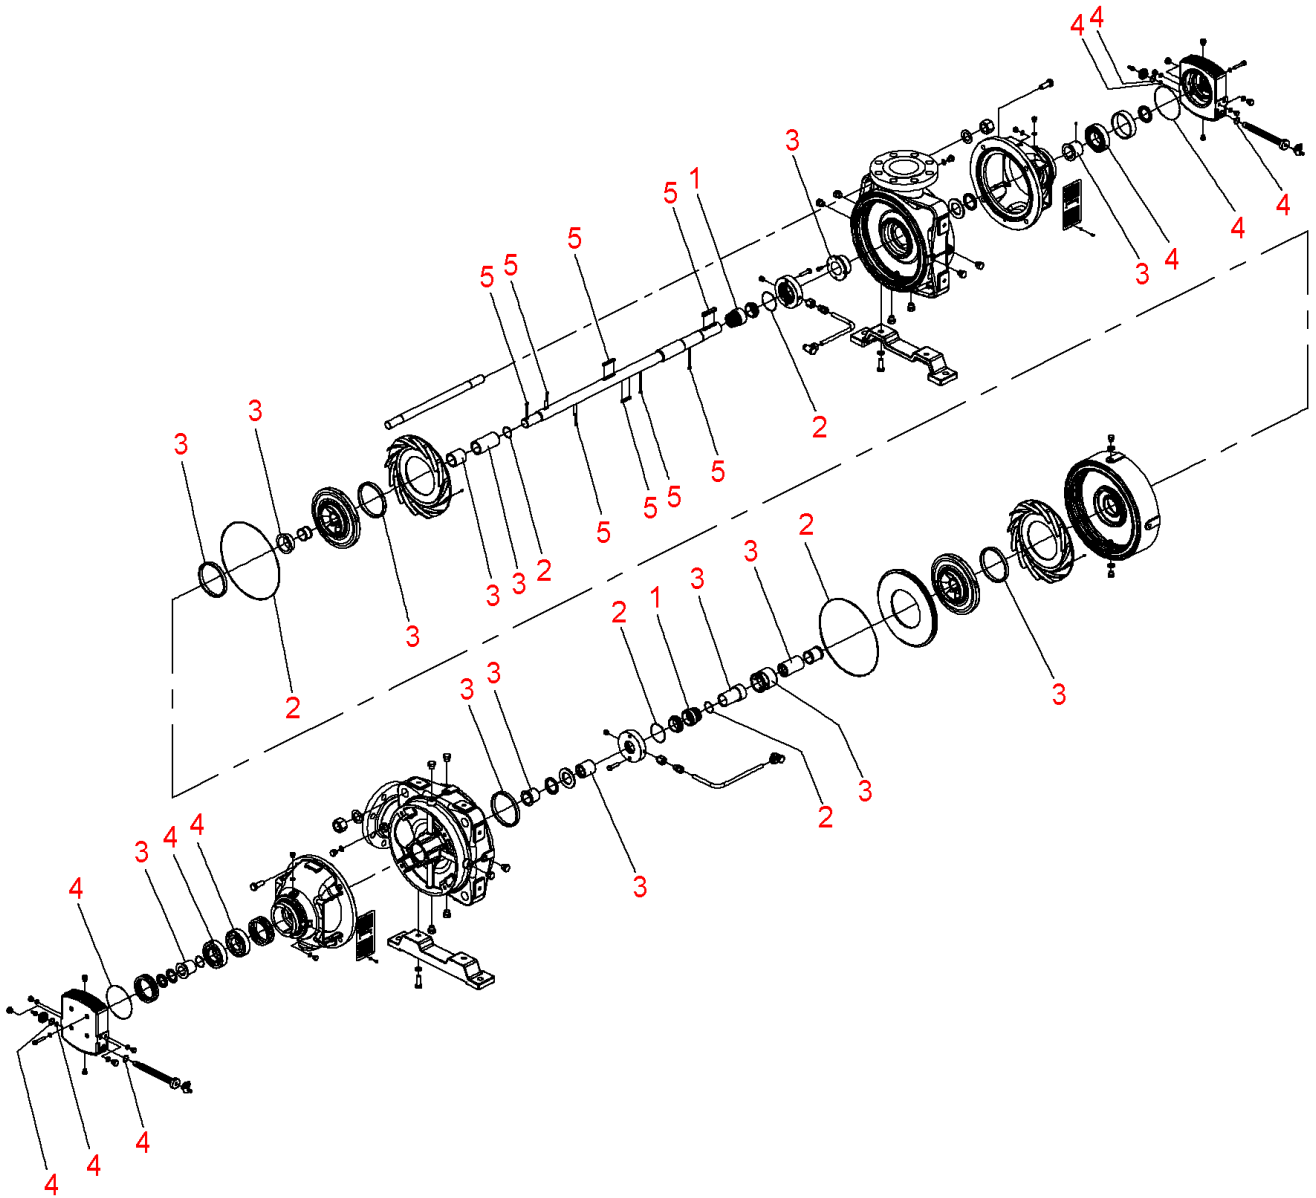

Zeox-First-H28002-200-2 (4191933)

Item	Article no.	Description	Quantity
		SPARE PARTS MOTOR:ON REQUEST	1
1	4216693	2 Mechanical seals H200(240-280) KIT	1
2	4216694	Seals Zeox-H200(240-280)02	1
3	4215736	Wear parts Zeox-H200(240-280)02 KIT	1
4	4216697	Bearing Zeox-H200(240-280) KIT	1
5	4217863	Key Zeox-H200(240-280)02 KIT	1