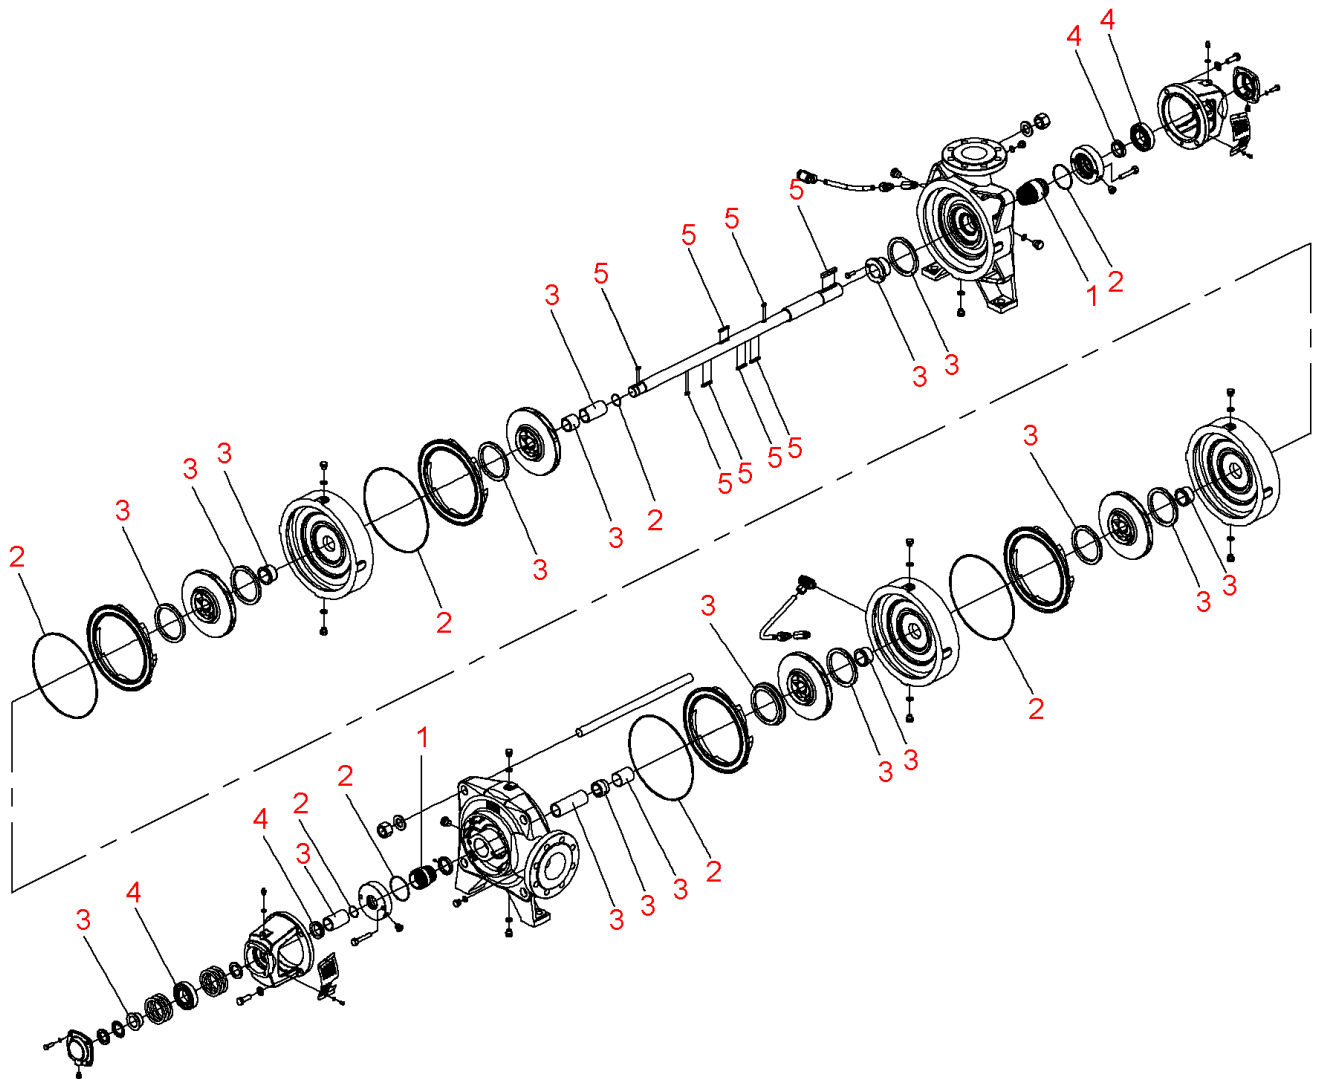

Zeox-First-H12003-110-2 (4191884)

Item	Article no.	Description	Quantity
	2162530	Motor B3 110/2/315 3~400V PTC.IE3 VP.	1
		SPARE PARTS MOTOR:ON REQUEST	1
1	4216676	Mechanical seals Zeox-H120-160 KIT	1
2	4216678	Seals Zeox-H120(160)03 KIT	1
3	4216683	Wear parts Zeox-H12003 KIT	1
4	4216692	Bearing Zeox-H120-160 KIT	1
5	4218433	Key Zeox-H120(160)03 KIT	1