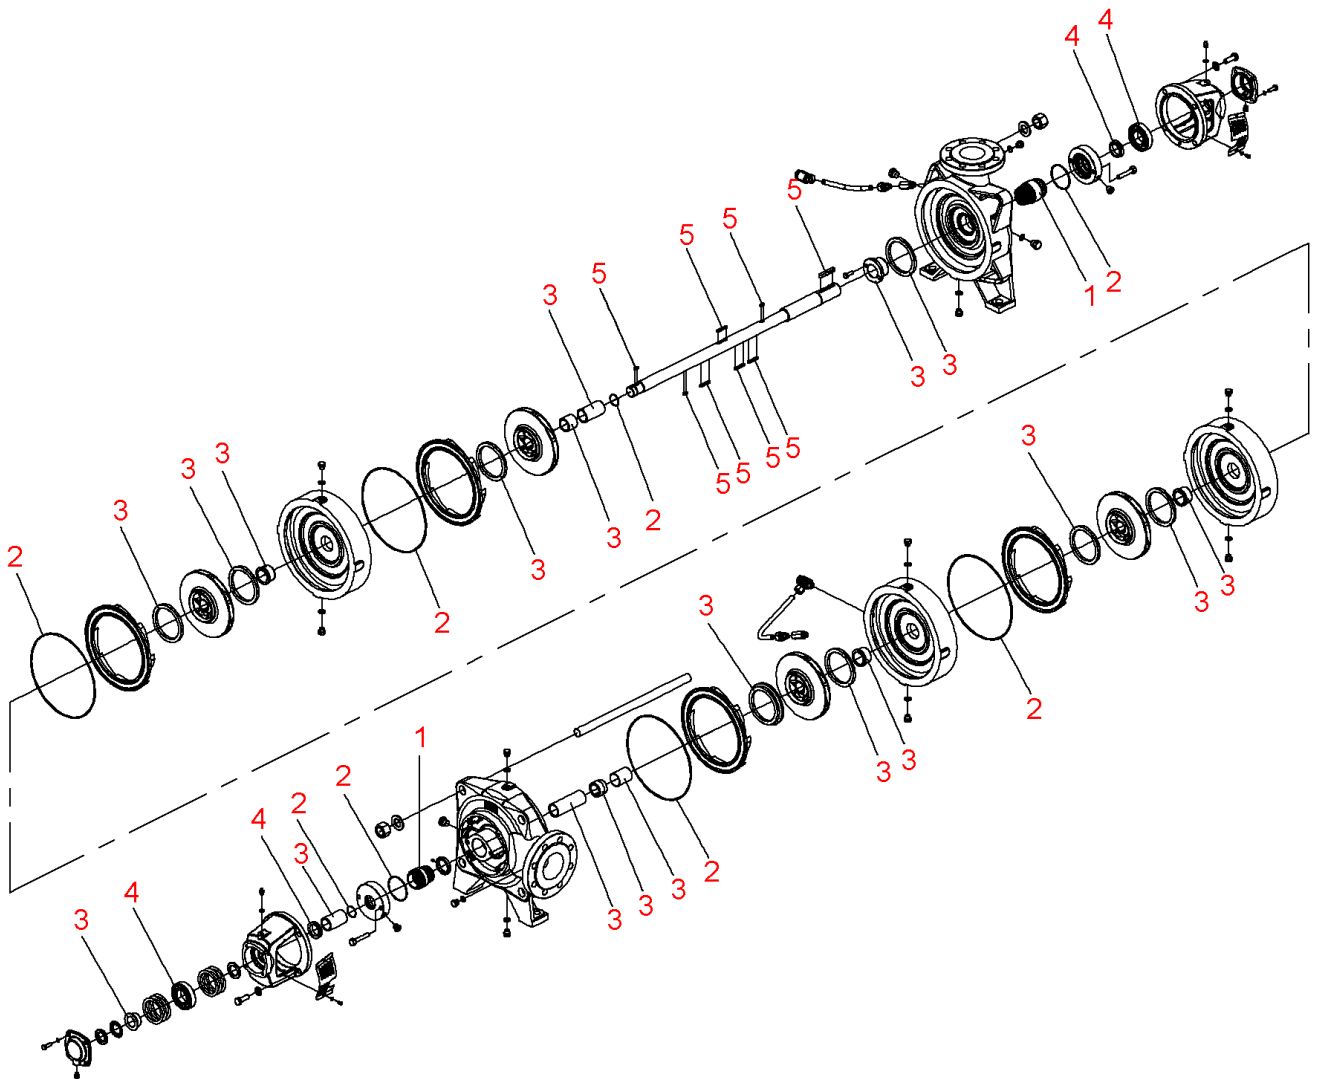

Zeox-First-H16003-160-2 (4191903)

Item	Article no.	Description	Quantity
		SPARE PARTS MOTOR:ON REQUEST	1
1	4216676	Mechanical seals Zeox-H120-160 KIT	1
2	4216678	Seals Zeox-H120(160)03 KIT	1
3	4216688	Wear parts Zeox-H16003 KIT	1
4	4216692	Bearing Zeox-H120-160 KIT	1
5	4218433	Key Zeox-H120(160)03 KIT	1