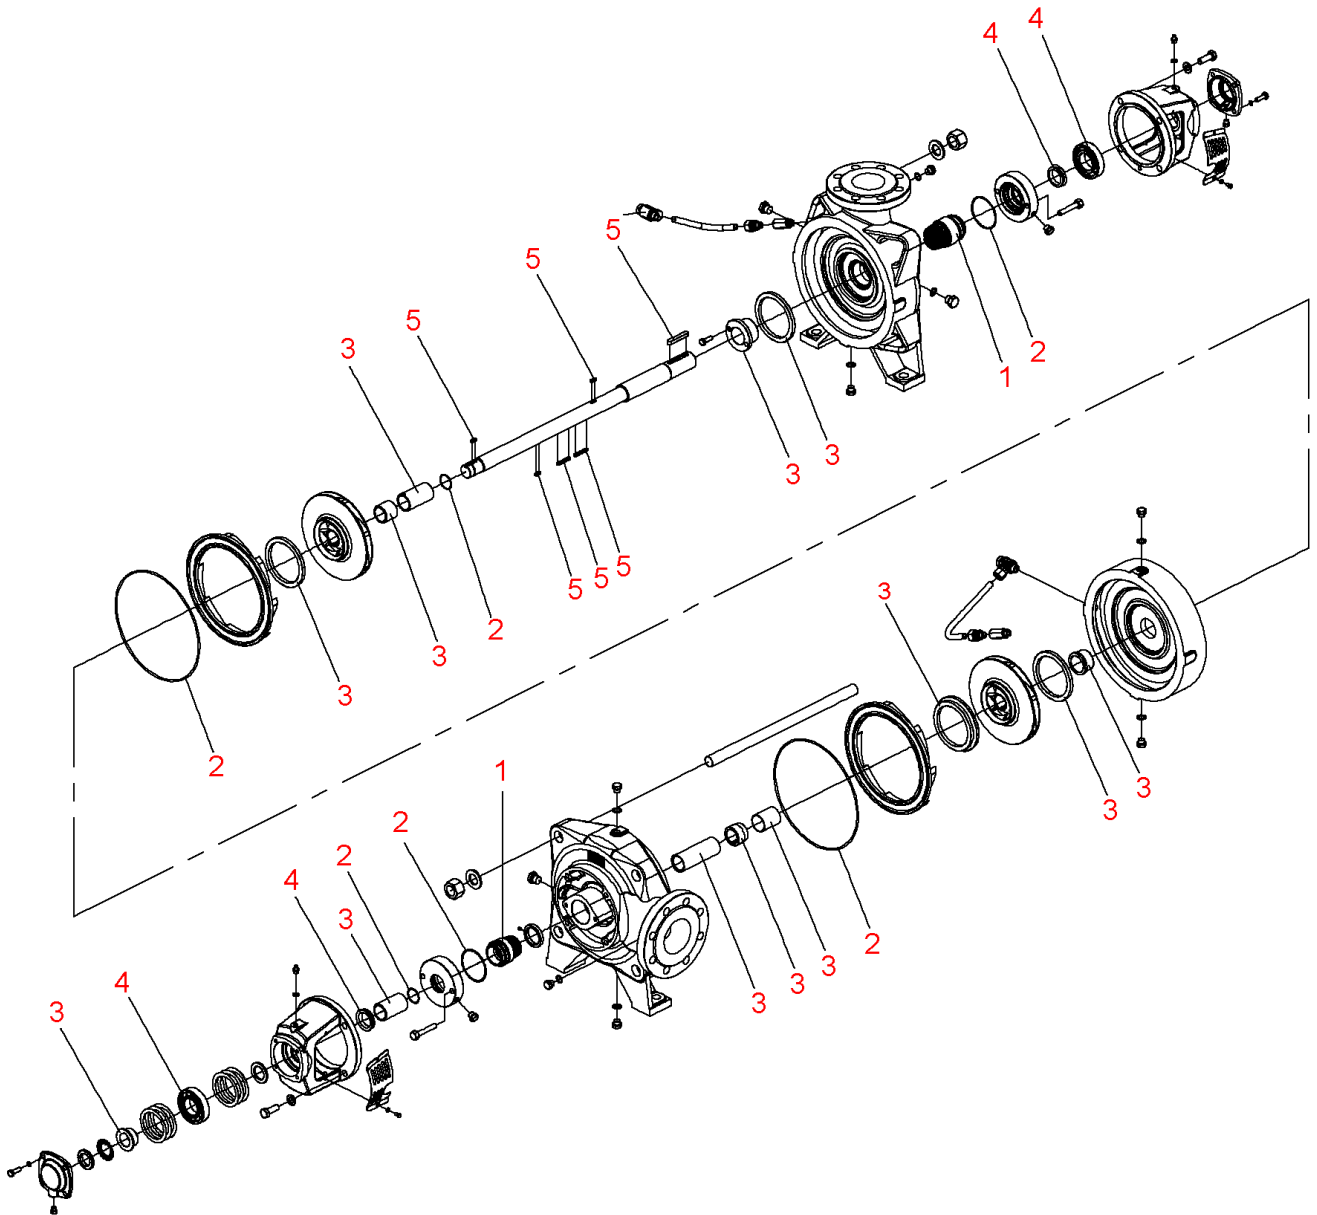

Zeox-First-H12002-75-2 (4191881)

Item	Article no.	Description	Quantity
	2162526	Motor B3 75/2/280 3~400V PTC.IE3 VP.	1
		SPARE PARTS MOTOR:ON REQUEST	1
1	4216676	Mechanical seals Zeox-H120-160 KIT	1
2	4216677	Seals Zeox-H120(160)02 KIT	1
3	4216682	Wear parts Zeox-H12002 KIT	1
4	4216692	Bearing Zeox-H120-160 KIT	1
5	4218424	Key Zeox-H120(160)02 KIT	1