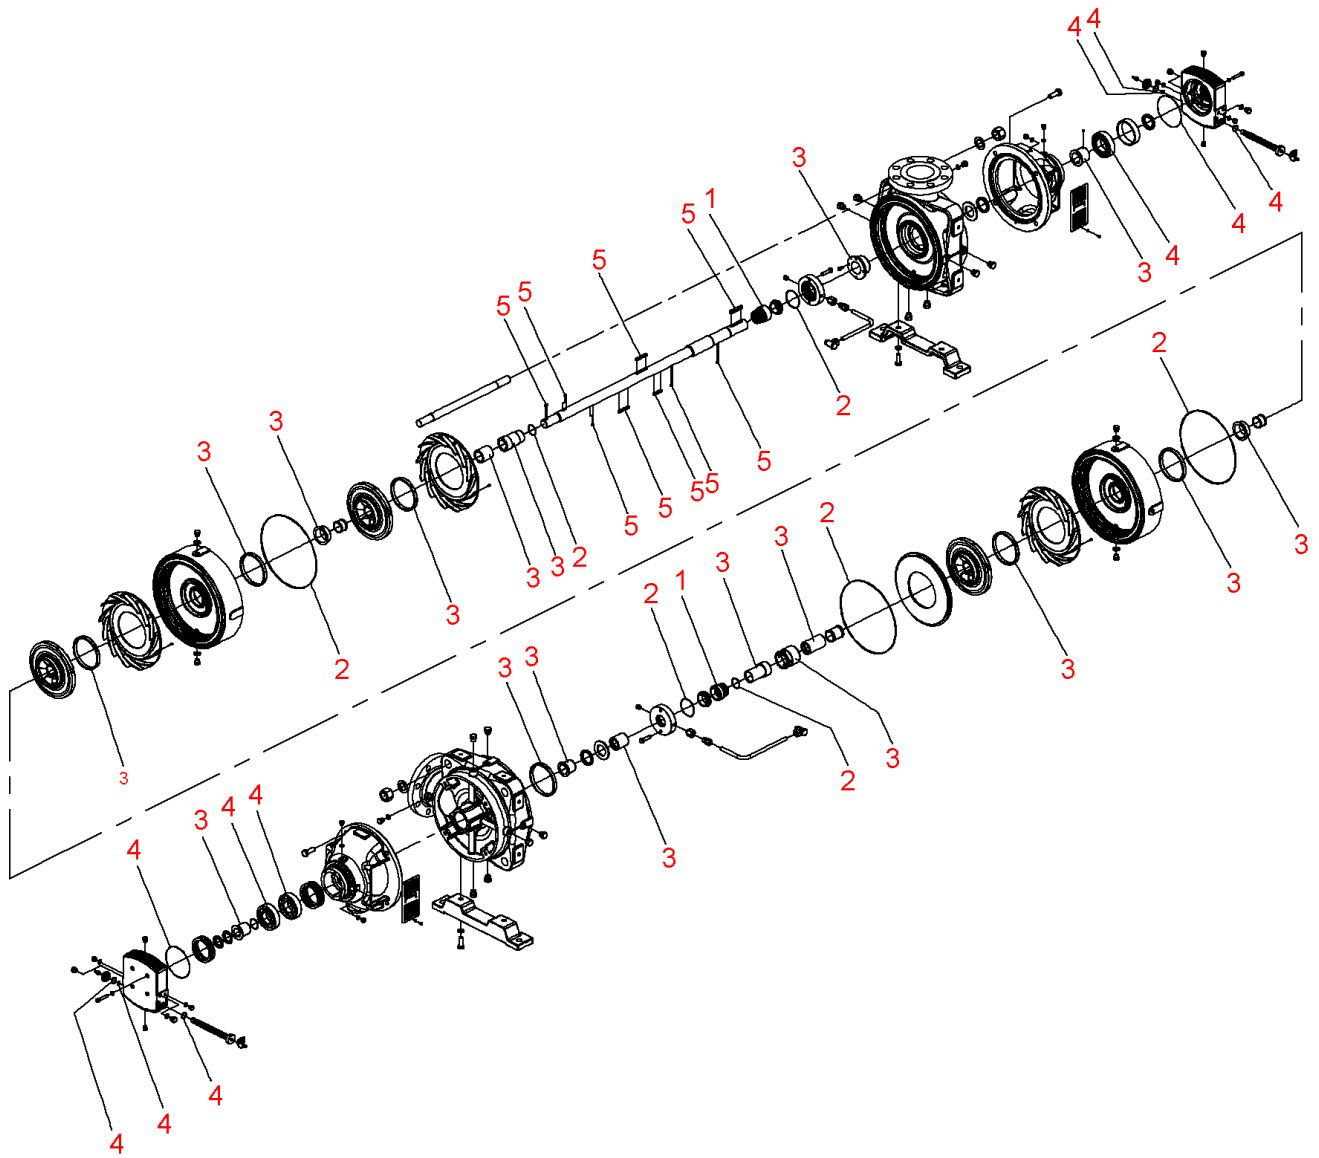

Zeox-First-H28003-315-2 (4191936)

Item	Article no.	Description	Quantity
		SPARE PARTS MOTOR:ON REQUEST	1
1	4216693	2 Mechanical seals H200(240-280) KIT	1
2	4216695	Seals Zeox-H200(240-280)03	1
3	4216696	Wear parts Zeox-H200(240-280)03	1
4	4216697	Bearing Zeox-H200(240-280) KIT	1
5	4217864	Key Zeox-H200(240-280)03 KIT	1