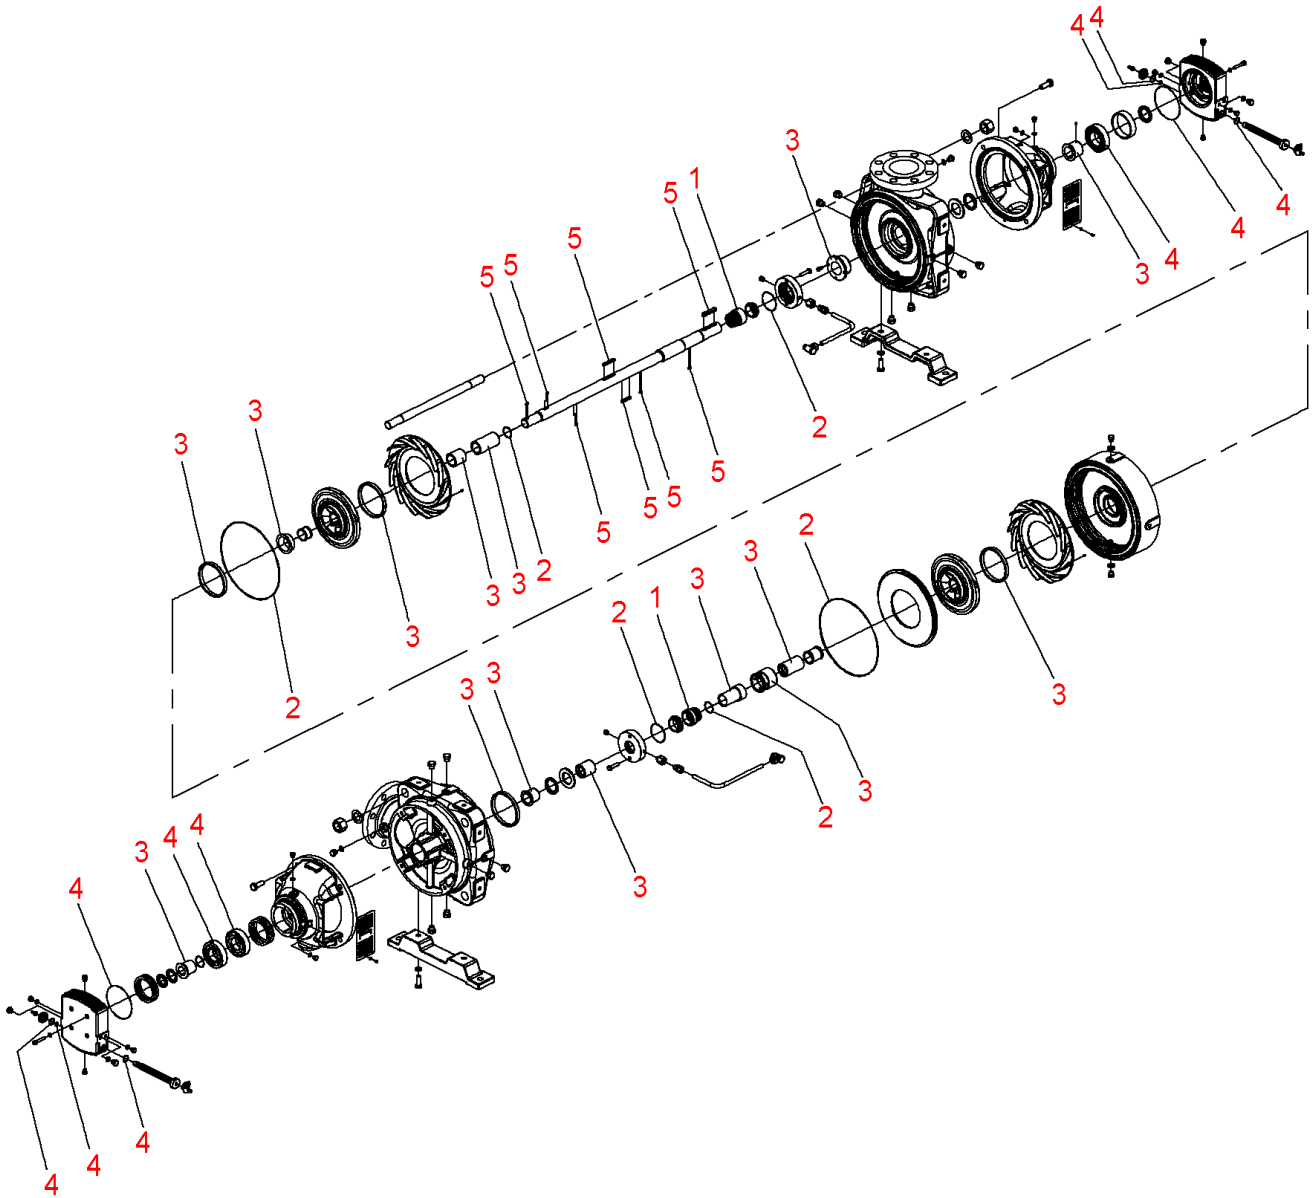

Zeox-First-H28002-132-2 (4191935)

Item	Article no.	Description	Quantity
	2168844	Motor B3 132/2/315 3~400V PTC.IE3 VP.	1
		SPARE PARTS MOTOR:ON REQUEST	1
1	4216693	2 Mechanical seals H200(240-280) KIT	1
2	4216694	Seals Zeox-H200(240-280)02	1
3	4215736	Wear parts Zeox-H200(240-280)02 KIT	1
4	4216697	Bearing Zeox-H200(240-280) KIT	1
5	4217863	Key Zeox-H200(240-280)02 KIT	1