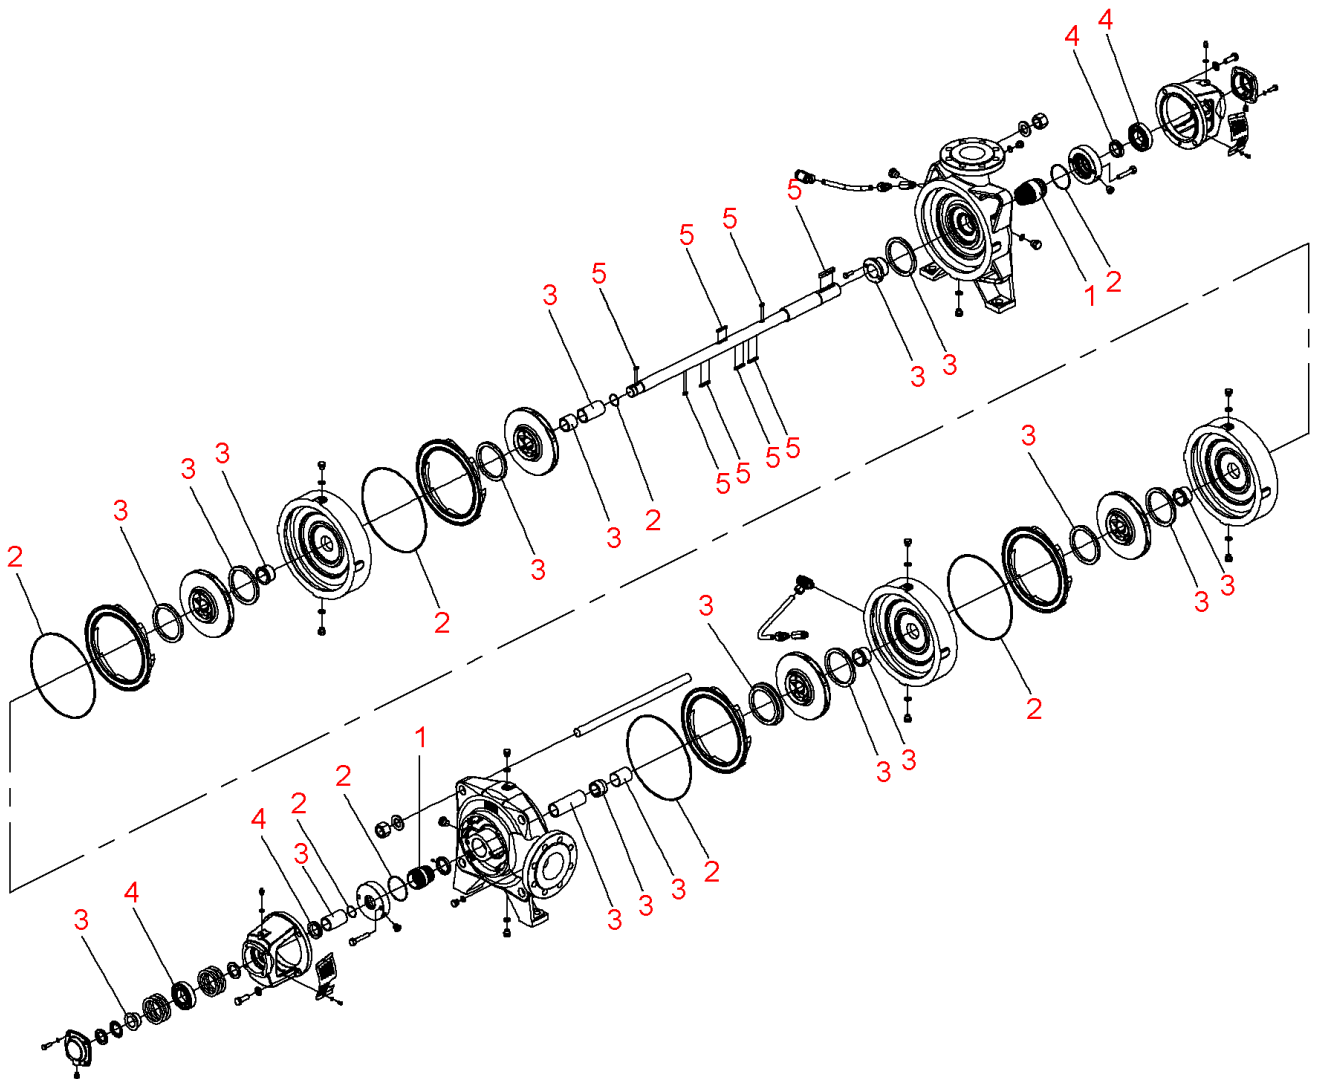

Zeox-First-H12006-200-2 (4191896)

Item	Article no.	Description	Quantity
		SPARE PARTS MOTOR:ON REQUEST	1
1	4216676	Mechanical seals Zeox-H120-160 KIT	1
2	4216681	Seals Zeox-H120(160)06 KIT	1
3	4216686	Wear parts Zeox-H12006 KIT	1
4	4216692	Bearing Zeox-H120-160 KIT	1
5	4218436	Key Zeox-H120(160)06 KIT	1