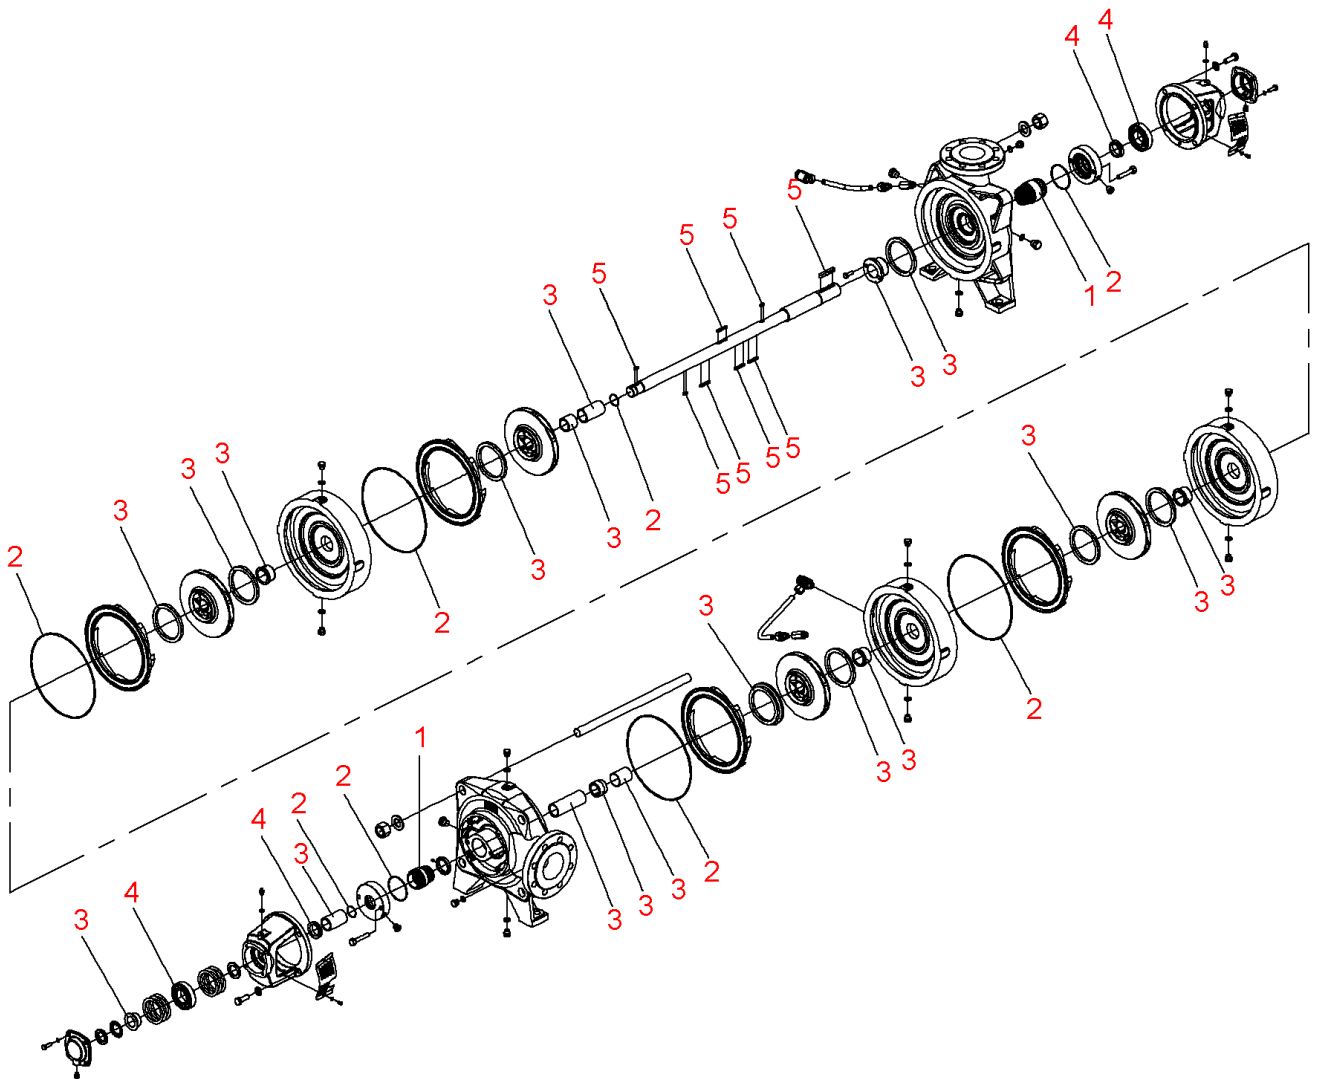

Zeox-First-H12005-200-2 (4191891)

Item	Article no.	Description	Quantity
		SPARE PARTS MOTOR:ON REQUEST	1
1	4216676	Mechanical seals Zeox-H120-160 KIT	1
2	4216680	Seals Zeox-H120(160)05 KIT	1
3	4216685	Wear parts Zeox-H12005 KIT	1
4	4216692	Bearing Zeox-H120-160 KIT	1
5	4218435	Key Zeox-H120(160)05 KIT	1