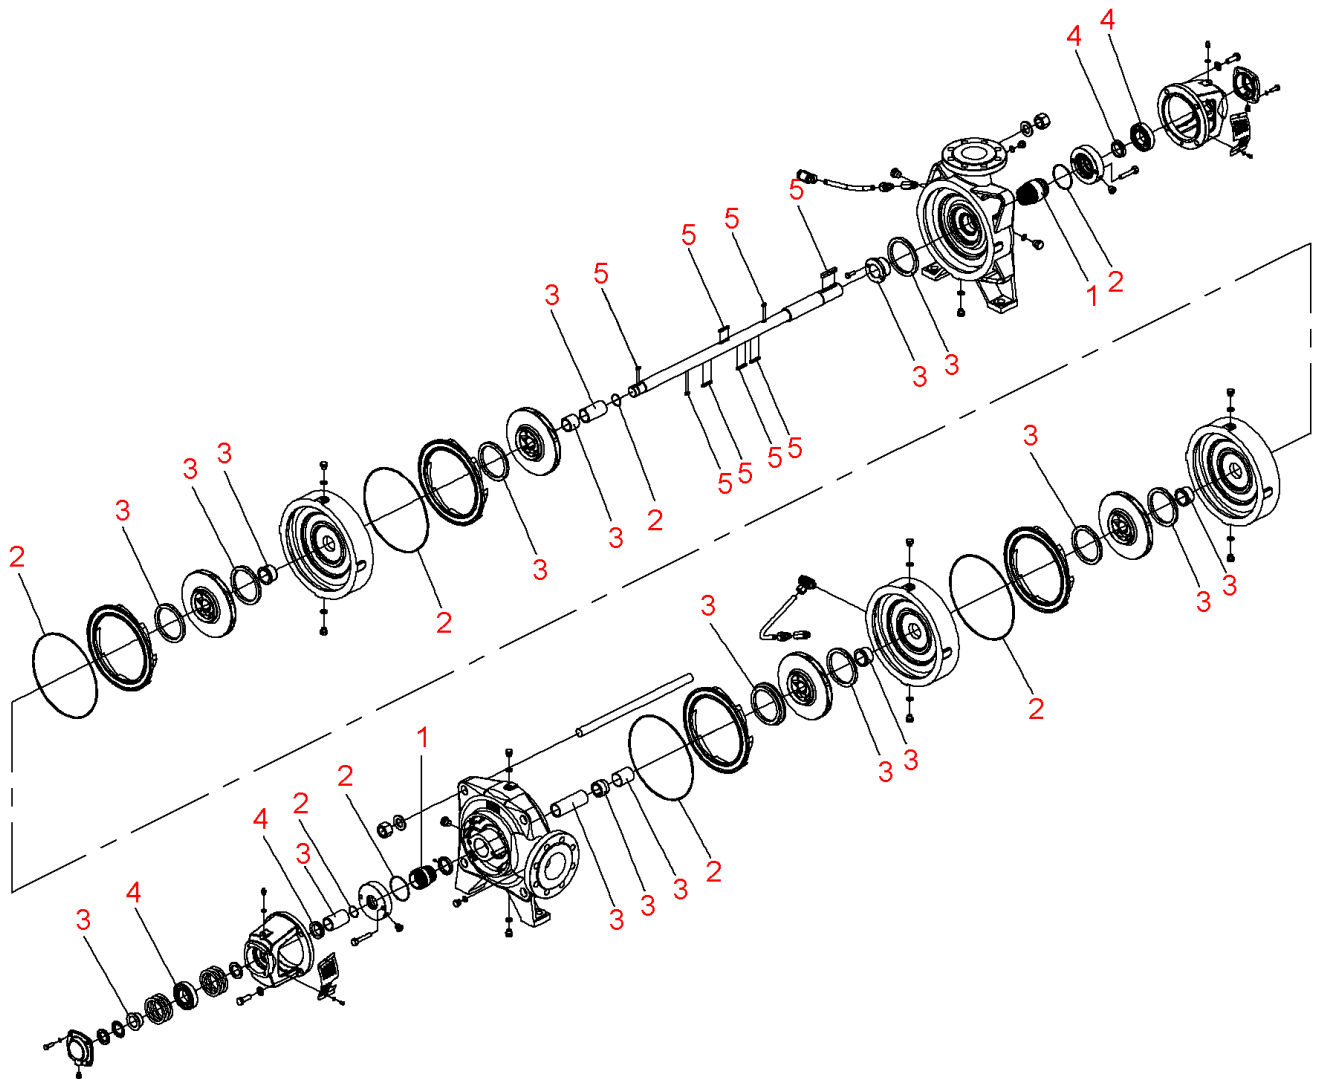

Zeox-First-H12005-160-2 (4191892)

Item	Article no.	Description	Quantity
		SPARE PARTS MOTOR:ON REQUEST	1
1	4216676	Mechanical seals Zeox-H120-160 KIT	1
2	4216680	Seals Zeox-H120(160)05 KIT	1
3	4216685	Wear parts Zeox-H12005 KIT	1
4	4216692	Bearing Zeox-H120-160 KIT	1
5	4218435	Key Zeox-H120(160)05 KIT	1