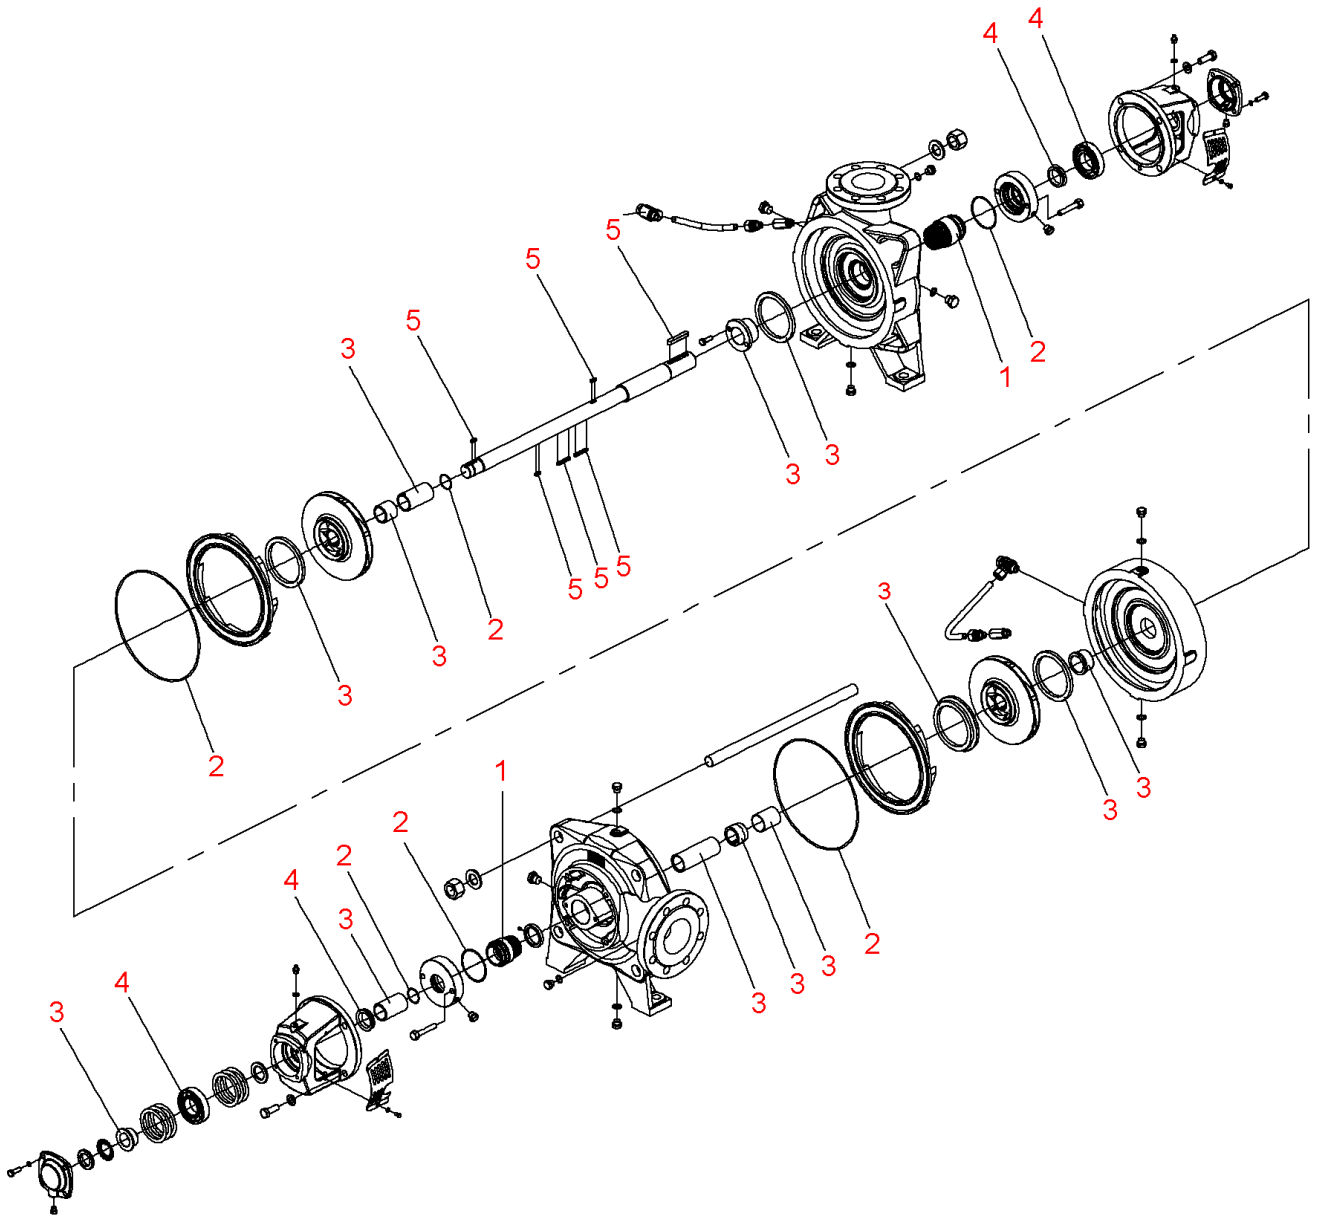

Zeox-First-H16002-110-2 (4191899)

Item	Article no.	Description	Quantity
	2162530	Motor B3 110/2/315 3~400V PTC.IE3 VP.	1
		SPARE PARTS MOTOR:ON REQUEST	1
1	4216676	Mechanical seals Zeox-H120-160 KIT	1
2	4216677	Seals Zeox-H120(160)02 KIT	1
3	4216687	Wear parts Zeox-H16002 KIT	1
4	4216692	Bearing Zeox-H120-160 KIT	1
5	4218424	Key Zeox-H120(160)02 KIT	1