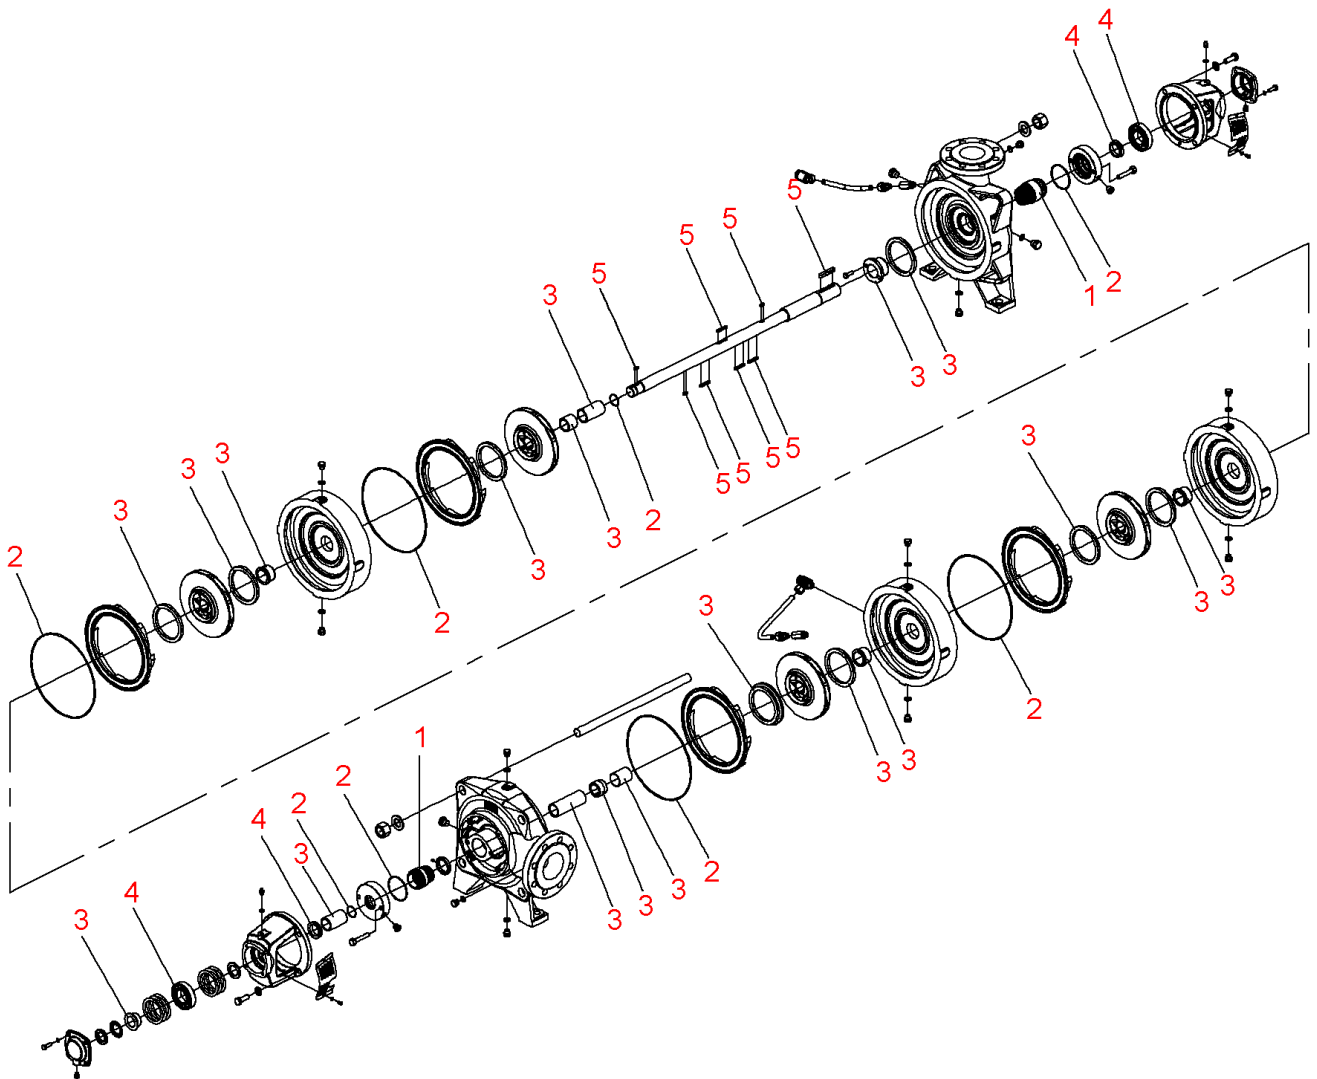

Zeox-First-H16004-160-2 (4191909)

Item	Article no.	Description	Quantity
		SPARE PARTS MOTOR:ON REQUEST	1
1	4216676	Mechanical seals Zeox-H120-160 KIT	1
2	4216679	Seals Zeox-H120(160)04 KIT	1
3	4216689	Wear parts Zeox-H16004 KIT	1
4	4216692	Bearing Zeox-H120-160 KIT	1
5	4218434	Key Zeox-H120(160)04 KIT	1