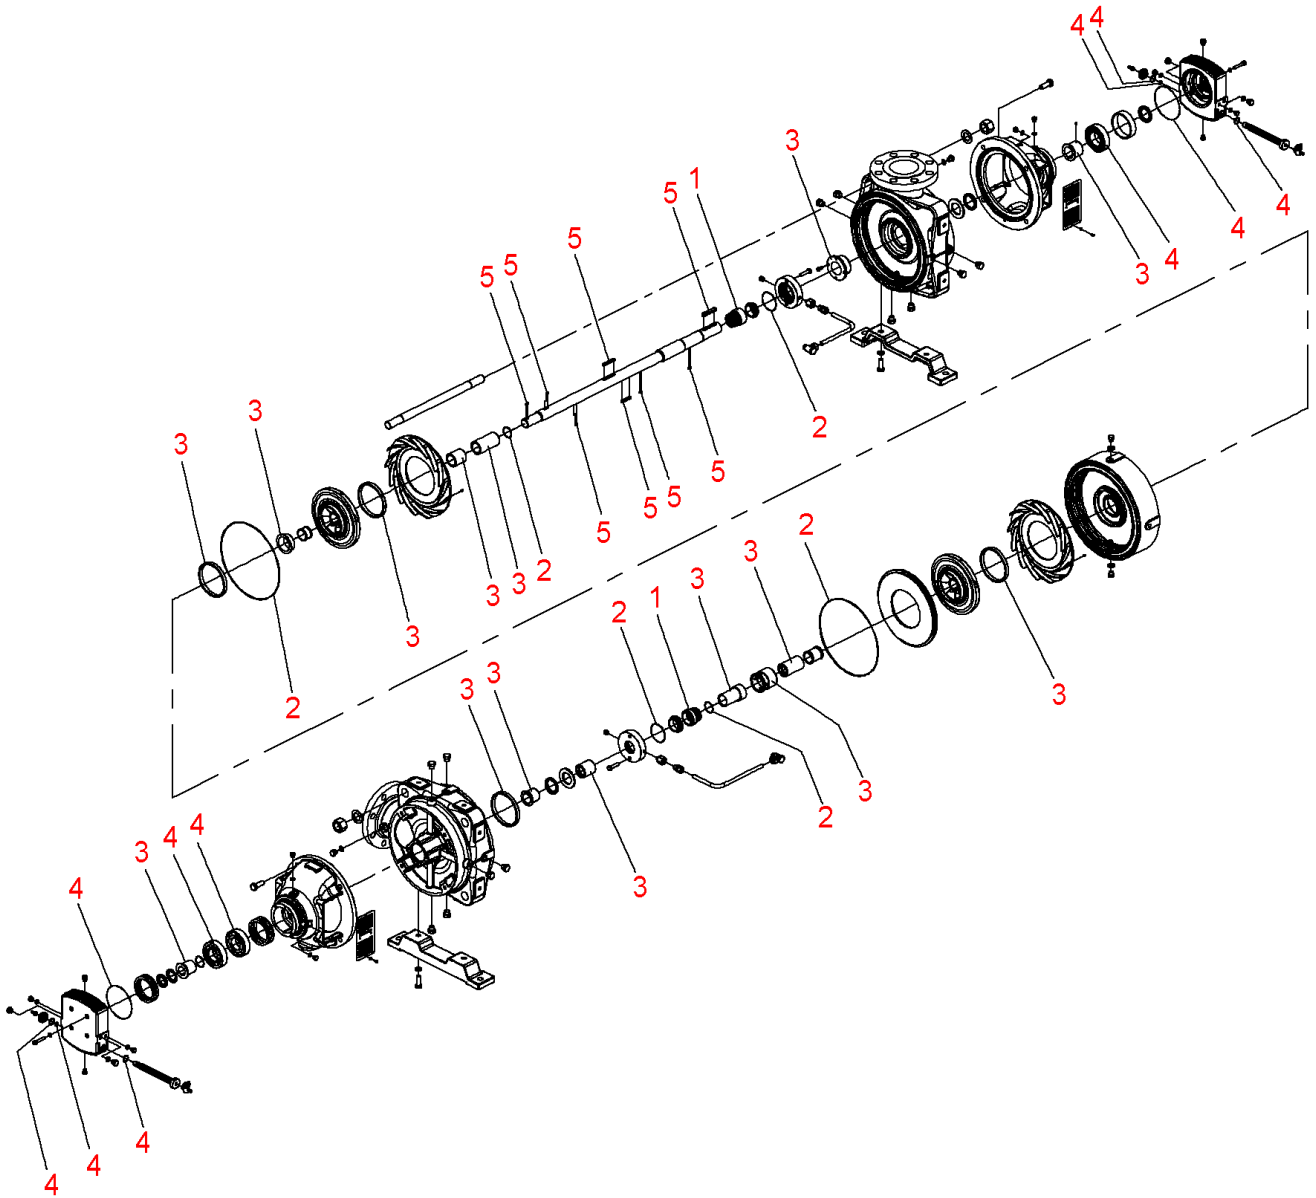

Zeox-First-H20002-160-2 (4191920)

Item	Article no.	Description	Quantity
		SPARE PARTS MOTOR:ON REQUEST	1
1	4216693	2 Mechanical seals H200(240-280) KIT	1
2	4216694	Seals Zeox-H200(240-280)02	1
3	4215736	Wear parts Zeox-H200(240-280)02 KIT	1
4	4216697	Bearing Zeox-H200(240-280) KIT	1
5	4217863	Key Zeox-H200(240-280)02 KIT	1