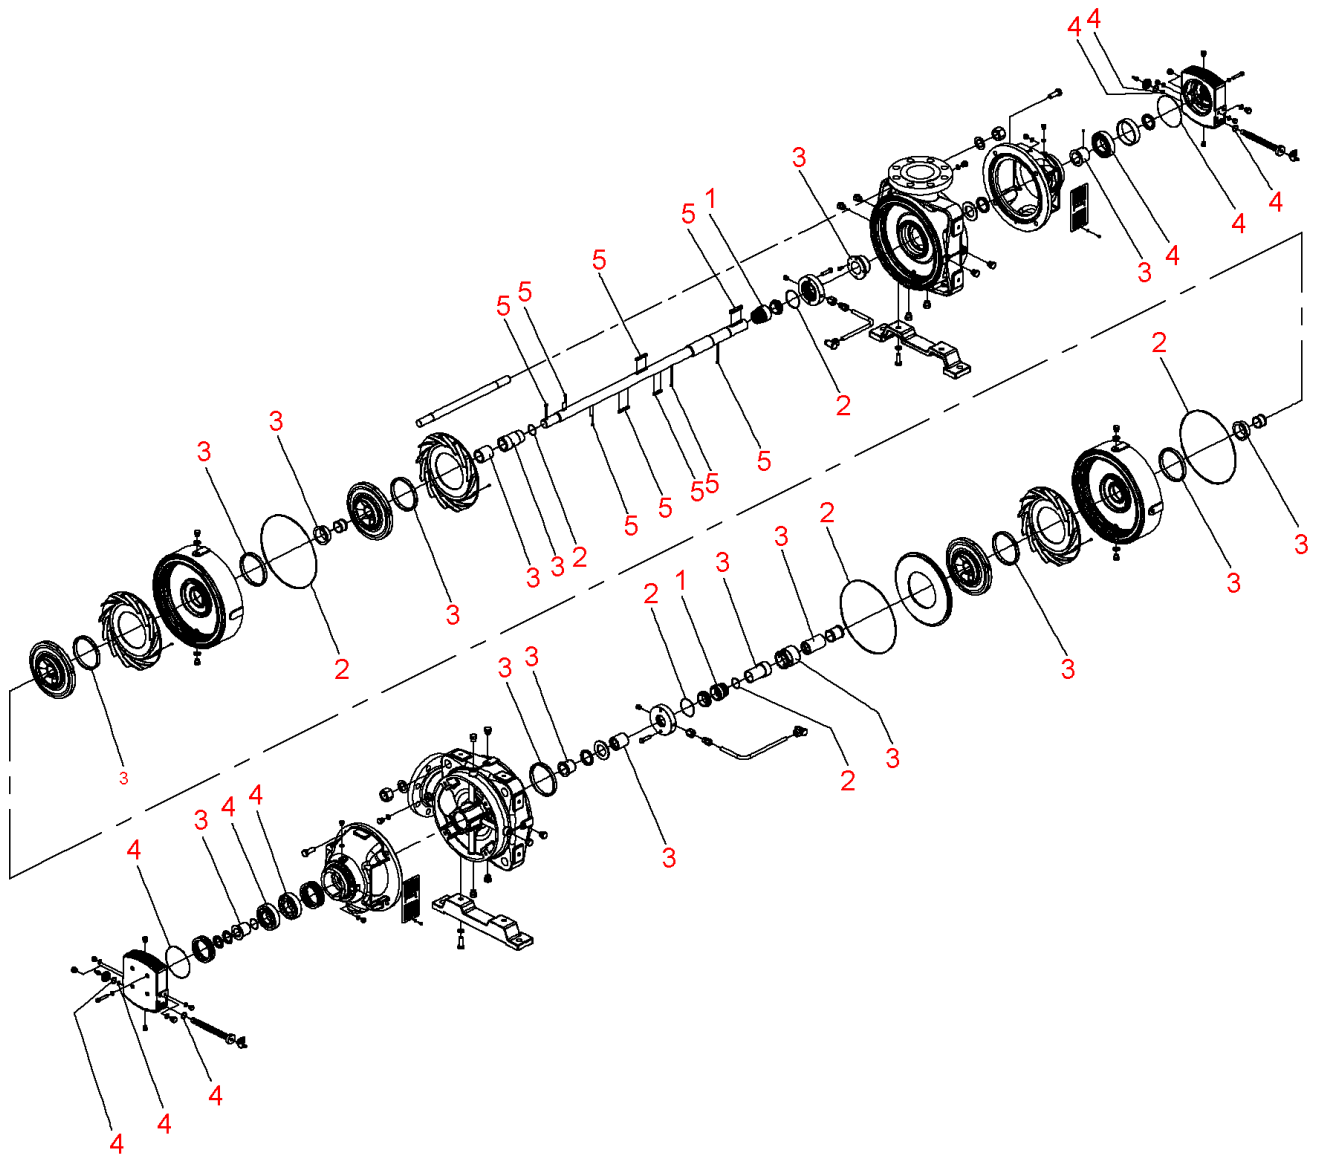

Zeox-First-H20003-200-2 (4191925)

Item	Article no.	Description	Quantity
		SPARE PARTS MOTOR:ON REQUEST	1
1	4216693	2 Mechanical seals H200(240-280) KIT	1
2	4216695	Seals Zeox-H200(240-280)03	1
3	4216696	Wear parts Zeox-H200(240-280)03	1
4	4216697	Bearing Zeox-H200(240-280) KIT	1
5	4217864	Key Zeox-H200(240-280)03 KIT	1