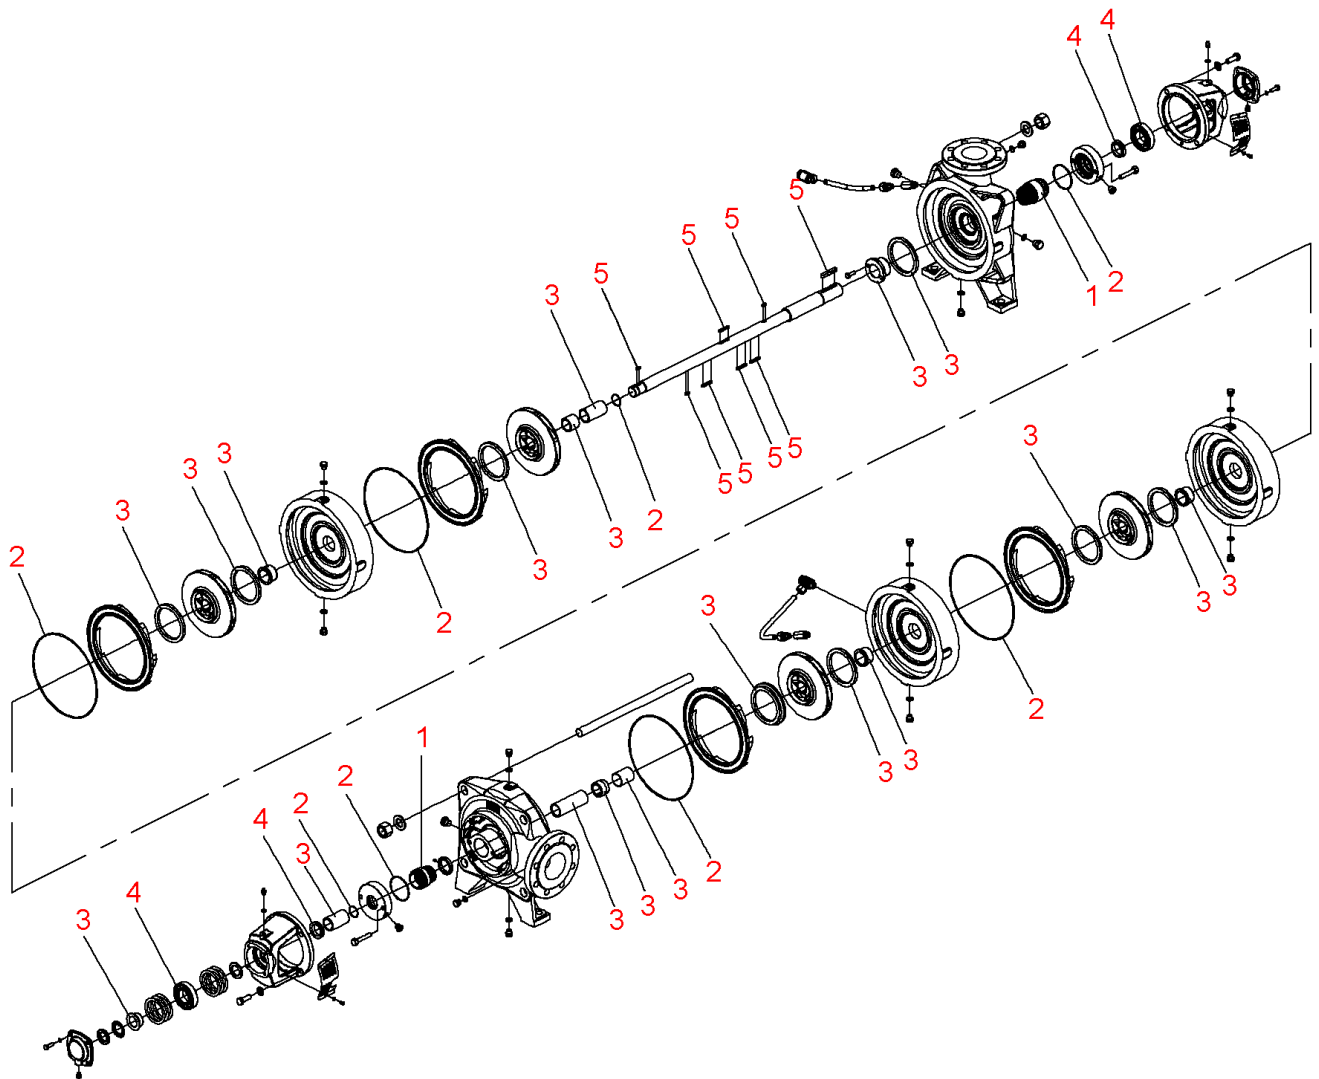

Zeox-First-H16003-75-2 (4191907)

Item	Article no.	Description	Quantity
	2162526	Motor B3 75/2/280 3~400V PTC.IE3 VP.	1
		SPARE PARTS MOTOR:ON REQUEST	1
1	4216676	Mechanical seals Zeox-H120-160 KIT	1
2	4216678	Seals Zeox-H120(160)03 KIT	1
3	4216688	Wear parts Zeox-H16003 KIT	1
4	4216692	Bearing Zeox-H120-160 KIT	1
5	4218433	Key Zeox-H120(160)03 KIT	1