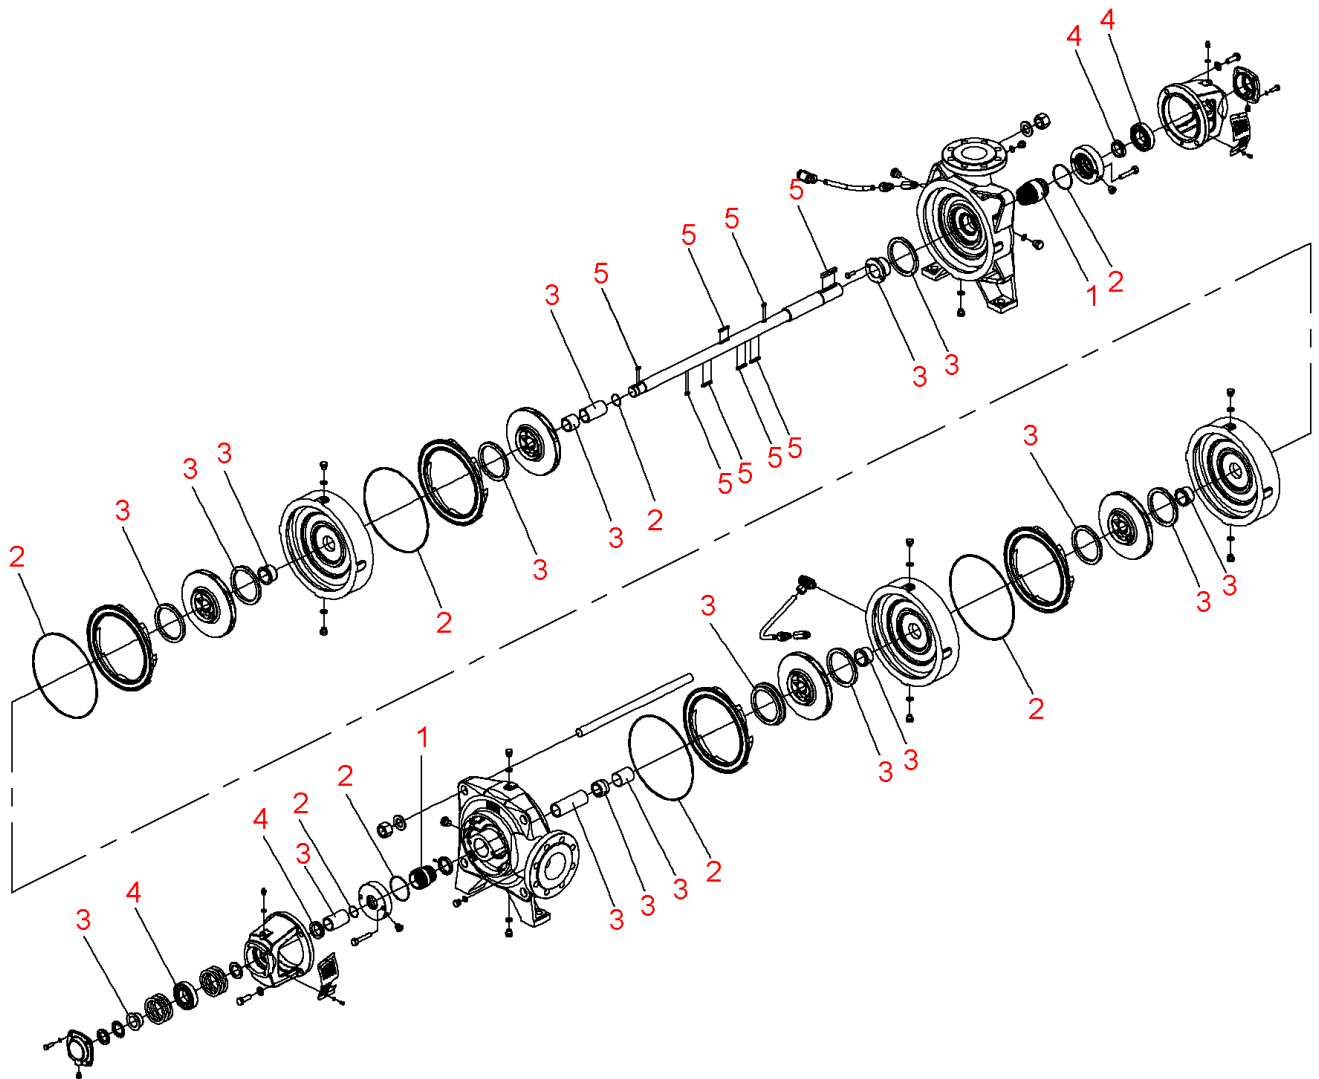

Zeox-First-H12003-75-2 (4191886)

Item	Article no.	Description	Quantity
	2162526	Motor B3 75/2/280 3~400V PTC.IE3 VP.	1
		SPARE PARTS MOTOR:ON REQUEST	1
1	4216676	Mechanical seals Zeox-H120-160 KIT	1
2	4216678	Seals Zeox-H120(160)03 KIT	1
3	4216683	Wear parts Zeox-H12003 KIT	1
4	4216692	Bearing Zeox-H120-160 KIT	1
5	4218433	Key Zeox-H120(160)03 KIT	1