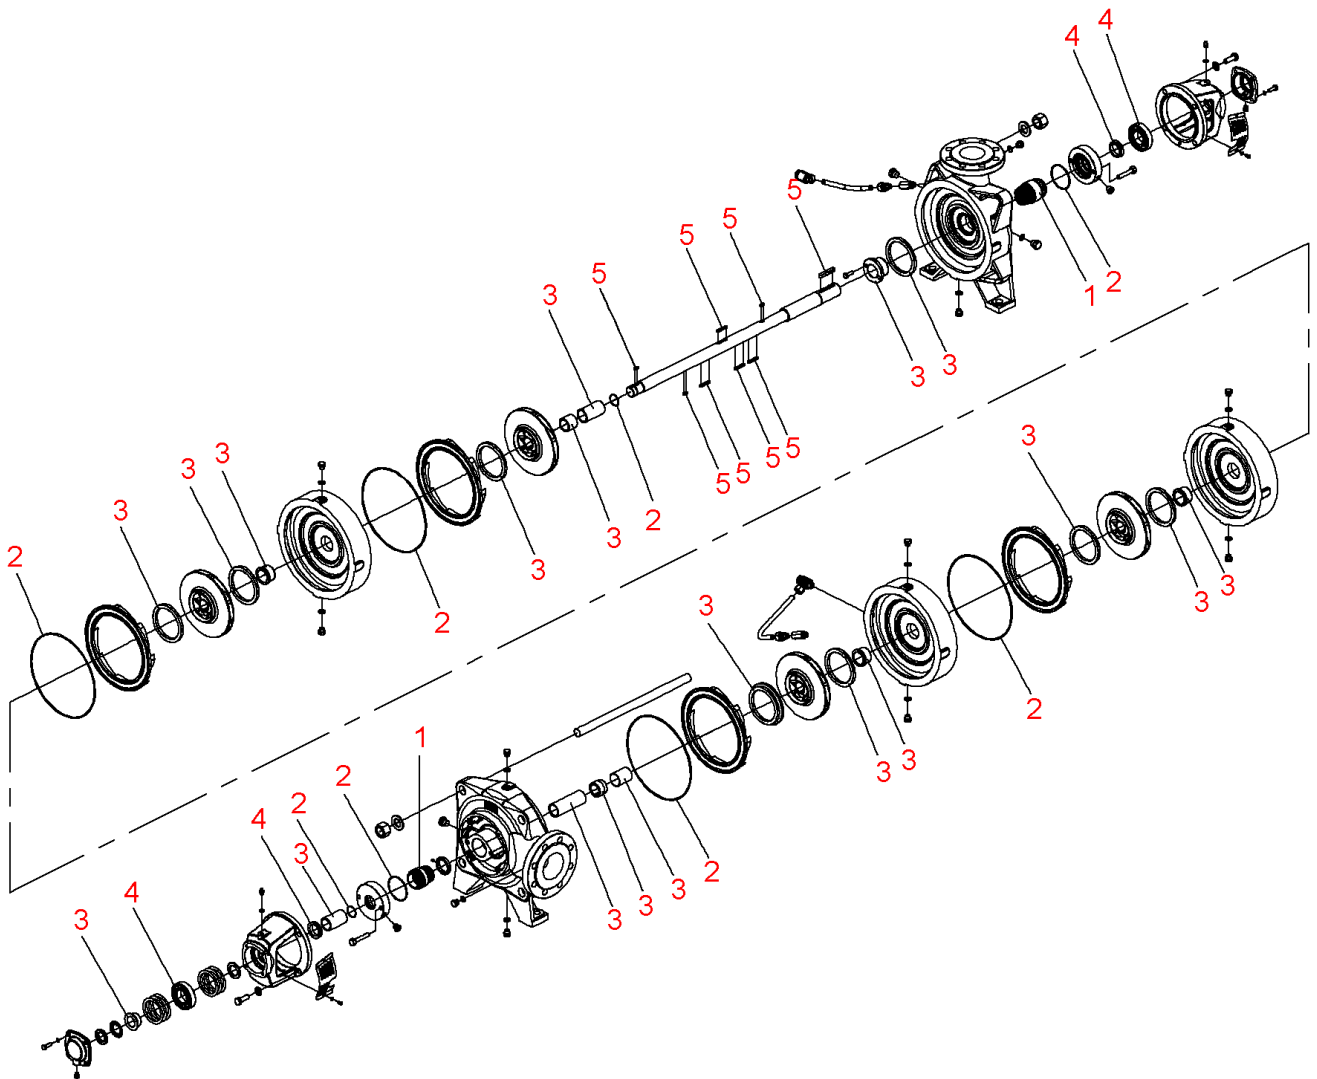

Zeox-First-H16006-250-2 (4191917)

Item	Article no.	Description	Quantity
		SPARE PARTS MOTOR:ON REQUEST	1
1	4216676	Mechanical seals Zeox-H120-160 KIT	1
2	4216681	Seals Zeox-H120(160)06 KIT	1
3	4216691	Wear parts Zeox-H16006 KIT	1
4	4216692	Bearing Zeox-H120-160 KIT	1
5	4218436	Key Zeox-H120(160)06 KIT	1