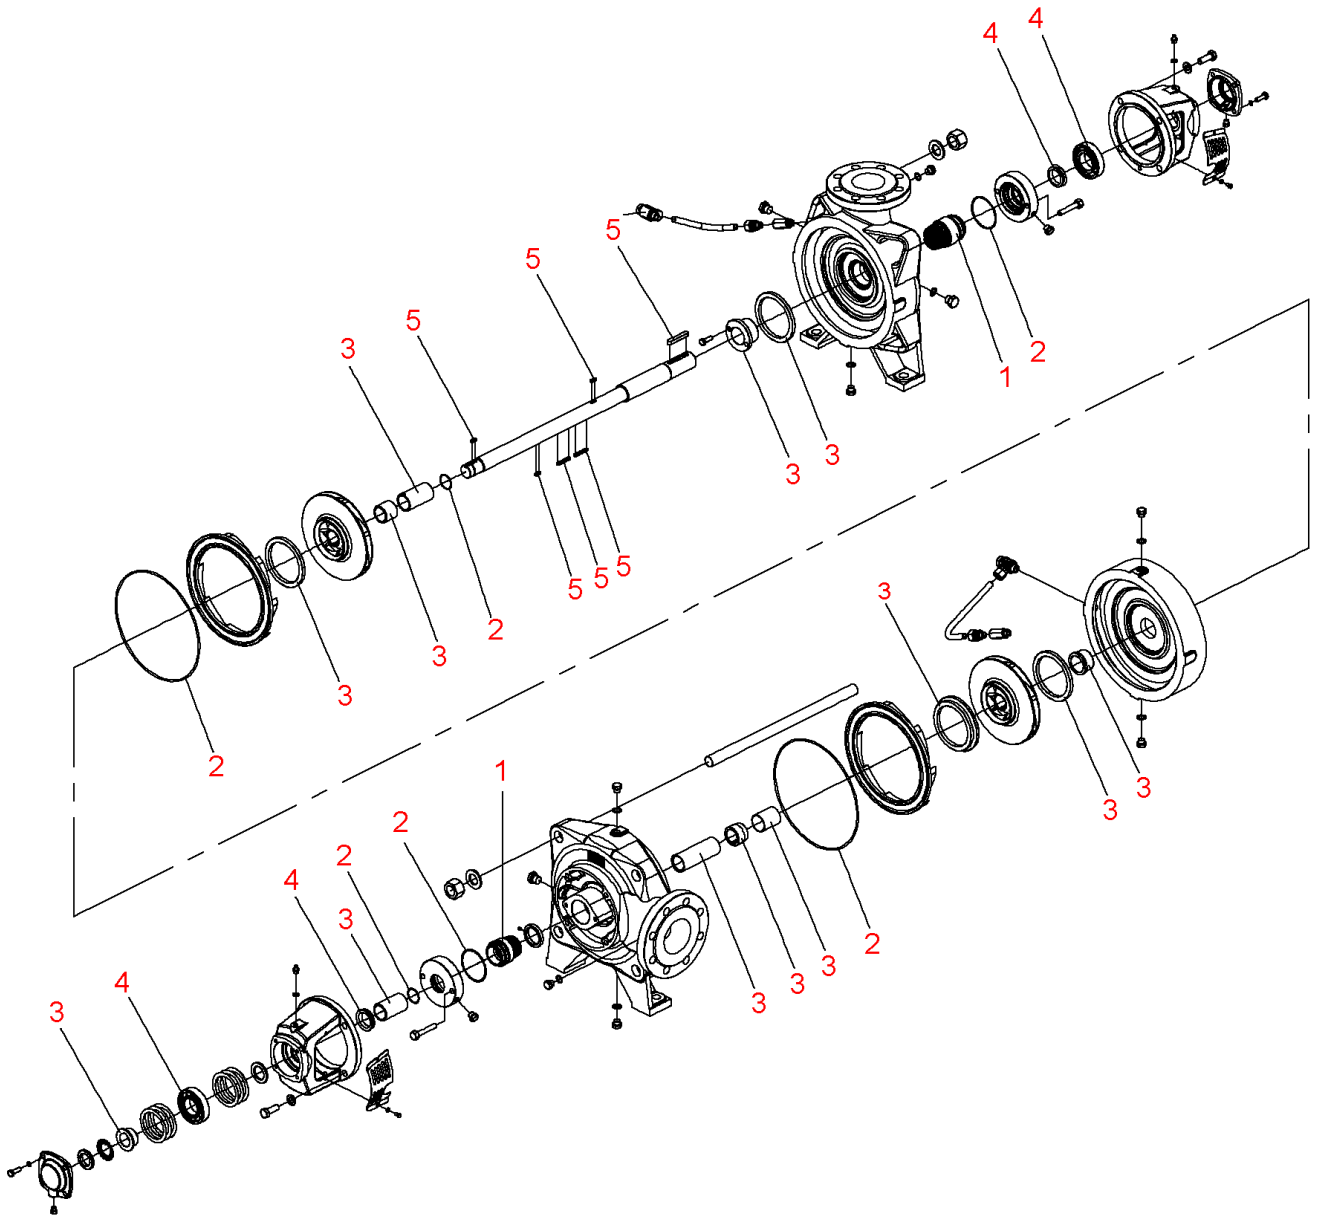

Zeox-First-H12002-45-2 (4191883)

Item	Article no.	Description	Quantity
	2162523	Motor B3 45/2/225 3~400V PTC.IE3 VP.	1
		SPARE PARTS MOTOR:ON REQUEST	1
1	4216676	Mechanical seals Zeox-H120-160 KIT	1
2	4216677	Seals Zeox-H120(160)02 KIT	1
3	4216682	Wear parts Zeox-H12002 KIT	1
4	4216692	Bearing Zeox-H120-160 KIT	1
5	4218424	Key Zeox-H120(160)02 KIT	1