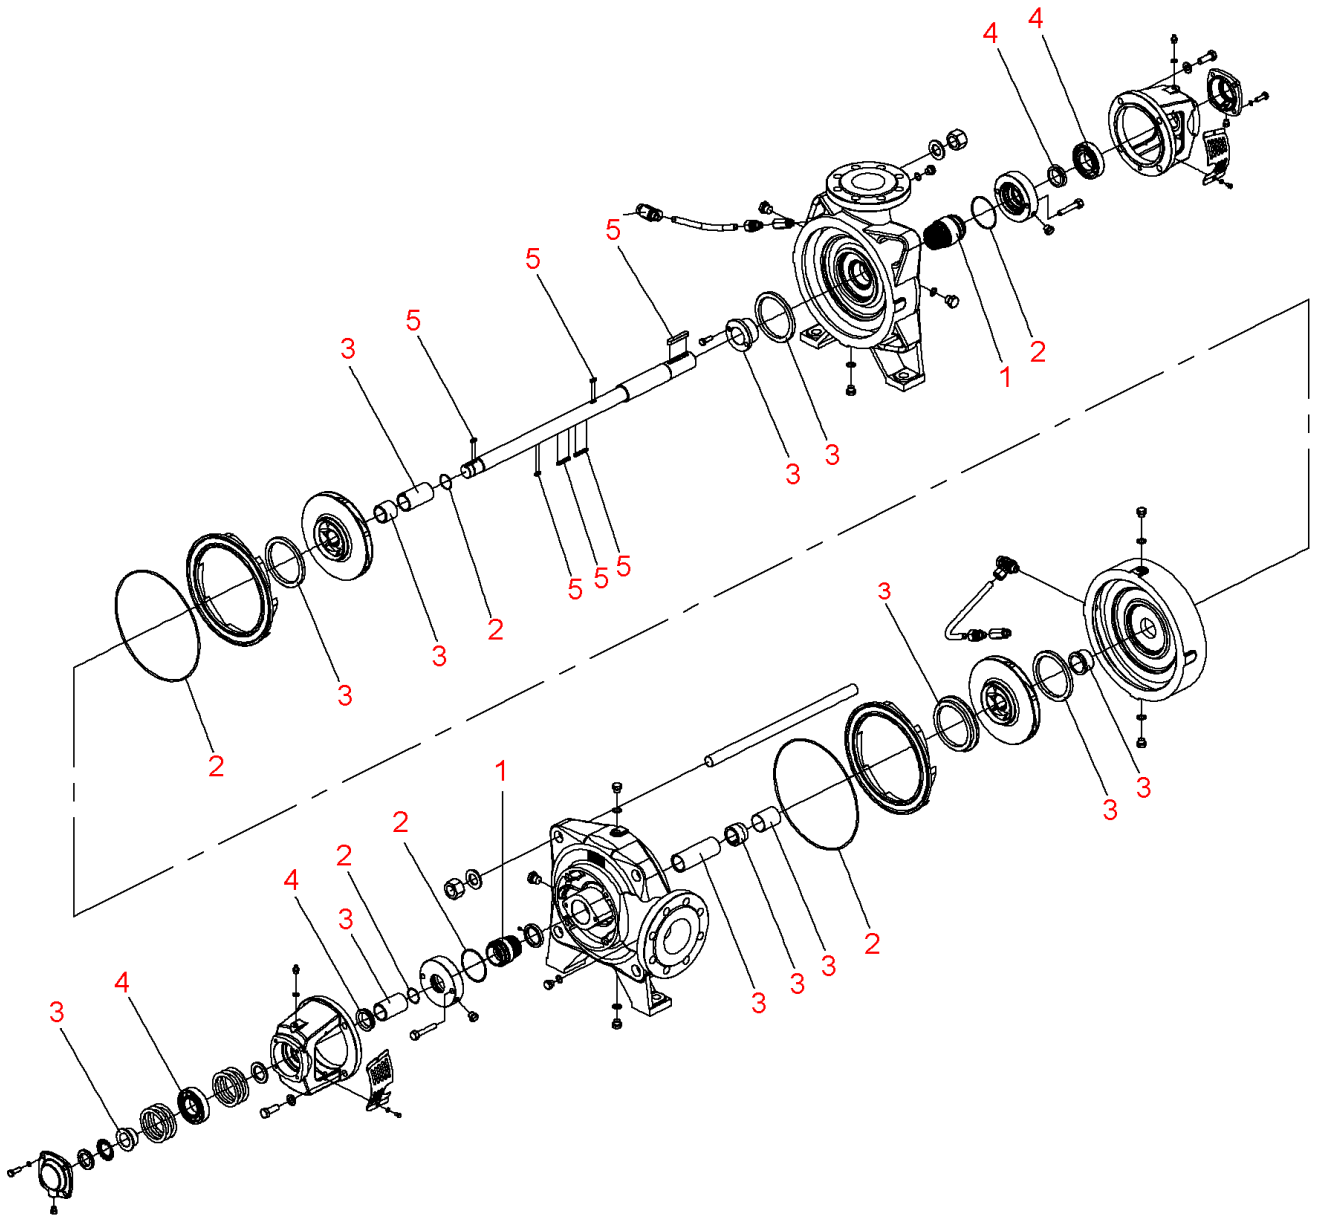

Zeox-First-H12002-55-2 (4191882)

Item	Article no.	Description	Quantity
	2127547	Motor B3 55/2/250 3~400V PTC.IE3 VP.	1
		SPARE PARTS MOTOR:ON REQUEST	1
1	4216676	Mechanical seals Zeox-H120-160 KIT	1
2	4216677	Seals Zeox-H120(160)02 KIT	1
3	4216682	Wear parts Zeox-H12002 KIT	1
4	4216692	Bearing Zeox-H120-160 KIT	1
5	4218424	Key Zeox-H120(160)02 KIT	1