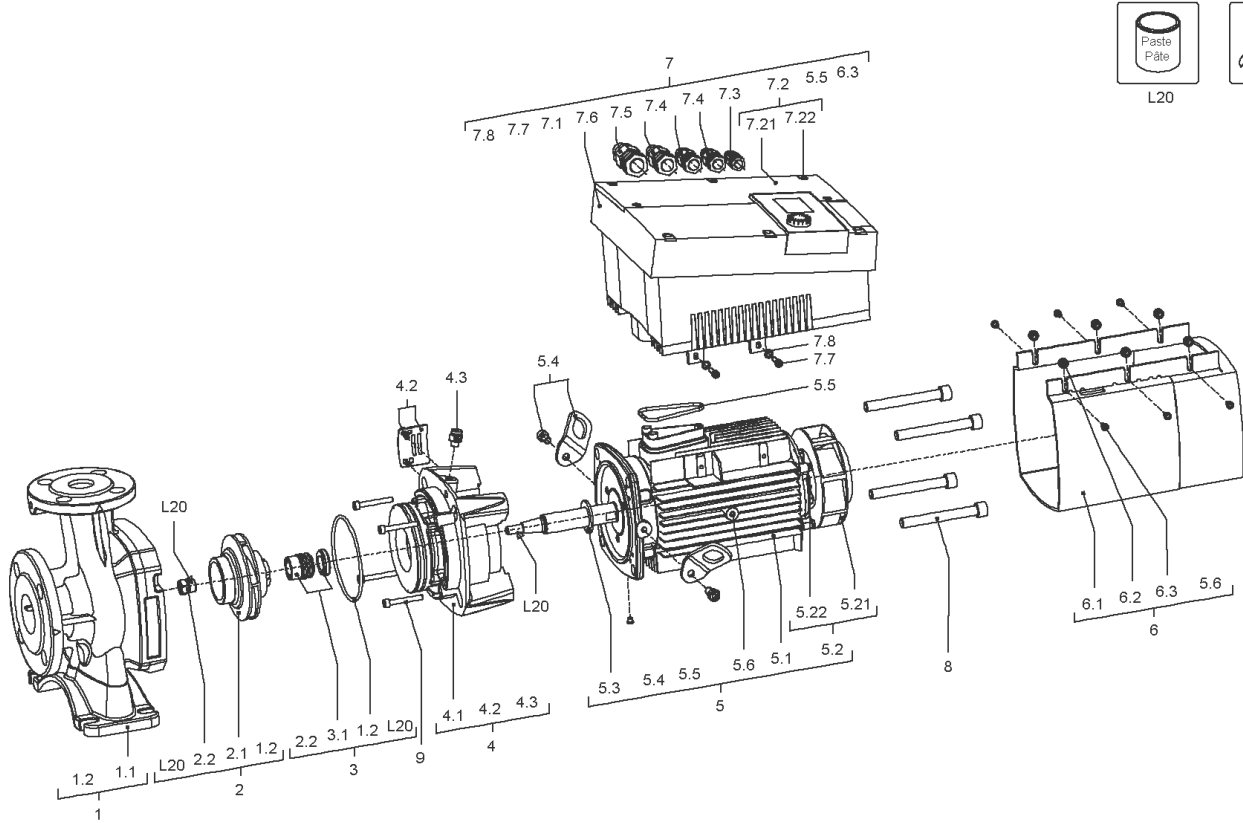

Stratos GIGA B 50/1-27/3,0-R1 (2161525)

Item	Article no.	Description	Quantity
1	2168167	Pump housing Stratos GIGA B 50-200 KIT	1
1.1		> Pump housing GIGA B 50-200 16 cpl.WILO	1
1.2	2122290	> O-RING 104,37x3,53 ISO3601B EPDM VP.	1
2	2125218	IMPELLER D.64/95/18x14 PPS KIT	1
1.2	2122290	> O-RING 104,37x3,53 ISO3601B EPDM VP.	1
2.1		> IMPELLER D.64/95/18 PPS Fin	1
2.2	2125289	> NUT M10/M16x1 1.4122 VP.	1
L20	2158414	> Weicon Anti-Seize 5g VP.	1
3	2125211	MECH.SEAL MG12/24 AQ1EGG GIGA KIT	1
1.2	2122290	> O-RING 104,37x3,53 ISO3601B EPDM VP.	1
1.2	2158263	> O-Ring ID.126,59x3,53 EPDM VP.	1
1.2	2140435	> O-Ring 151,99x3,53 7EP1197 VP.	1
2.2	2125289	> NUT M10/M16x1 1.4122 VP.	1
3.1	2127431	> MECHANICAL SEAL MG12/24-G60 AQ1EGG VP.	1
L20	2158414	> Weicon Anti-Seize 5g VP.	1
4	2167838	Lantern Stratos GIGA B 50/1-27/3,0 KIT	1
4.1		> LANTERN D.112/140x103 FF165 KTL	1
4.2	2125290	> PROTECTING SHEET/FIXING R53x52x38 KIT	1
4.3	2027201	> BLOWGUN R1/8" VP.	1
5	2163735	Motor Stratos GIGA B 50/1-27/3,0 KIT	1
5.1		> MOTOR 2 FS80L 4,5/4600 Giga	1
5.2	2125301	> FAN WHEEL FS80 KIT	1
5.21		>> FAN FS80	1
5.22	2125302	>> CORRUGATED SLEEVE RING BN15-514 VP.	1
Note: bis/to/á 31.12.2017			
5.3	2125303	> THROWER D.44/23x3 VP.	1
5.4	2125299	> EYELET/SCREW Stratos GIGA(2 PIECES)	1
5.5	2147361	> O-Ring ID.56X4,0 EPDM 70SR. VP.	1
5.6	2125298	> SPACER M8 Stratos GIGA (3 PIECES)	1
6	2125210	FAN HOOD FS80 KIT	1
5.6	2125298	> SPACER M8 Stratos GIGA (3 PIECES)	1
6.1		> FAN HOUSING FS80 RAL9006 HED	1
6.2	2125291	> DAMPING (6 PIECES)	1
6.3	2125304	> SCREW AP40X14/9 (6 PIECES)	1