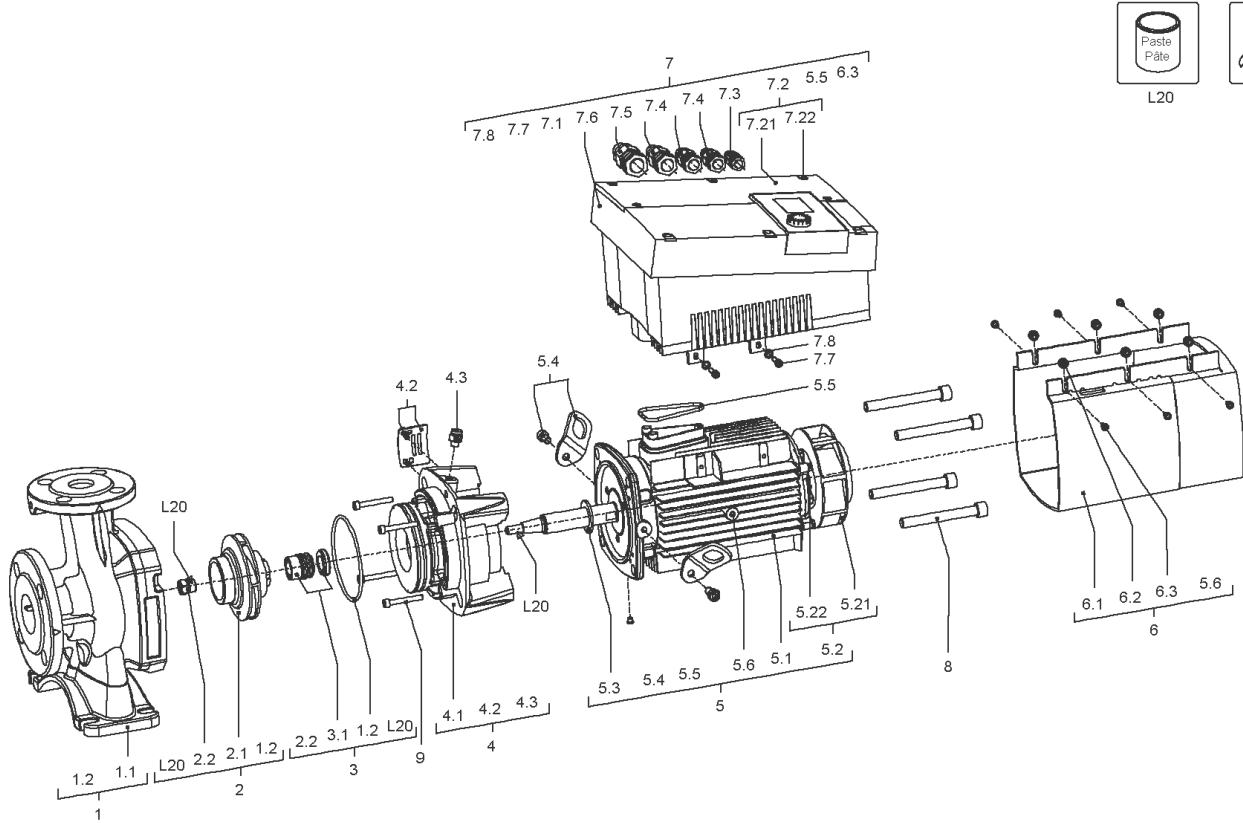

Stratos GIGA B 32/1-25/1,6-R1 (2161514)

Item	Article no.	Description	Quantity
1	2168969	Pump housing BL32-160/P165x98 16 KIT	1
1.1		> Pump housing BL32-160/P165x98 16 WILO	1
1.2	2122290	> O-RING 104,37x3,53 ISO3601B EPDM VP.	1
2	2125213	Impeller D.48/98/18X8,5 PPS KIT	1
1.2	2122290	> O-RING 104,37x3,53 ISO3601B EPDM VP.	1
2.1		> IMPELLER D.48/98/18X8,5 PPS fin	1
2.2	2125289	> NUT M10/M16x1 1.4122 VP.	1
L20	2158414	> Weicon Anti-Seize 5g VP.	1
3	2125211	MECH.SEAL MG12/24 AQ1EGG GIGA KIT	1
1.2	2122290	> O-RING 104,37x3,53 ISO3601B EPDM VP.	1
1.2	2158263	> O-Ring ID.126,59x3,53 EPDM VP.	1
1.2	2140435	> O-Ring 151,99x3,53 7EP1197 VP.	1
2.2	2125289	> NUT M10/M16x1 1.4122 VP.	1
3.1	2127431	> MECHANICAL SEAL MG12/24-G60 AQ1EGG VP.	1
L20	2158414	> Weicon Anti-Seize 5g VP.	1
4	2167827	Lantern Stratos GIGA B 32/1-25/1,6 KIT	1
4.1		> LANTERN D.112/140x118 FF165 KTL	1
4.2	2125290	> PROTECTING SHEET/FIXING R53x52x38 KIT	1
4.3	2027201	> BLOWGUN R1/8" VP.	1
5	2163724	Motor Stratos GIGA B 32/1-25/1,6 KIT	1
5.1		> MOTOR 2 FS80L 4,5/4600 Giga	1
5.2	2125301	> FAN WHEEL FS80 KIT	1
5.21		>> FAN FS80	1
5.22	2125302	>> CORRUGATED SLEEVE RING BN15-514 VP.	1
Note: bis/to/á 31.12.2017			
5.3	2125303	> THROWER D.44/23x3 VP.	1
5.4	2125299	> EYELET/SCREW Stratos GIGA(2 PIECES)	1
5.5	2147361	> O-Ring ID.56X4,0 EPDM 70SR. VP.	1
5.6	2125298	> SPACER M8 Stratos GIGA (3 PIECES)	1
6	2125210	FAN HOOD FS80 KIT	1
5.6	2125298	> SPACER M8 Stratos GIGA (3 PIECES)	1
6.1		> FAN HOUSING FS80 RAL9006 HED	1
6.2	2125291	> DAMPING (6 PIECES)	1
6.3	2125304	> SCREW AP40X14/9 (6 PIECES)	1