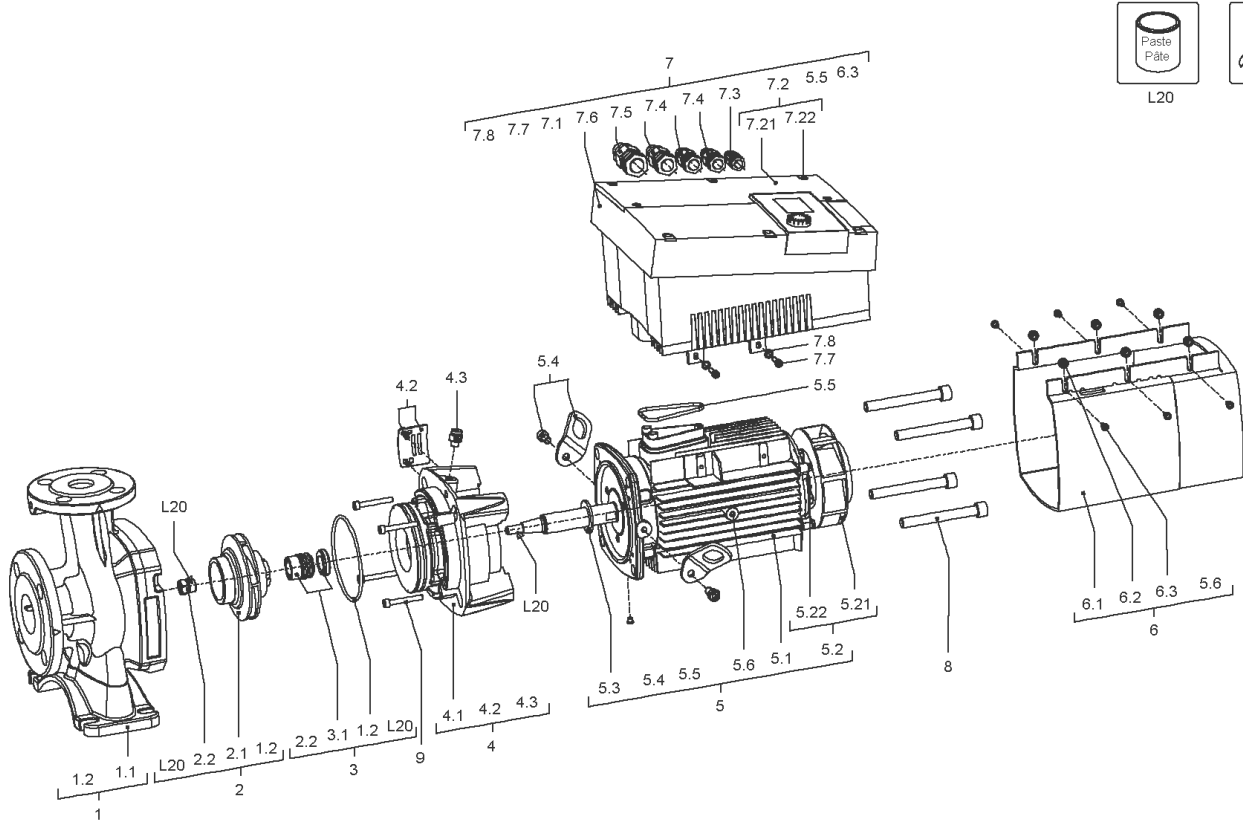

Stratos GIGA B 40/1-38/3,8-R1 (2161528)

Item	Article no.	Description	Quantity
1	2168973	Pump housing B40/160-P165x104 16 KIT	1
1.1		> Pump housing B40/160-P165x104 16 WILO	1
1.2	2122290	> O-RING 104,37x3,53 ISO3601B EPDM VP.	1
2	2125219	IMPELLER D.62/108/18x13,8 PPS KIT	1
1.2	2122290	> O-RING 104,37x3,53 ISO3601B EPDM VP.	1
2.1		> Impeller D.62/108/18x13,8 Fin	1
2.2	2125289	> NUT M10/M16x1 1.4122 VP.	1
L20	2158414	> Weicon Anti-Seize 5g VP.	1
3	2125211	MECH.SEAL MG12/24 AQ1EGG GIGA KIT	1
1.2	2122290	> O-RING 104,37x3,53 ISO3601B EPDM VP.	1
1.2	2158263	> O-Ring ID.126,59x3,53 EPDM VP.	1
1.2	2140435	> O-Ring 151,99x3,53 7EP1197 VP.	1
2.2	2125289	> NUT M10/M16x1 1.4122 VP.	1
3.1	2127431	> MECHANICAL SEAL MG12/24-G60 AQ1EGG VP.	1
L20	2158414	> Weicon Anti-Seize 5g VP.	1
4	2167841	Lantern Stratos GIGA B 40/1-38/3,8 KIT	1
4.1		> LANTERN D.112/140x109 FF165 KTL	1
4.2	2125290	> PROTECTING SHEET/FIXING R53x52x38 KIT	1
4.3	2027201	> BLOWGUN R1/8" VP.	1
5	2163738	Motor Stratos GIGA B 40/1-38/3,8 KIT	1
5.1		> MOTOR 2 FS80L 4,5/4600 Giga	1
5.2	2125301	> FAN WHEEL FS80 KIT	1
5.21		>> FAN FS80	1
5.22	2125302	>> CORRUGATED SLEEVE RING BN15-514 VP.	1
Note: bis/to/á 31.12.2017			
5.3	2125303	> THROWER D.44/23x3 VP.	1
5.4	2125299	> EYELET/SCREW Stratos GIGA(2 PIECES)	1
5.5	2147361	> O-Ring ID.56X4,0 EPDM 70SR. VP.	1
5.6	2125298	> SPACER M8 Stratos GIGA (3 PIECES)	1
6	2125210	FAN HOOD FS80 KIT	1
5.6	2125298	> SPACER M8 Stratos GIGA (3 PIECES)	1
6.1		> FAN HOUSING FS80 RAL9006 HED	1
6.2	2125291	> DAMPING (6 PIECES)	1
6.3	2125304	> SCREW AP40X14/9 (6 PIECES)	1