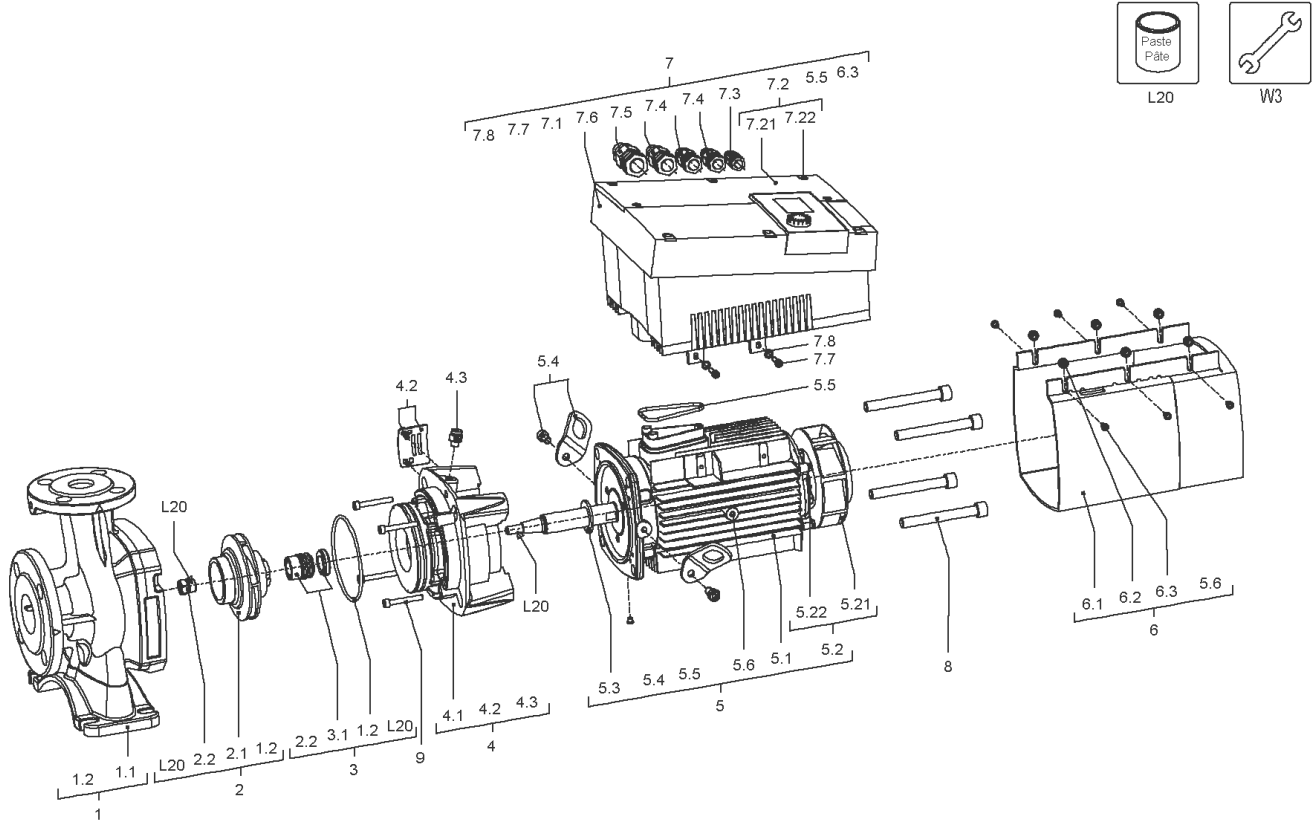

Stratos GIGA B 50/1-12/1,2-R1 (2161523)

Item	Article no.	Description	Quantity
1	2168166	Pump housing Stratos GIGA B 50-160 KIT	1
1.1		> Pump housing GIGA B 50-160 16 cpl.WILO	1
1.2	2122290	> O-RING 104,37x3,53 ISO3601B EPDM VP.	1
2	2125217	IMPELLER D.73/109/18x16,5 PPS KIT	1
1.2	2122290	> O-RING 104,37x3,53 ISO3601B EPDM VP.	1
2.1		> IMPELLER D.73/109/18 PPS fin	1
2.2	2125289	> NUT M10/M16x1 1.4122 VP.	1
L20	2158414	> Weicon Anti-Seize 5g VP.	1
3	2125211	MECH.SEAL MG12/24 AQ1EGG GIGA KIT	1
1.2	2122290	> O-RING 104,37x3,53 ISO3601B EPDM VP.	1
1.2	2158263	> O-Ring ID.126,59x3,53 EPDM VP.	1
1.2	2140435	> O-Ring 151,99x3,53 7EP1197 VP.	1
2.2	2125289	> NUT M10/M16x1 1.4122 VP.	1
3.1	2127431	> MECHANICAL SEAL MG12/24-G60 AQ1EGG VP.	1
L20	2158414	> Weicon Anti-Seize 5g VP.	1
4	2167836	Lantern Stratos GIGA B 50/1-12/1,2 KIT	1
4.1		> LANTERN D.112/140x103 FF165 KTL	1
4.2	2125290	> PROTECTING SHEET/FIXING R53x52x38 KIT	1
4.3	2027201	> BLOWGUN R1/8" VP.	1
5	2163733	Motor Stratos GIGA B 50/1-12/1,2 KIT	1
5.1		> MOTOR 2 FS80L 3,2/3000 Giga	1
5.2	2125301	> FAN WHEEL FS80 KIT	1
5.21		>> FAN FS80	1
5.22	2125302	>> CORRUGATED SLEEVE RING BN15-514 VP.	1
Note: bis/to/á 31.12.2017			
5.3	2125303	> THROWER D.44/23x3 VP.	1
5.4	2125299	> EYELET/SCREW Stratos GIGA(2 PIECES)	1
5.5	2147361	> O-Ring ID.56X4,0 EPDM 70SR. VP.	1
5.6	2125298	> SPACER M8 Stratos GIGA (3 PIECES)	1
6	2125210	FAN HOOD FS80 KIT	1
5.6	2125298	> SPACER M8 Stratos GIGA (3 PIECES)	1
6.1		> FAN HOUSING FS80 RAL9006 HED	1
6.2	2125291	> DAMPING (6 PIECES)	1
6.3	2125304	> SCREW AP40X14/9 (6 PIECES)	1