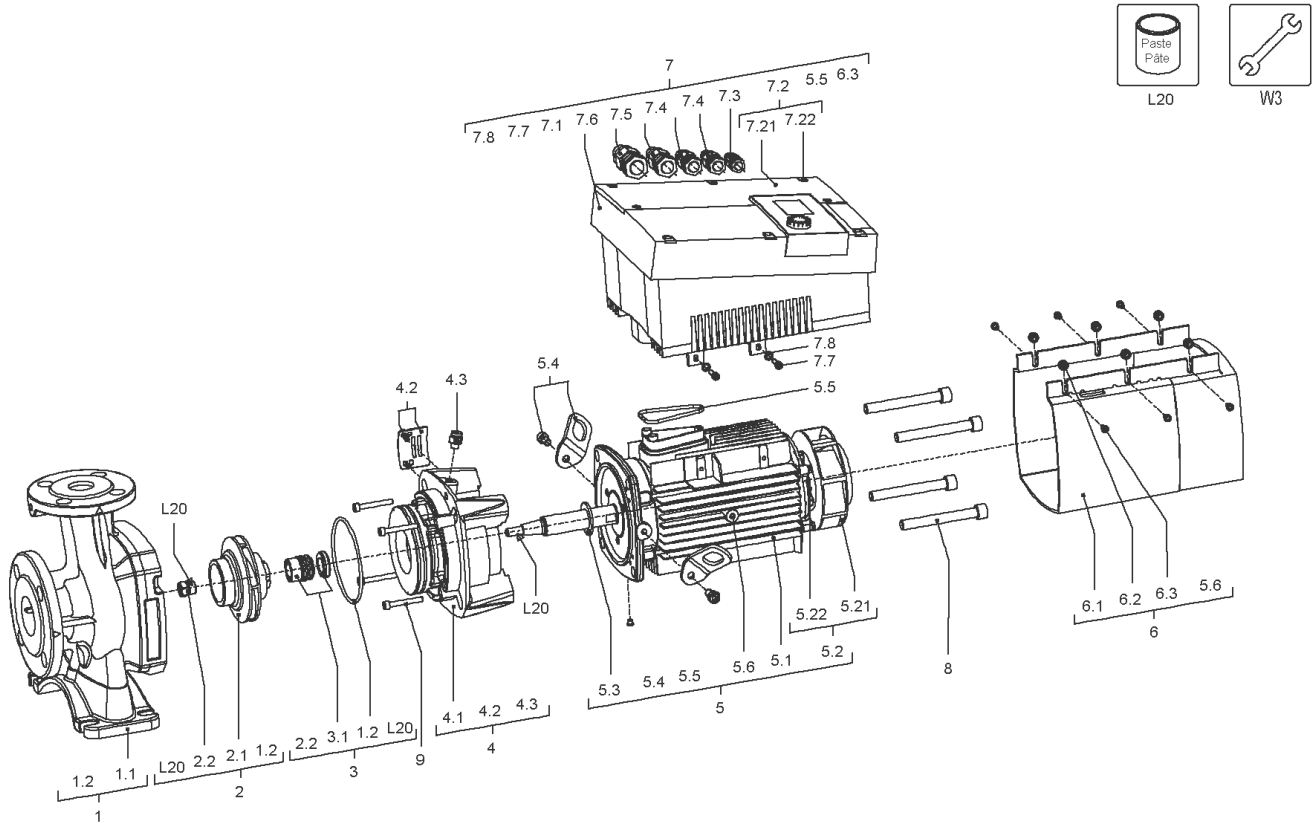

Stratos GIGA B 40/1-44/4,5-R1 (2161527)

Item	Article no.	Description	Quantity
1	2168973	Pump housing B40/160-P165x104 16 KIT	1
1.1		> Pump housing B40/160-P165x104 16 WILO	1
1.2	2122290	> O-RING 104,37x3,53 ISO3601B EPDM VP.	1
2	2125219	IMPELLER D.62/108/18x13,8 PPS KIT	1
1.2	2122290	> O-RING 104,37x3,53 ISO3601B EPDM VP.	1
2.1		> Impeller D.62/108/18x13,8 Fin	1
2.2	2125289	> NUT M10/M16x1 1.4122 VP.	1
L20	2158414	> Weicon Anti-Seize 5g VP.	1
3	2125211	MECH.SEAL MG12/24 AQ1EGG GIGA KIT	1
1.2	2122290	> O-RING 104,37x3,53 ISO3601B EPDM VP.	1
1.2	2158263	> O-Ring ID.126,59x3,53 EPDM VP.	1
1.2	2140435	> O-Ring 151,99x3,53 7EP1197 VP.	1
2.2	2125289	> NUT M10/M16x1 1.4122 VP.	1
3.1	2127431	> MECHANICAL SEAL MG12/24-G60 AQ1EGG VP.	1
L20	2158414	> Weicon Anti-Seize 5g VP.	1
4	2167840	Lantern Stratos GIGA B 40/1-44/4,5 KIT	1
4.1		> LANTERN D.112/140x109 FF165 KTL	1
4.2	2125290	> PROTECTING SHEET/FIXING R53x52x38 KIT	1
4.3	2027201	> BLOWGUN R1/8" VP.	1
5	2163737	Motor Stratos GIGA B 40/1-44/4,5 KIT	1
5.1		> MOTOR 2 FS90L 8,0/4600 Giga	1
5.2	2125228	> Fan wheel FS90 KIT	1
5.21		>> FAN FS90	1
5.22	2125302	>> CORRUGATED SLEEVE RING BN15-514 VP.	1
Note: bis/to/á 30.04.2017			
5.3	2125303	> THROWER D.44/23x3 VP.	1
5.4	2125299	> EYELET/SCREW Stratos GIGA(2 PIECES)	1
5.5	2147361	> O-Ring ID.56X4,0 EPDM 70SR. VP.	1
5.6	2125298	> SPACER M8 Stratos GIGA (3 PIECES)	1
6	2147407	Fan hood FS90 long KIT	1
5.6	2125298	> SPACER M8 Stratos GIGA (3 PIECES)	1
6.1		> Fan hood FS90 long HED 9006	1
6.2	2125291	> DAMPING (6 PIECES)	1
6.3	2125304	> SCREW AP40X14/9 (6 PIECES)	1