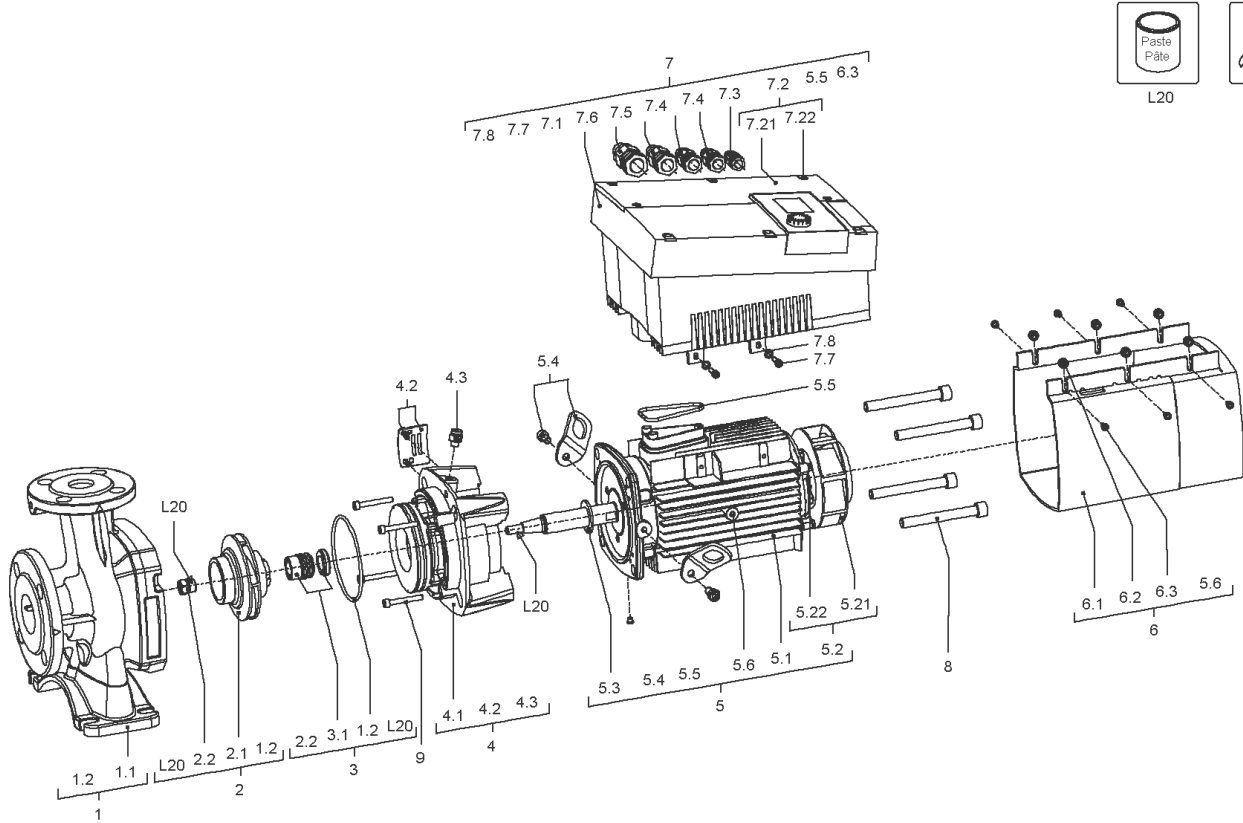

Stratos GIGA B 80/1-27/4,5-R1 (2161537)

Item	Article no.	Description	Quantity
1	2168979	Pump housing B80/200-P215x125 16 KIT	1
1.1		> Pump housing B80/200-P215x125 16 WILO	1
1.2	2158263	> O-Ring ID.126,59x3,53 EPDM VP.	1
2	2179047	Impeller D.87/121/18 PPS Ack.KIT	1
1.2	2158263	> O-Ring ID.126,59x3,53 EPDM VP.	1
2.1		> Impeller D.87/121/18 OL.PPS Fin	1
2.2	2125289	> NUT M10/M16x1 1.4122 VP.	1
L20	2158414	> Weicon Anti-Seize 5g VP.	1
3	2125211	MECH.SEAL MG12/24 AQ1EGG GIGA KIT	1
1.2	2122290	> O-RING 104,37x3,53 ISO3601B EPDM VP.	1
1.2	2158263	> O-Ring ID.126,59x3,53 EPDM VP.	1
1.2	2140435	> O-Ring 151,99x3,53 7EP1197 VP.	1
2.2	2125289	> NUT M10/M16x1 1.4122 VP.	1
3.1	2127431	> MECHANICAL SEAL MG12/24-G60 AQ1EGG VP.	1
L20	2158414	> Weicon Anti-Seize 5g VP.	1
4	2167850	Lantern Stratos GIGA B 80/1-27/4,5 KIT	1
4.1		> LANTERN D.136/180x95 P215 FF165 KTL	1
4.2	2147405	> Protecting sheet/Fixing R74/72x27 KIT	1
4.3	2027201	> BLOWGUN R1/8" VP.	1
5	2163747	Motor Stratos GIGA B 80/1-27/4,5 KIT	1
5.1		> MOTOR 2 FS90L 5,5/2900 Giga	1
5.2	2125228	> Fan wheel FS90 KIT	1
5.21		>> FAN FS90	1
5.22	2125302	>> CORRUGATED SLEEVE RING BN15-514 VP.	1
Note: bis/to/á 30.04.2017			
5.3	2125303	> THROWER D.44/23x3 VP.	1
5.4	2125299	> EYELET/SCREW Stratos GIGA(2 PIECES)	1
5.5	2147361	> O-Ring ID.56X4,0 EPDM 70SR. VP.	1
5.6	2125298	> SPACER M8 Stratos GIGA (3 PIECES)	1
6	2147407	Fan hood FS90 long KIT	1
5.6	2125298	> SPACER M8 Stratos GIGA (3 PIECES)	1
6.1		> Fan hood FS90 long HED 9006	1
6.2	2125291	> DAMPING (6 PIECES)	1
6.3	2125304	> SCREW AP40X14/9 (6 PIECES)	1