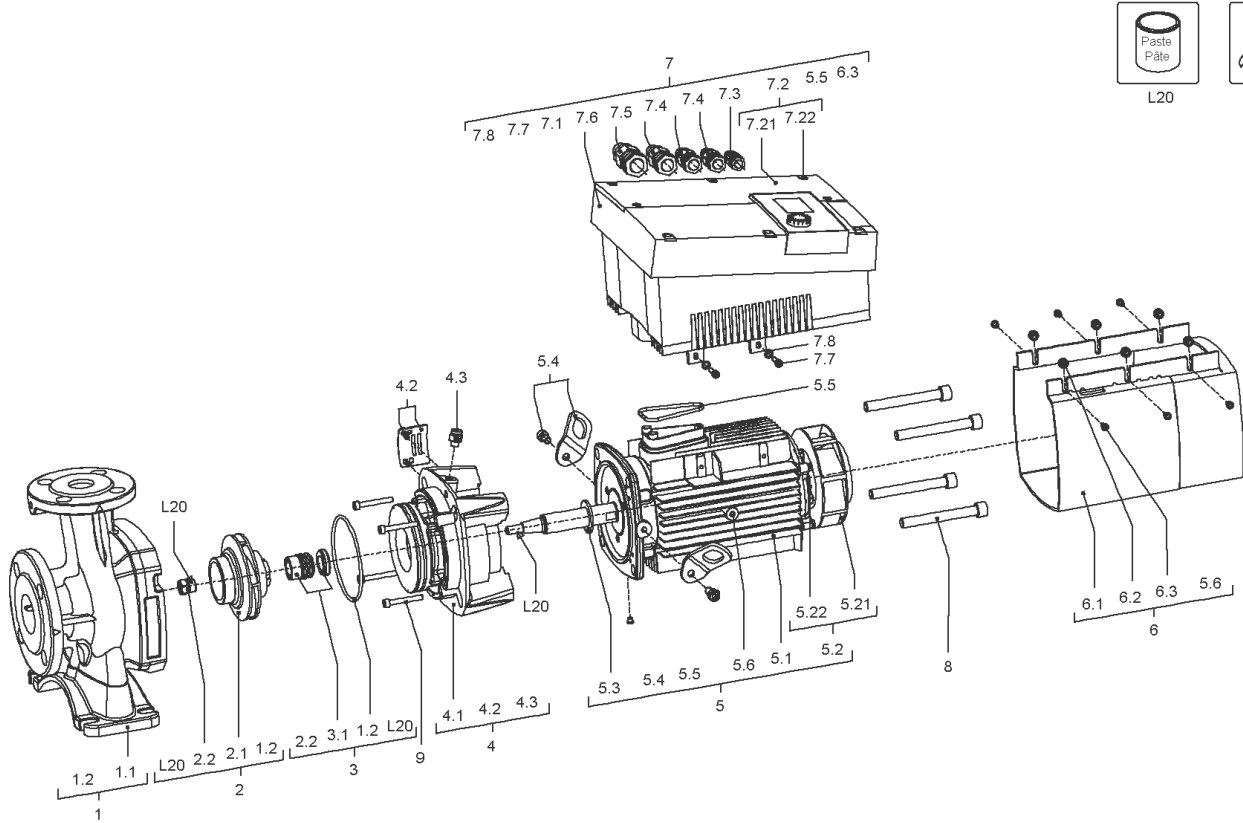

Stratos GIGA B 50/1-37/5,0-R1 (2161532)

Item	Article no.	Description	Quantity
1	2168168	Pump housing Stratos GIGA B 50-125 KIT	1
1.1		> Pump housing GIGA B 50-125 16 cpl.WILO	1
1.2	2158263	> O-Ring ID.126,59x3,53 EPDM VP.	1
2	2147400	Impeller D.77/127/18 PPS KIT	1
1.2	2158263	> O-Ring ID.126,59x3,53 EPDM VP.	1
2.1		> Impeller D.77/127/18 OL.PPS Fin	1
2.2	2125289	> NUT M10/M16x1 1.4122 VP.	1
L20	2158414	> Weicon Anti-Seize 5g VP.	1
3	2125211	MECH.SEAL MG12/24 AQ1EGG GIGA KIT	1
1.2	2122290	> O-RING 104,37x3,53 ISO3601B EPDM VP.	1
1.2	2158263	> O-Ring ID.126,59x3,53 EPDM VP.	1
1.2	2140435	> O-Ring 151,99x3,53 7EP1197 VP.	1
2.2	2125289	> NUT M10/M16x1 1.4122 VP.	1
3.1	2127431	> MECHANICAL SEAL MG12/24-G60 AQ1EGG VP.	1
L20	2158414	> Weicon Anti-Seize 5g VP.	1
4	2167845	Lantern Stratos GIGA B 50/1-37/5,0 KIT	1
4.1		> LANTERN D.136/180x95 P215 FF165 KTL	1
4.2	2147405	> Protecting sheet/Fixing R74/72x27 KIT	1
4.3	2027201	> BLOWGUN R1/8" VP.	1
5	2163742	Motor Stratos GIGA B 50/1-37/5,0 KIT	1
5.1		> MOTOR 2 FS90L 5,5/2900 Giga	1
5.2	2125228	> Fan wheel FS90 KIT	1
5.21		>> FAN FS90	1
5.22	2125302	>> CORRUGATED SLEEVE RING BN15-514 VP.	1
Note: bis/to/á 30.04.2017			
5.3	2125303	> THROWER D.44/23x3 VP.	1
5.4	2125299	> EYELET/SCREW Stratos GIGA(2 PIECES)	1
5.5	2147361	> O-Ring ID.56X4,0 EPDM 70SR. VP.	1
5.6	2125298	> SPACER M8 Stratos GIGA (3 PIECES)	1
6	2147407	Fan hood FS90 long KIT	1
5.6	2125298	> SPACER M8 Stratos GIGA (3 PIECES)	1
6.1		> Fan hood FS90 long HED 9006	1
6.2	2125291	> DAMPING (6 PIECES)	1
6.3	2125304	> SCREW AP40X14/9 (6 PIECES)	1