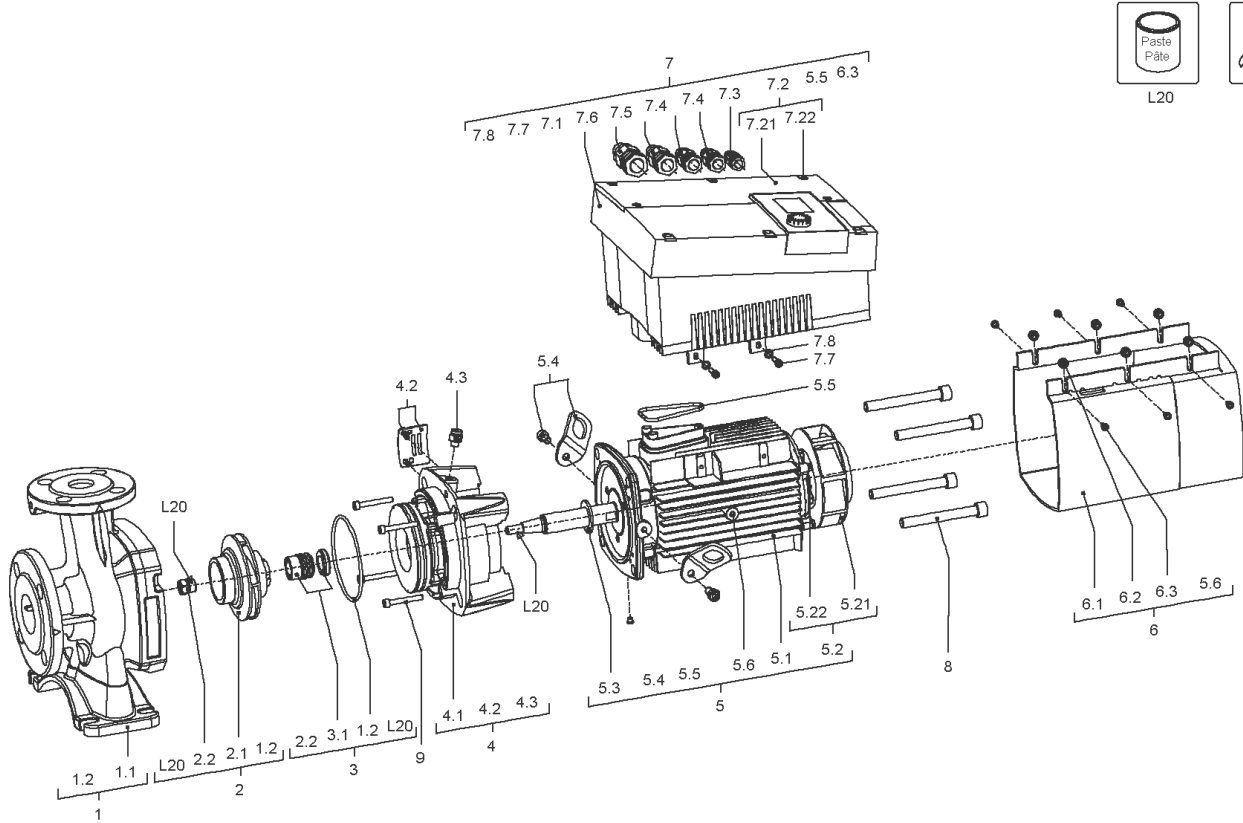

Stratos GIGA B 40/1-33/3,0-R1 (2161529)

Item	Article no.	Description	Quantity
1	2168973	Pump housing B40/160-P165x104 16 KIT	1
1.1		> Pump housing B40/160-P165x104 16 WILO	1
1.2	2122290	> O-RING 104,37x3,53 ISO3601B EPDM VP.	1
2	2125220	IMPELLER D.62/101/18x13,8 PPS KIT	1
1.2	2122290	> O-RING 104,37x3,53 ISO3601B EPDM VP.	1
2.1		> Impeller D.62/101/18x13,8 Fin	1
2.2	2125289	> NUT M10/M16x1 1.4122 VP.	1
L20	2158414	> Weicon Anti-Seize 5g VP.	1
3	2125211	MECH.SEAL MG12/24 AQ1EGG GIGA KIT	1
1.2	2122290	> O-RING 104,37x3,53 ISO3601B EPDM VP.	1
1.2	2158263	> O-Ring ID.126,59x3,53 EPDM VP.	1
1.2	2140435	> O-Ring 151,99x3,53 7EP1197 VP.	1
2.2	2125289	> NUT M10/M16x1 1.4122 VP.	1
3.1	2127431	> MECHANICAL SEAL MG12/24-G60 AQ1EGG VP.	1
L20	2158414	> Weicon Anti-Seize 5g VP.	1
4	2167842	Lantern Stratos GIGA B 40/1-33/3,0 KIT	1
4.1		> LANTERN D.112/140x109 FF165 KTL	1
4.2	2125290	> PROTECTING SHEET/FIXING R53x52x38 KIT	1
4.3	2027201	> BLOWGUN R1/8" VP.	1
5	2163739	Motor Stratos GIGA B 40/1-33/3,0 KIT	1
5.1		> MOTOR 2 FS80L 4,5/4600 Giga	1
5.2	2125301	> FAN WHEEL FS80 KIT	1
5.21		>> FAN FS80	1
5.22	2125302	>> CORRUGATED SLEEVE RING BN15-514 VP.	1
Note: bis/to/á 31.12.2017			
5.3	2125303	> THROWER D.44/23x3 VP.	1
5.4	2125299	> EYELET/SCREW Stratos GIGA(2 PIECES)	1
5.5	2147361	> O-Ring ID.56X4,0 EPDM 70SR. VP.	1
5.6	2125298	> SPACER M8 Stratos GIGA (3 PIECES)	1
6	2125210	FAN HOOD FS80 KIT	1
5.6	2125298	> SPACER M8 Stratos GIGA (3 PIECES)	1
6.1		> FAN HOUSING FS80 RAL9006 HED	1
6.2	2125291	> DAMPING (6 PIECES)	1
6.3	2125304	> SCREW AP40X14/9 (6 PIECES)	1