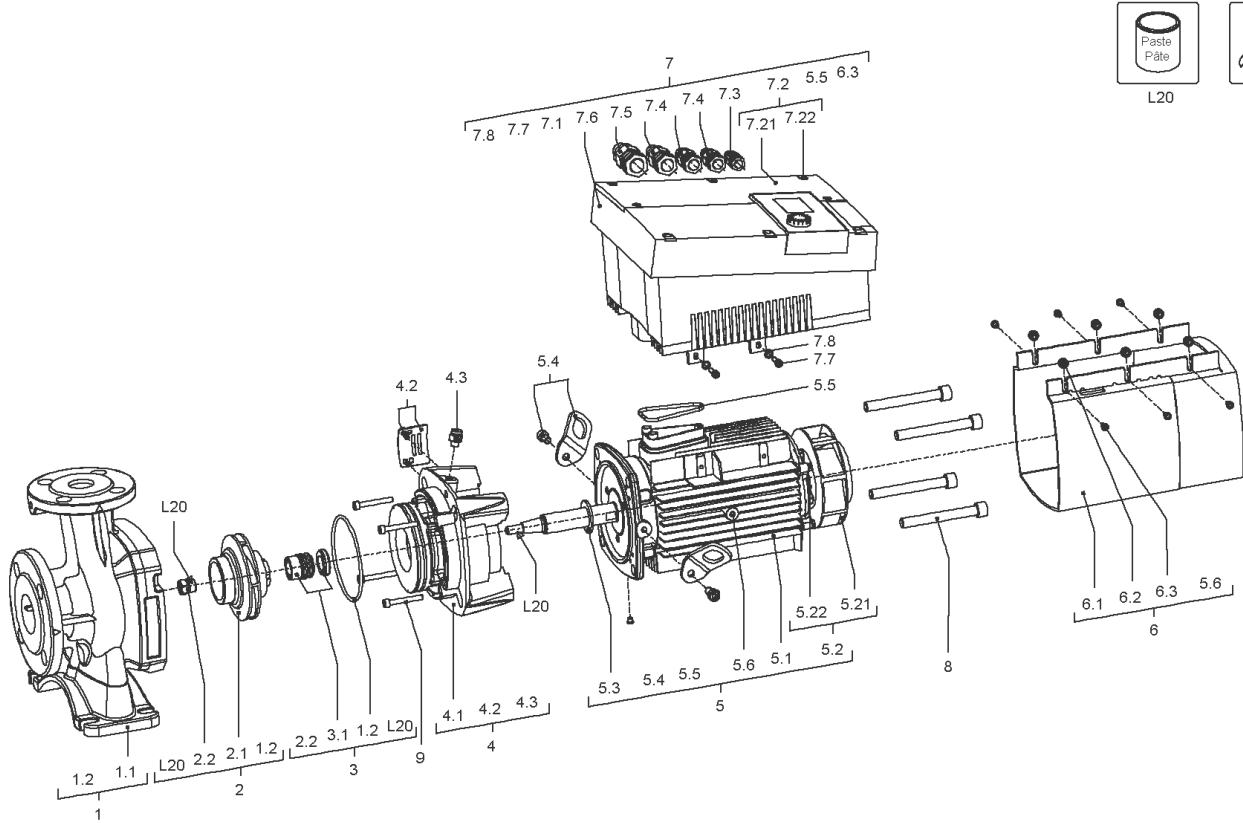

Stratos GIGA B 50/1-17/1,9-R1 (2161522)

Item	Article no.	Description	Quantity
1	2168166	Pump housing Stratos GIGA B 50-160 KIT	1
1.1		> Pump housing GIGA B 50-160 16 cpl.WILO	1
1.2	2122290	> O-RING 104,37x3,53 ISO3601B EPDM VP.	1
2	2125217	IMPELLER D.73/109/18x16,5 PPS KIT	1
1.2	2122290	> O-RING 104,37x3,53 ISO3601B EPDM VP.	1
2.1		> IMPELLER D.73/109/18 PPS fin	1
2.2	2125289	> NUT M10/M16x1 1.4122 VP.	1
L20	2158414	> Weicon Anti-Seize 5g VP.	1
3	2125211	MECH.SEAL MG12/24 AQ1EGG GIGA KIT	1
1.2	2122290	> O-RING 104,37x3,53 ISO3601B EPDM VP.	1
1.2	2158263	> O-Ring ID.126,59x3,53 EPDM VP.	1
1.2	2140435	> O-Ring 151,99x3,53 7EP1197 VP.	1
2.2	2125289	> NUT M10/M16x1 1.4122 VP.	1
3.1	2127431	> MECHANICAL SEAL MG12/24-G60 AQ1EGG VP.	1
L20	2158414	> Weicon Anti-Seize 5g VP.	1
4	2167835	Lantern Stratos GIGA B 50/1-17/1,9 KIT	1
4.1		> LANTERN D.112/140x103 FF165 KTL	1
4.2	2125290	> PROTECTING SHEET/FIXING R53x52x38 KIT	1
4.3	2027201	> BLOWGUN R1/8" VP.	1
5	2163732	Motor Stratos GIGA B 50/1-17/1,9 KIT	1
5.1		> MOTOR 2 FS80L 3,2/3000 Giga	1
5.2	2125301	> FAN WHEEL FS80 KIT	1
5.21		>> FAN FS80	1
5.22	2125302	>> CORRUGATED SLEEVE RING BN15-514 VP.	1
Note: bis/to/á 31.12.2017			
5.3	2125303	> THROWER D.44/23x3 VP.	1
5.4	2125299	> EYELET/SCREW Stratos GIGA(2 PIECES)	1
5.5	2147361	> O-Ring ID.56X4,0 EPDM 70SR. VP.	1
5.6	2125298	> SPACER M8 Stratos GIGA (3 PIECES)	1
6	2125210	FAN HOOD FS80 KIT	1
5.6	2125298	> SPACER M8 Stratos GIGA (3 PIECES)	1
6.1		> FAN HOUSING FS80 RAL9006 HED	1
6.2	2125291	> DAMPING (6 PIECES)	1
6.3	2125304	> SCREW AP40X14/9 (6 PIECES)	1