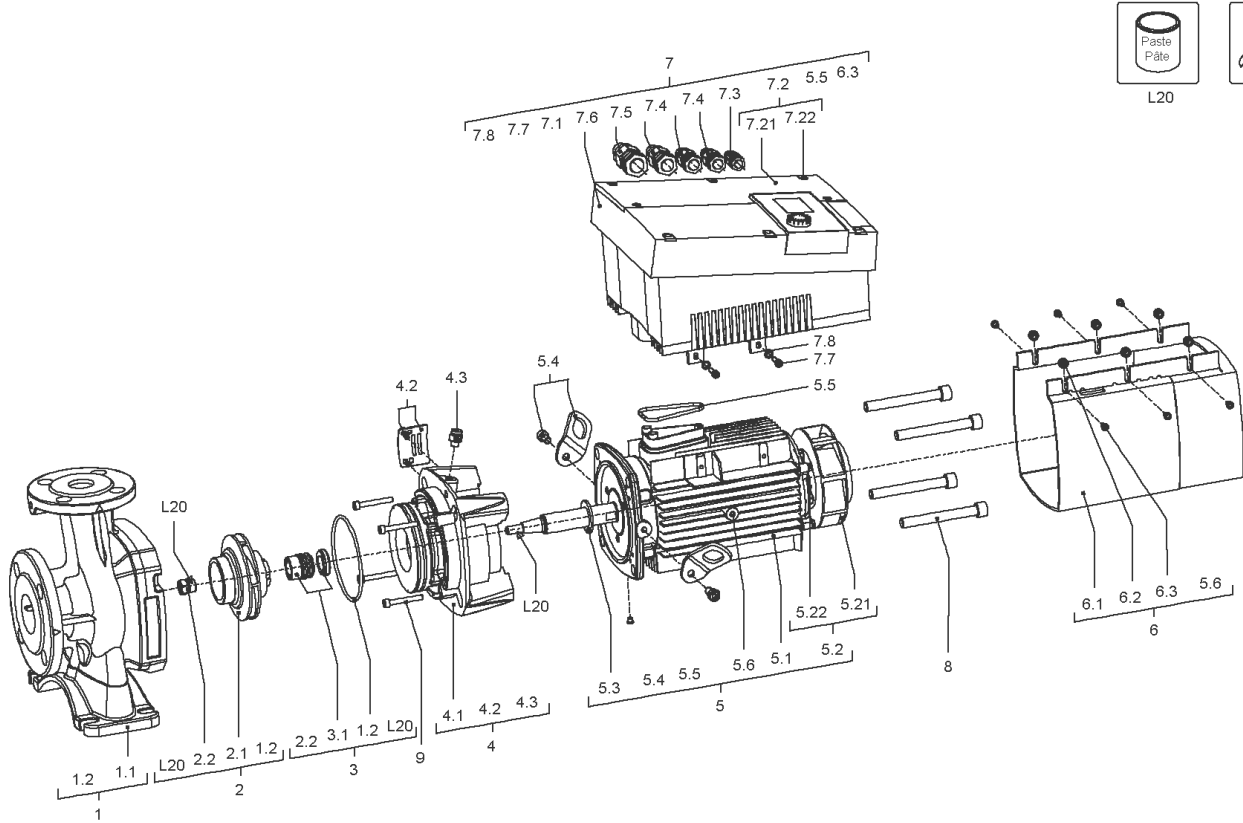

Stratos GIGA B 50/1-21/2,3-R1 (2161526)

Item	Article no.	Description	Quantity
1	2168167	Pump housing Stratos GIGA B 50-200 KIT	1
1.1		> Pump housing GIGA B 50-200 16 cpl.WILO	1
1.2	2122290	> O-RING 104,37x3,53 ISO3601B EPDM VP.	1
2	2125218	IMPELLER D.64/95/18x14 PPS KIT	1
1.2	2122290	> O-RING 104,37x3,53 ISO3601B EPDM VP.	1
2.1		> IMPELLER D.64/95/18 PPS Fin	1
2.2	2125289	> NUT M10/M16x1 1.4122 VP.	1
L20	2158414	> Weicon Anti-Seize 5g VP.	1
3	2125211	MECH.SEAL MG12/24 AQ1EGG GIGA KIT	1
1.2	2122290	> O-RING 104,37x3,53 ISO3601B EPDM VP.	1
1.2	2158263	> O-Ring ID.126,59x3,53 EPDM VP.	1
1.2	2140435	> O-Ring 151,99x3,53 7EP1197 VP.	1
2.2	2125289	> NUT M10/M16x1 1.4122 VP.	1
3.1	2127431	> MECHANICAL SEAL MG12/24-G60 AQ1EGG VP.	1
L20	2158414	> Weicon Anti-Seize 5g VP.	1
4	2167839	Lantern Stratos GIGA B 50/1-21/2,3 KIT	1
4.1		> LANTERN D.112/140x103 FF165 KTL	1
4.2	2125290	> PROTECTING SHEET/FIXING R53x52x38 KIT	1
4.3	2027201	> BLOWGUN R1/8" VP.	1
5	2163736	Motor Stratos GIGA B 50/1-21/2,3 KIT	1
5.1		> MOTOR 2 FS80L 4,5/4600 Giga	1
5.2	2125301	> FAN WHEEL FS80 KIT	1
5.21		>> FAN FS80	1
5.22	2125302	>> CORRUGATED SLEEVE RING BN15-514 VP.	1
Note: bis/to/á 31.12.2017			
5.3	2125303	> THROWER D.44/23x3 VP.	1
5.4	2125299	> EYELET/SCREW Stratos GIGA(2 PIECES)	1
5.5	2147361	> O-Ring ID.56X4,0 EPDM 70SR. VP.	1
5.6	2125298	> SPACER M8 Stratos GIGA (3 PIECES)	1
6	2125210	FAN HOOD FS80 KIT	1
5.6	2125298	> SPACER M8 Stratos GIGA (3 PIECES)	1
6.1		> FAN HOUSING FS80 RAL9006 HED	1
6.2	2125291	> DAMPING (6 PIECES)	1
6.3	2125304	> SCREW AP40X14/9 (6 PIECES)	1