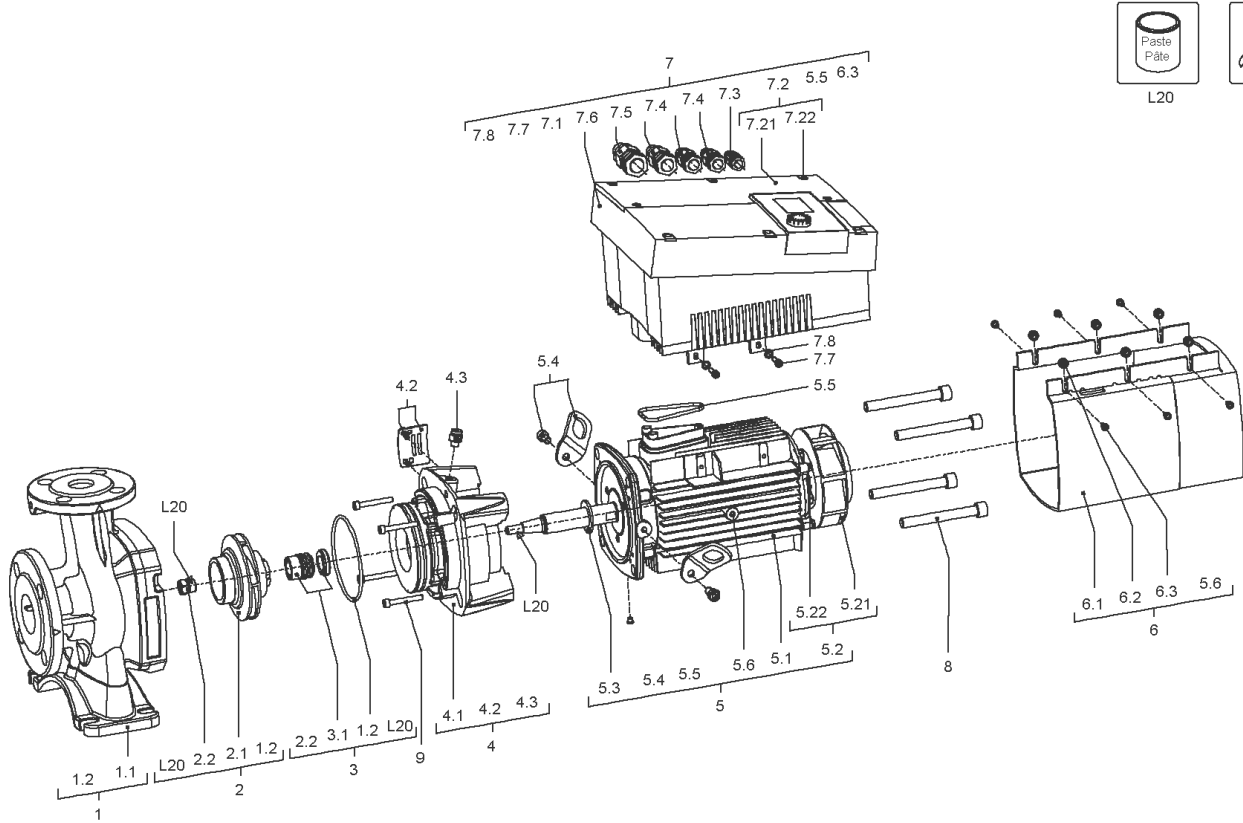

Stratos GIGA B 80/1-18/3,2-R1 (2161534)

Item	Article no.	Description	Quantity
1	2168977	Pump housing BL80-160/P215x140 16 KIT	1
1.1		> Pump housing BL80-160/P215x140 16 WILO	1
1.2	2140435	> O-Ring 151,99x3,53 7EP1197 VP.	1
2	2179046	Impeller D.100/153/18 PPS Ack.KIT	1
1.2	2140435	> O-Ring 151,99x3,53 7EP1197 VP.	1
2.1		> Impeller D.100/153/18 OL.PPS Fin	1
2.2	2125289	> NUT M10/M16x1 1.4122 VP.	1
L20	2158414	> Weicon Anti-Seize 5g VP.	1
3	2125211	MECH.SEAL MG12/24 AQ1EGG GIGA KIT	1
1.2	2122290	> O-RING 104,37x3,53 ISO3601B EPDM VP.	1
1.2	2158263	> O-Ring ID.126,59x3,53 EPDM VP.	1
1.2	2140435	> O-Ring 151,99x3,53 7EP1197 VP.	1
2.2	2125289	> NUT M10/M16x1 1.4122 VP.	1
3.1	2127431	> MECHANICAL SEAL MG12/24-G60 AQ1EGG VP.	1
L20	2158414	> Weicon Anti-Seize 5g VP.	1
4	2167847	Lantern Stratos GIGA B 80/1-18/3,2 KIT	1
4.1		> Lantern D.164/180x90 P215 FF165 KTL	1
4.2	2147405	> Protecting sheet/Fixing R74/72x27 KIT	1
4.3	2027201	> BLOWGUN R1/8" VP.	1
5	2163744	Motor Stratos GIGA B 80/1-18/3,2 KIT	1
5.1		> MOTOR 2 FS90L 4,1/2100 Giga	1
5.2	2125228	> Fan wheel FS90 KIT	1
5.21		>> FAN FS90	1
5.22	2125302	>> CORRUGATED SLEEVE RING BN15-514 VP.	1
Note: bis/to/á 30.04.2017			
5.3	2125303	> THROWER D.44/23x3 VP.	1
5.4	2125299	> EYELET/SCREW Stratos GIGA(2 PIECES)	1
5.5	2147361	> O-Ring ID.56X4,0 EPDM 70SR. VP.	1
5.6	2125298	> SPACER M8 Stratos GIGA (3 PIECES)	1
6	2147409	Fan hood FS90 short KIT	1
5.6	2125298	> SPACER M8 Stratos GIGA (3 PIECES)	1
6.1		> Fan hood FS90 short HED 9006	1
6.2	2125291	> DAMPING (6 PIECES)	1
6.3	2125304	> SCREW AP40X14/9 (6 PIECES)	1