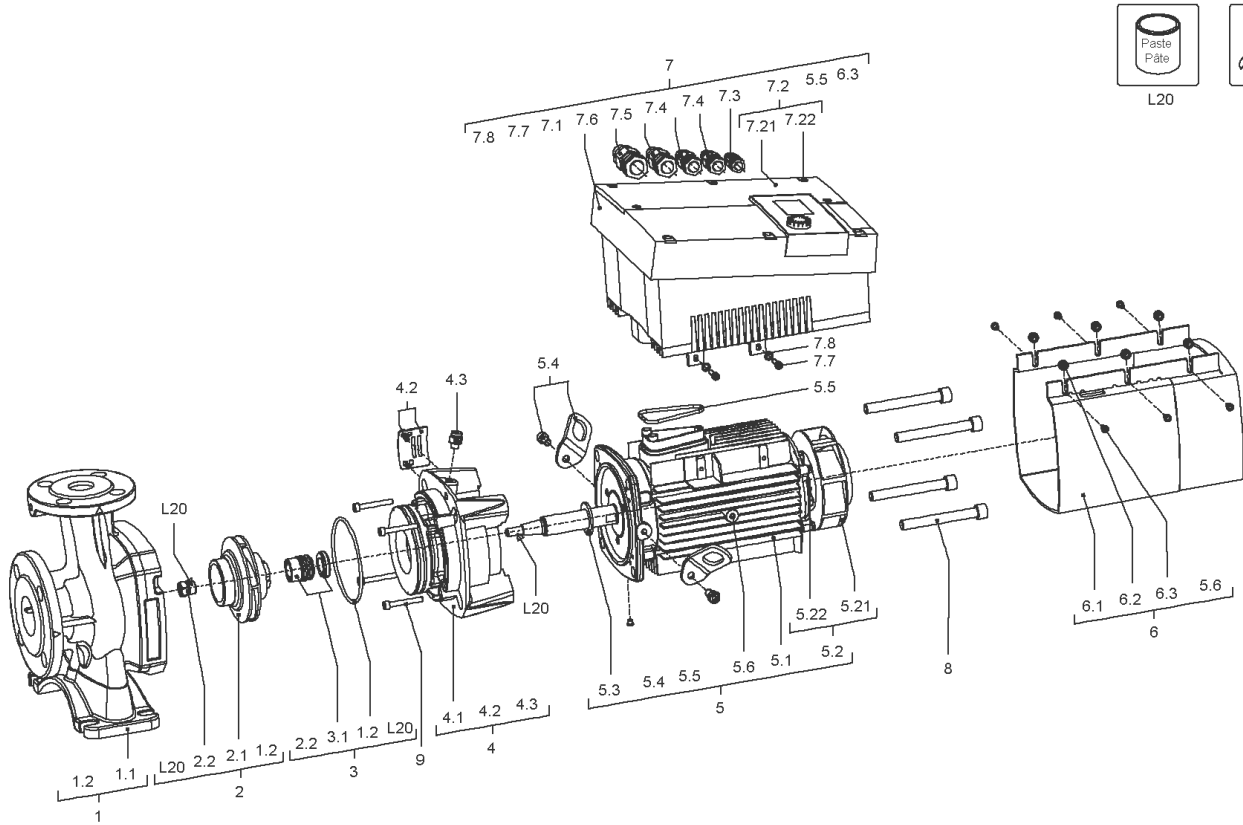

Stratos GIGA B 65/1-18/1,9-R1 (2161531)

Item	Article no.	Description	Quantity
1	2168975	Pump housing BL65-200/P165x123 16 KIT	1
1.1		> Pump housing BL65-200/P165x123 16 WILO	1
1.2	2158263	> O-Ring ID.126,59x3,53 EPDM VP.	1
2	2147399	Impeller D.82/115/6,9°/18 PPS KIT	1
1.2	2158263	> O-Ring ID.126,59x3,53 EPDM VP.	1
2.1		> Impeller D.82/115/6,9°/18 OL.PPS Fin	1
2.2	2125289	> NUT M10/M16x1 1.4122 VP.	1
L20	2158414	> Weicon Anti-Seize 5g VP.	1
3	2125211	MECH.SEAL MG12/24 AQ1EGG GIGA KIT	1
1.2	2122290	> O-RING 104,37x3,53 ISO3601B EPDM VP.	1
1.2	2158263	> O-Ring ID.126,59x3,53 EPDM VP.	1
1.2	2140435	> O-Ring 151,99x3,53 7EP1197 VP.	1
2.2	2125289	> NUT M10/M16x1 1.4122 VP.	1
3.1	2127431	> MECHANICAL SEAL MG12/24-G60 AQ1EGG VP.	1
L20	2158414	> Weicon Anti-Seize 5g VP.	1
4	2167844	Lantern Stratos GIGA B 65/1-18/1,9 KIT	1
4.1		> LANTERN D.143/146x102 FF165 GG KTL	1
4.2	2147405	> Protecting sheet/Fixing R74/72x27 KIT	1
4.3	2027201	> BLOWGUN R1/8" VP.	1
5	2163741	Motor Stratos GIGA B 65/1-18/1,9 KIT	1
5.1		> MOTOR 2 FS80L 3,2/3000 Giga	1
5.2	2125301	> FAN WHEEL FS80 KIT	1
5.21		>> FAN FS80	1
5.22	2125302	>> CORRUGATED SLEEVE RING BN15-514 VP.	1
Note: bis/to/á 31.12.2017			
5.3	2125303	> THROWER D.44/23x3 VP.	1
5.4	2125299	> EYELET/SCREW Stratos GIGA(2 PIECES)	1
5.5	2147361	> O-Ring ID.56X4,0 EPDM 70SR. VP.	1
5.6	2125298	> SPACER M8 Stratos GIGA (3 PIECES)	1
6	2125210	FAN HOOD FS80 KIT	1
5.6	2125298	> SPACER M8 Stratos GIGA (3 PIECES)	1
6.1		> FAN HOUSING FS80 RAL9006 HED	1
6.2	2125291	> DAMPING (6 PIECES)	1
6.3	2125304	> SCREW AP40X14/9 (6 PIECES)	1